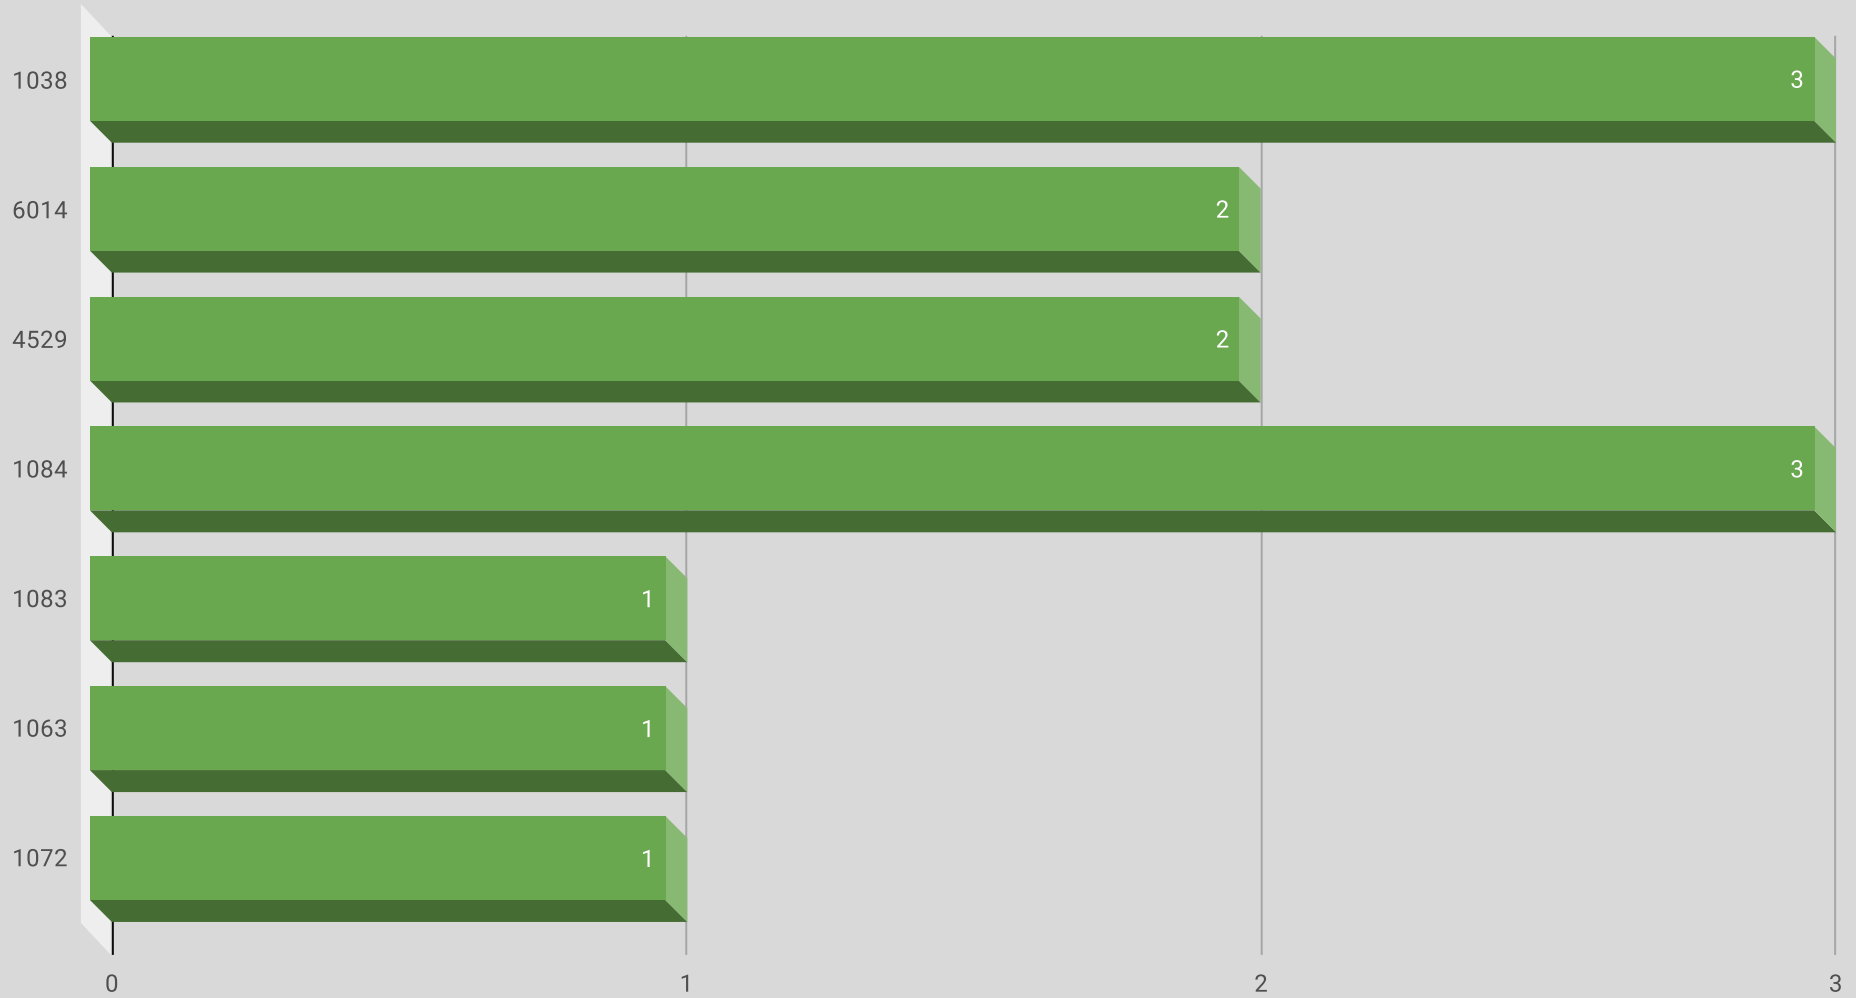

VM Weekly Crime Stats 09-06-21 to 09-12-21

LOCATION	PREMISE	OFFENSE	ADDRESS	DATE	TIME	REPORTING AREA	SERVICE #
Domain at Midtown Park	Apartment Complex/Building	BURGLARY-RESIDENCE	8183 MIDTOWN BLVD	9/6/2021	3:30:00 PM	1038	162500-2021
Stratford At Midtown	Apartment Parking Lot	BMV	6761 LARMANDA ST	9/6/2021	8:00:00 PM	6014	163448-2021
Cross Creek Apts	Apartment Complex/Building	UUMV	6033 E NORTHWEST HWY	9/6/2021	6:00:00 PM	4529	161852-2021
Alta At Midtown	Apartment Parking Lot	BMV	8107 MANDERVILLE LN	9/6/2021	7:00:00 PM	1038	161862-2021
Harvard Square Apartments	Apartment Parking Lot	BMV	6050 RIDGECREST RD	9/9/2021	9:00:00 PM	1084	164248-2021
Galleries at Park Lane	Parking Lot (All Others)	UUMV	8110 PARK LN	9/9/2021	12:00:00 PM	1083	165465-2021
Clover on Park Lane	Apartment Complex/Building	OTHER THEFT	8784 PARK LN	9/10/2021	10:55:00 AM	6014	811965-2021
Timber Creek	Parking (Business)	AGG ASSAULT - NFV	6185 RETAIL RD	9/10/2021	8:17:00 PM	4529	164442-2021
Viendo 1 & 2 At Midtown	Apartment Residence	BURGLARY-RESIDENCE	5839 PHOENIX DR	9/10/2021	11:54:00 PM	1063	164506-2021
Alta At Midtown	Apartment Parking Lot	BMV	8107 MANDERVILLE LN	9/11/2021	10:30:00 AM	1038	167952-2021
VM Youth & Fam Health Cen	Parking Lot (Park)	BMV	7502 FAIR OAKS AVE	9/12/2021	5:00:00 PM	1072	165692-2021
Biltmore Apts	Apartment Parking Lot	UUMV	6212 RIDGECREST RD	9/12/2021	5:00:00 PM	1084	167096-2021
Santa Fe Trails	Apartment Residence	AGG ASSAULT - FV	6347 MELODY LN	9/12/2021	11:30:00 PM	1084	165858-2021

NIBRS Offense by Reporting Area

WEEKLY COMPARISON

■ Total Incidents ■ Violent Incidents