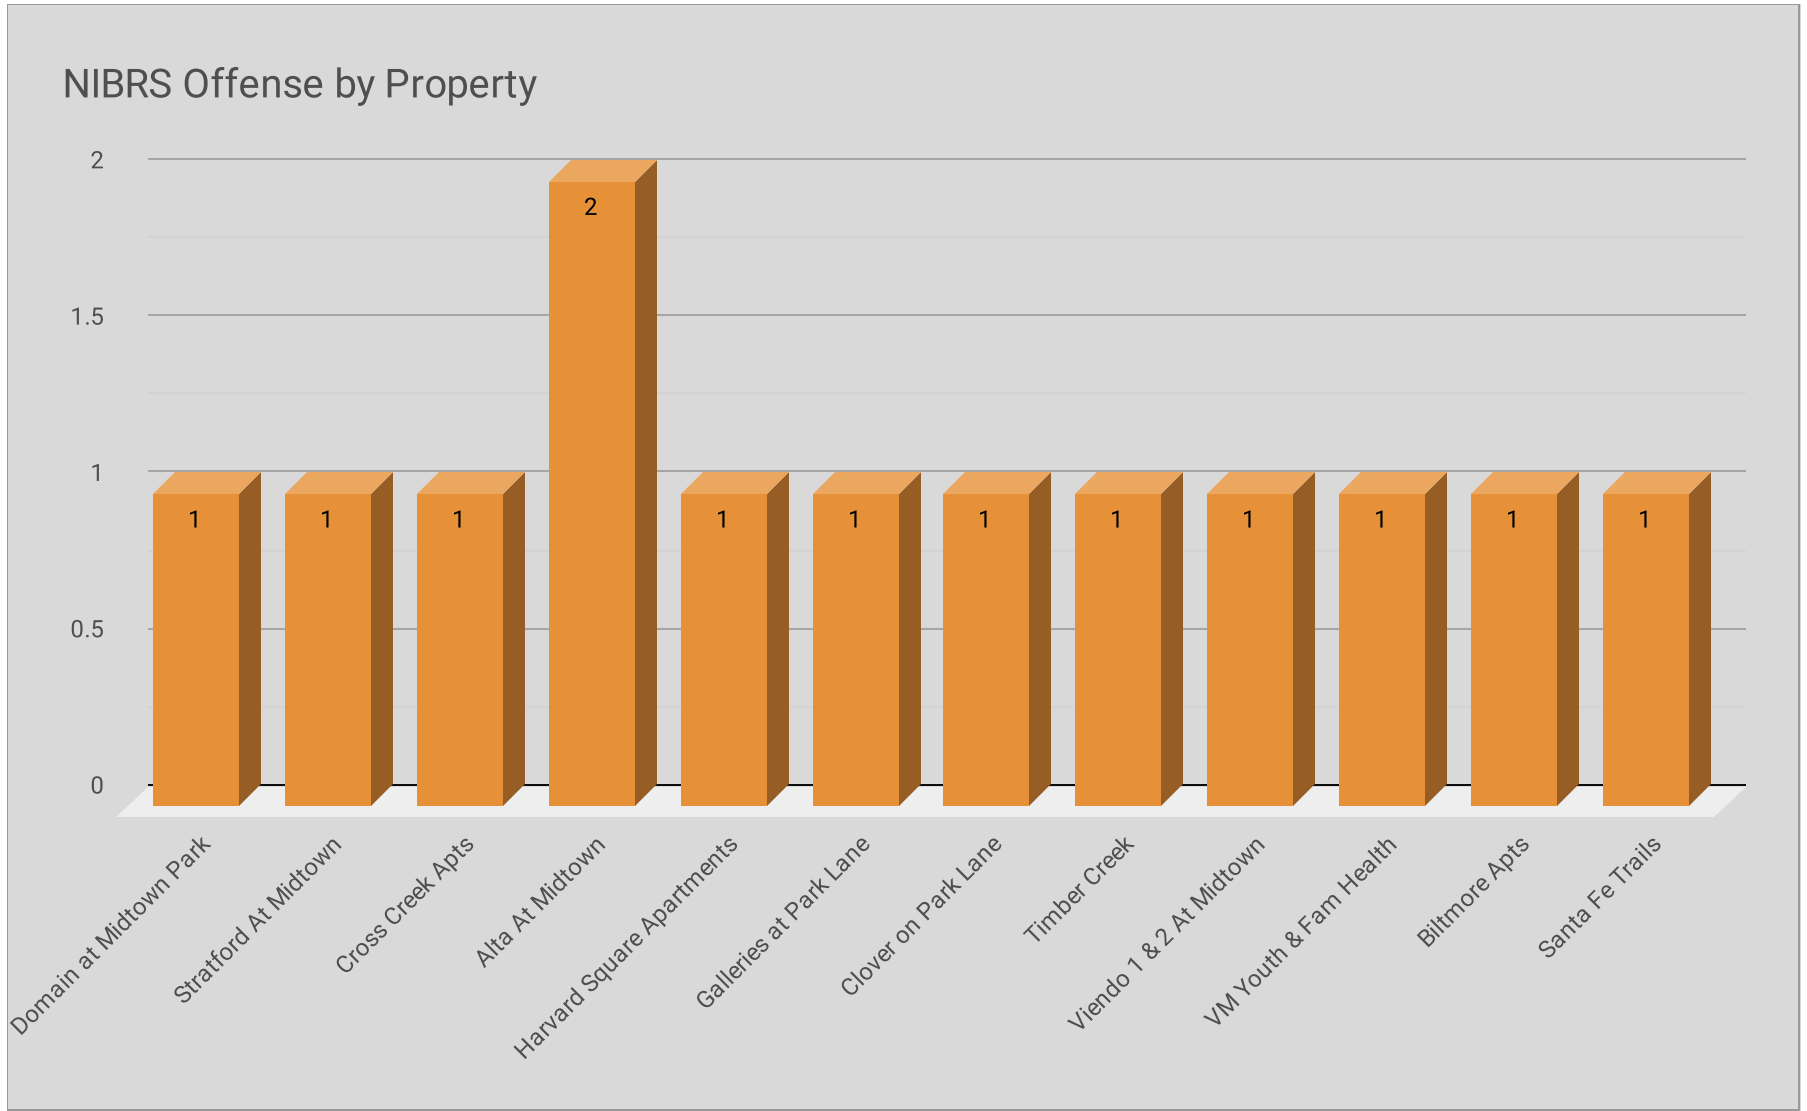

VM Weekly Crime Stats 09-06-21 to 09-12-21

LOCATION	PREMISE	OFFENSE	ADDRESS	DATE	TIME	REPORTING AREA	SERVICE #
Domain at Midtown Park	Apartment Complex/Building	BURGLARY-RESIDENCE	8183 MIDTOWN BLVD	9/6/2021	3:30:00 PM	1038	162500-2021
Stratford At Midtown	Apartment Parking Lot	BMV	6761 LARMANDA ST	9/6/2021	8:00:00 PM	6014	163448-2021
Cross Creek Apts	Apartment Complex/Building	UUMV	6033 E NORTHWEST HWY	9/6/2021	6:00:00 PM	4529	161852-2021
Alta At Midtown	Apartment Parking Lot	BMV	8107 MANDERVILLE LN	9/6/2021	7:00:00 PM	1038	161862-2021
Harvard Square Apartments	Apartment Parking Lot	BMV	6050 RIDGECREST RD	9/9/2021	9:00:00 PM	1084	164248-2021
Galleries at Park Lane	Parking Lot (All Others)	UUMV	8110 PARK LN	9/9/2021	12:00:00 PM	1083	165465-2021
Clover on Park Lane	Apartment Complex/Building	OTHER THEFT	8784 PARK LN	9/10/2021	10:55:00 AM	6014	811965-2021
Timber Creek	Parking (Business)	AGG ASSAULT - NFV	6185 RETAIL RD	9/10/2021	8:17:00 PM	4529	164442-2021
Viendo 1 & 2 At Midtown	Apartment Residence	BURGLARY-RESIDENCE	5839 PHOENIX DR	9/10/2021	11:54:00 PM	1063	164506-2021
Alta At Midtown	Apartment Parking Lot	BMV	8107 MANDERVILLE LN	9/11/2021	10:30:00 AM	1038	167952-2021
VM Youth & Fam Health Cen	Parking Lot (Park)	BMV	7502 FAIR OAKS AVE	9/12/2021	5:00:00 PM	1072	165692-2021
Biltmore Apts	Apartment Parking Lot	UUMV	6212 RIDGECREST RD	9/12/2021	5:00:00 PM	1084	167096-2021
Santa Fe Trails	Apartment Residence	AGG ASSAULT - FV	6347 MELODY LN	9/12/2021	11:30:00 PM	1084	165858-2021

NIBRS Offense by Reporting Area

WEEKLY COMPARISON

■ Total Incidents ■ Violent Incidents