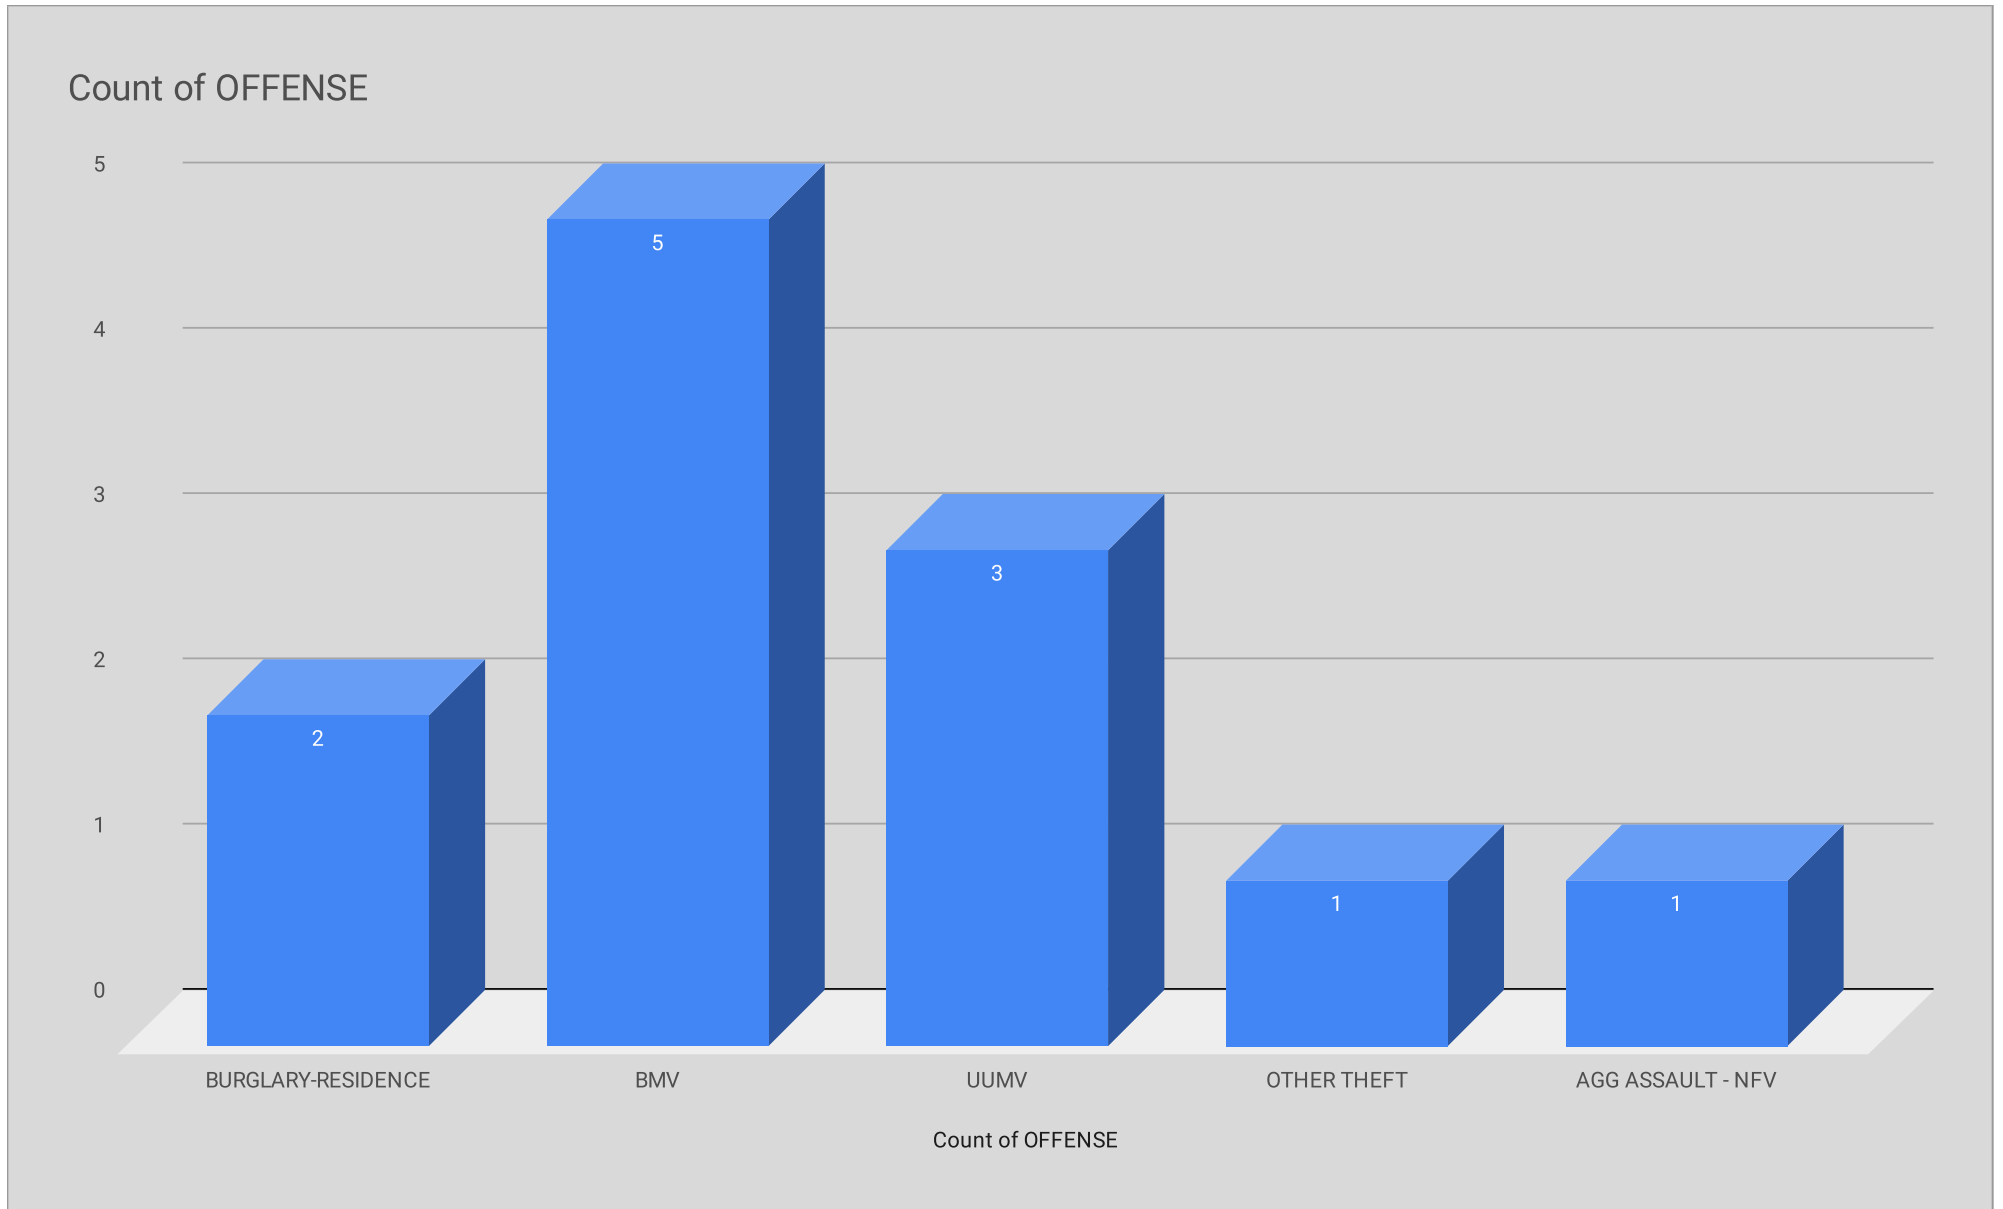

VM Weekly Crime Stats 09-06-21 to 09-12-21

LOCATION	PREMISE	OFFENSE	ADDRESS	DATE	TIME	REPORTING AREA	SERVICE #
Domain at Midtown Park	Apartment Complex/Building	BURGLARY-RESIDENCE	8183 MIDTOWN BLVD	9/6/2021	3:30:00 PM	1038	162500-2021
Stratford At Midtown	Apartment Parking Lot	BMV	6761 LARMANDA ST	9/6/2021	8:00:00 PM	6014	163448-2021
Cross Creek Apts	Apartment Complex/Building	UUMV	6033 E NORTHWEST HWY	9/6/2021	6:00:00 PM	4529	161852-2021
Alta At Midtown	Apartment Parking Lot	BMV	8107 MANDERVILLE LN	9/6/2021	7:00:00 PM	1038	161862-2021
Harvard Square Apartments	Apartment Parking Lot	BMV	6050 RIDGECREST RD	9/9/2021	9:00:00 PM	1084	164248-2021
Galleries at Park Lane	Parking Lot (All Others)	UUMV	8110 PARK LN	9/9/2021	12:00:00 PM	1083	165465-2021
Clover on Park Lane	Apartment Complex/Building	OTHER THEFT	8784 PARK LN	9/10/2021	10:55:00 AM	6014	811965-2021
Timber Creek	Parking (Business)	AGG ASSAULT - NFV	6185 RETAIL RD	9/10/2021	8:17:00 PM	4529	164442-2021
Viendo 1 & 2 At Midtown	Apartment Residence	BURGLARY-RESIDENCE	5839 PHOENIX DR	9/10/2021	11:54:00 PM	1063	164506-2021
Alta At Midtown	Apartment Parking Lot	BMV	8107 MANDERVILLE LN	9/11/2021	10:30:00 AM	1038	167952-2021
VM Youth & Fam Health Cen	Parking Lot (Park)	BMV	7502 FAIR OAKS AVE	9/12/2021	5:00:00 PM	1072	165692-2021
Biltmore Apts	Apartment Parking Lot	UUMV	6212 RIDGECREST RD	9/12/2021	5:00:00 PM	1084	167096-2021
Santa Fe Trails	Apartment Residence	AGG ASSAULT - FV	6347 MELODY LN	9/12/2021	11:30:00 PM	1084	165858-2021

NIBRS Offense by Reporting Area

WEEKLY COMPARISON

■ Total Incidents ■ Violent Incidents