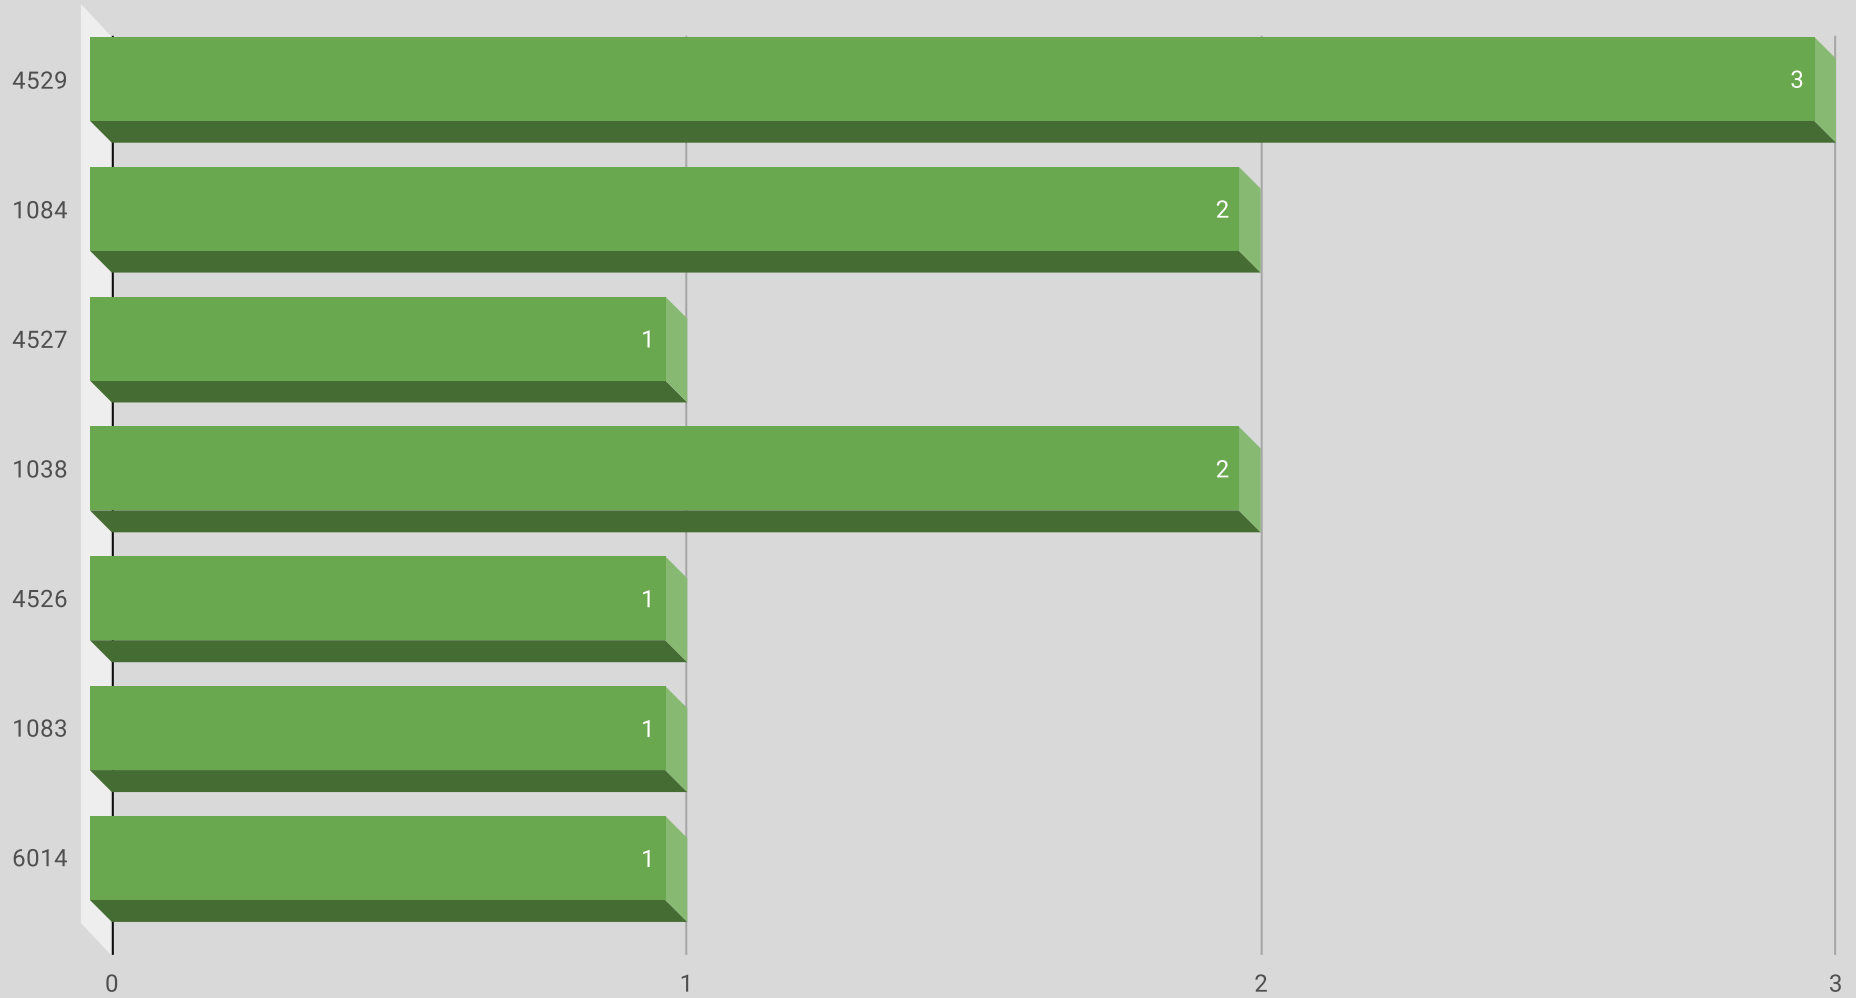

LOCATION	PREMISE	OFFENSE	ADDRESS	DATE	TIME	REPORTING AREA	SERVICE #
Tribeca On The Creek	Apartment Complex/Building	UUMV	6260 MELODY LN	9/21/2021	8:00:00 AM	4529	172005-2021
Biltmore Apts	Apartment Residence	OTHER THEFT	6235 MELODY LN	9/22/2021	2:30:00 AM	1084	171953-2021
Wildflower Apts	Apartment Parking Lot	UUMV	6031 PINELAND DR	9/23/2021	3:15:00 PM	4527	173288-2021
The Nash Apts	Apartment Parking Lot	BMV	8213 MEADOW RD	9/23/2021	6:30:00 PM	1038	173371-2021
The Nash Apts	Apartment Parking Lot	BMV	8213 MEADOW RD	9/23/2021	7:40:00 PM	1038	175397-2021
Cambridge Ct Apts	Apartment Parking Lot	BMV	5969 E NORTHWEST HWY	9/24/2021	7:30:00 PM	4529	811775-2021
Old Vickery Townhomes	Condominium/Townhome Building	OTHER THEFT	7135 FAIR OAKS AVE	9/25/2021	2:00:00 AM	4526	811798-2021
Shops At Park Ln	Commercial Property Occupied/Vacant	BMV	8166 PARK LN	9/25/2021	3:00:00 PM	1083	177353-2021
Three Fountains Apts	Apartment Parking Lot	BMV	6033 MELODY LN	9/26/2021	2:30:00 AM	1084	174855-2021
Park Ln Apts	Parking (Business)	UUMV	6840 LARMANDA ST	9/26/2021	9:30:00 PM	6014	175229-2021
Tealwood on the Creek	Apartment Residence	BURGLARY-RESIDENCE	6050 MELODY LN	9/26/2021	10:30:00 AM	4529	176501-2021

NIBRS by Type

NIBRS Offense by Reporting Area

WEEKLY COMPARISON

■ Total Incidents ■ Violent Incidents