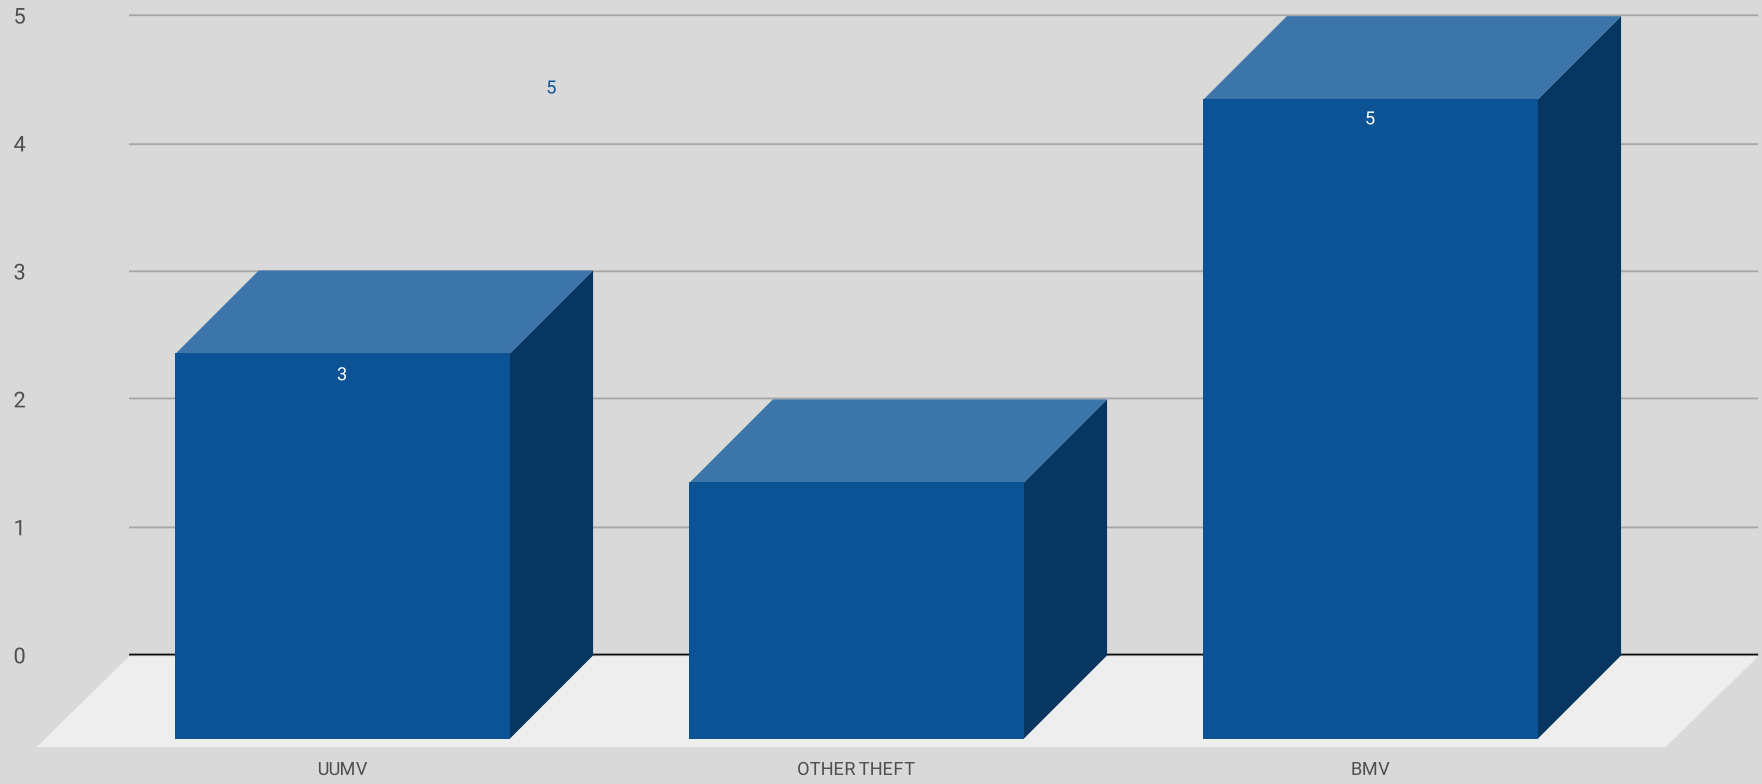

LOCATION	PREMISE	OFFENSE	ADDRESS	DATE	TIME	REPORTING AREA	SERVICE #
Tribeca On The Creek	Apartment Complex/Building	UUMV	6260 MELODY LN	9/21/2021	8:00:00 AM	4529	172005-2021
Biltmore Apts	Apartment Residence	OTHER THEFT	6235 MELODY LN	9/22/2021	2:30:00 AM	1084	171953-2021
Wildflower Apts	Apartment Parking Lot	UUMV	6031 PINELAND DR	9/23/2021	3:15:00 PM	4527	173288-2021
The Nash Apts	Apartment Parking Lot	BMV	8213 MEADOW RD	9/23/2021	6:30:00 PM	1038	173371-2021
The Nash Apts	Apartment Parking Lot	BMV	8213 MEADOW RD	9/23/2021	7:40:00 PM	1038	175397-2021
Cambridge Ct Apts	Apartment Parking Lot	BMV	5969 E NORTHWEST HWY	9/24/2021	7:30:00 PM	4529	811775-2021
Old Vickery Townhomes	Condominium/Townhome Building	OTHER THEFT	7135 FAIR OAKS AVE	9/25/2021	2:00:00 AM	4526	811798-2021
Shops At Park Ln	Commercial Property Occupied/Vacant	BMV	8166 PARK LN	9/25/2021	3:00:00 PM	1083	177353-2021
Three Fountains Apts	Apartment Parking Lot	BMV	6033 MELODY LN	9/26/2021	2:30:00 AM	1084	174855-2021
Park Ln Apts	Parking (Business)	UUMV	6840 LARMANDA ST	9/26/2021	9:30:00 PM	6014	175229-2021
Tealwood on the Creek	Apartment Residence	BURGLARY-RESIDENCE	6050 MELODY LN	9/26/2021	10:30:00 AM	4529	176501-2021

NIBRS by Type

NIBRS Offense by Reporting Area

WEEKLY COMPARISON

■ Total Incidents ■ Violent Incidents