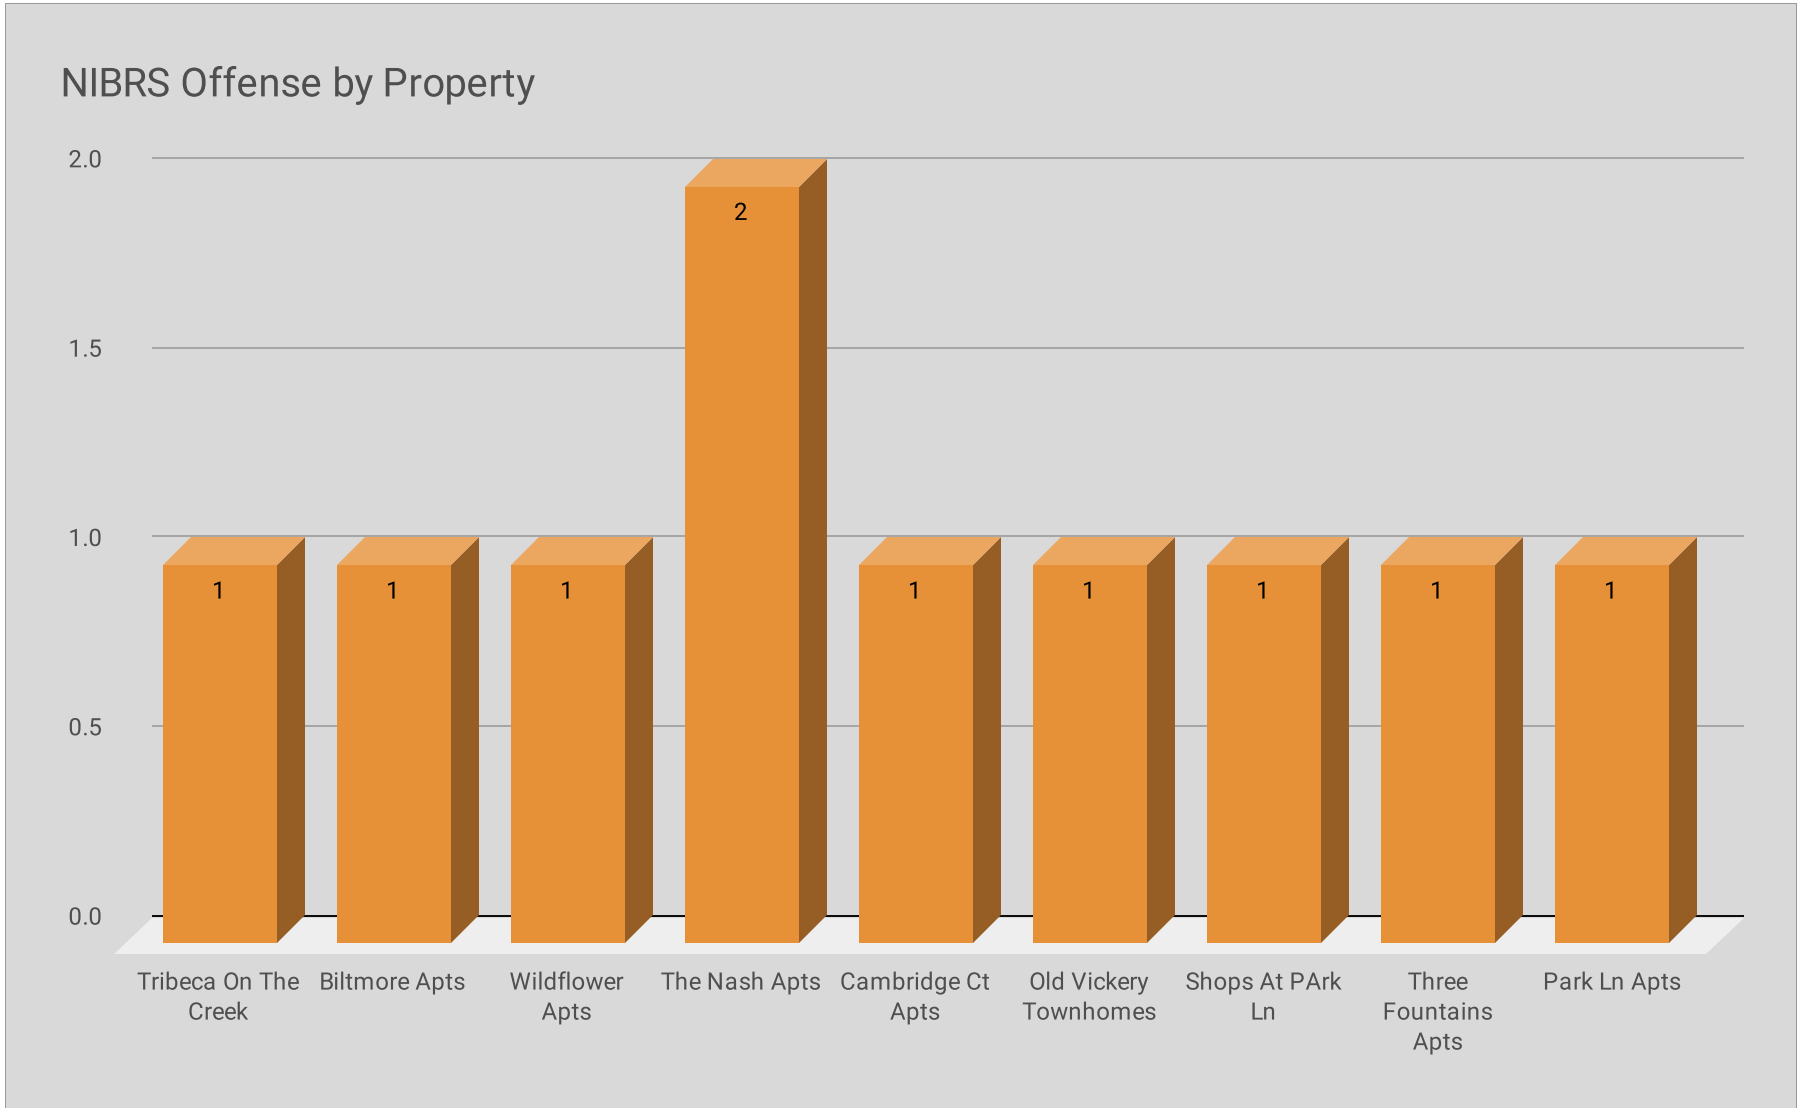

LOCATION	PREMISE	OFFENSE	ADDRESS	DATE	TIME	REPORTING AREA	SERVICE #
Tribeca On The Creek	Apartment Complex/Building	UUMV	6260 MELODY LN	9/21/2021	8:00:00 AM	4529	172005-2021
Biltmore Apts	Apartment Residence	OTHER THEFT	6235 MELODY LN	9/22/2021	2:30:00 AM	1084	171953-2021
Wildflower Apts	Apartment Parking Lot	UUMV	6031 PINELAND DR	9/23/2021	3:15:00 PM	4527	173288-2021
The Nash Apts	Apartment Parking Lot	BMV	8213 MEADOW RD	9/23/2021	6:30:00 PM	1038	173371-2021
The Nash Apts	Apartment Parking Lot	BMV	8213 MEADOW RD	9/23/2021	7:40:00 PM	1038	175397-2021
Cambridge Ct Apts	Apartment Parking Lot	BMV	5969 E NORTHWEST HWY	9/24/2021	7:30:00 PM	4529	811775-2021
Old Vickery Townhomes	Condominium/Townhome Building	OTHER THEFT	7135 FAIR OAKS AVE	9/25/2021	2:00:00 AM	4526	811798-2021
Shops At Park Ln	Commercial Property Occupied/Vacant	BMV	8166 PARK LN	9/25/2021	3:00:00 PM	1083	177353-2021
Three Fountains Apts	Apartment Parking Lot	BMV	6033 MELODY LN	9/26/2021	2:30:00 AM	1084	174855-2021
Park Ln Apts	Parking (Business)	UUMV	6840 LARMANDA ST	9/26/2021	9:30:00 PM	6014	175229-2021
Tealwood on the Creek	Apartment Residence	BURGLARY-RESIDENCE	6050 MELODY LN	9/26/2021	10:30:00 AM	4529	176501-2021

NIBRS by Type

NIBRS Offense by Reporting Area

WEEKLY COMPARISON

■ Total Incidents ■ Violent Incidents