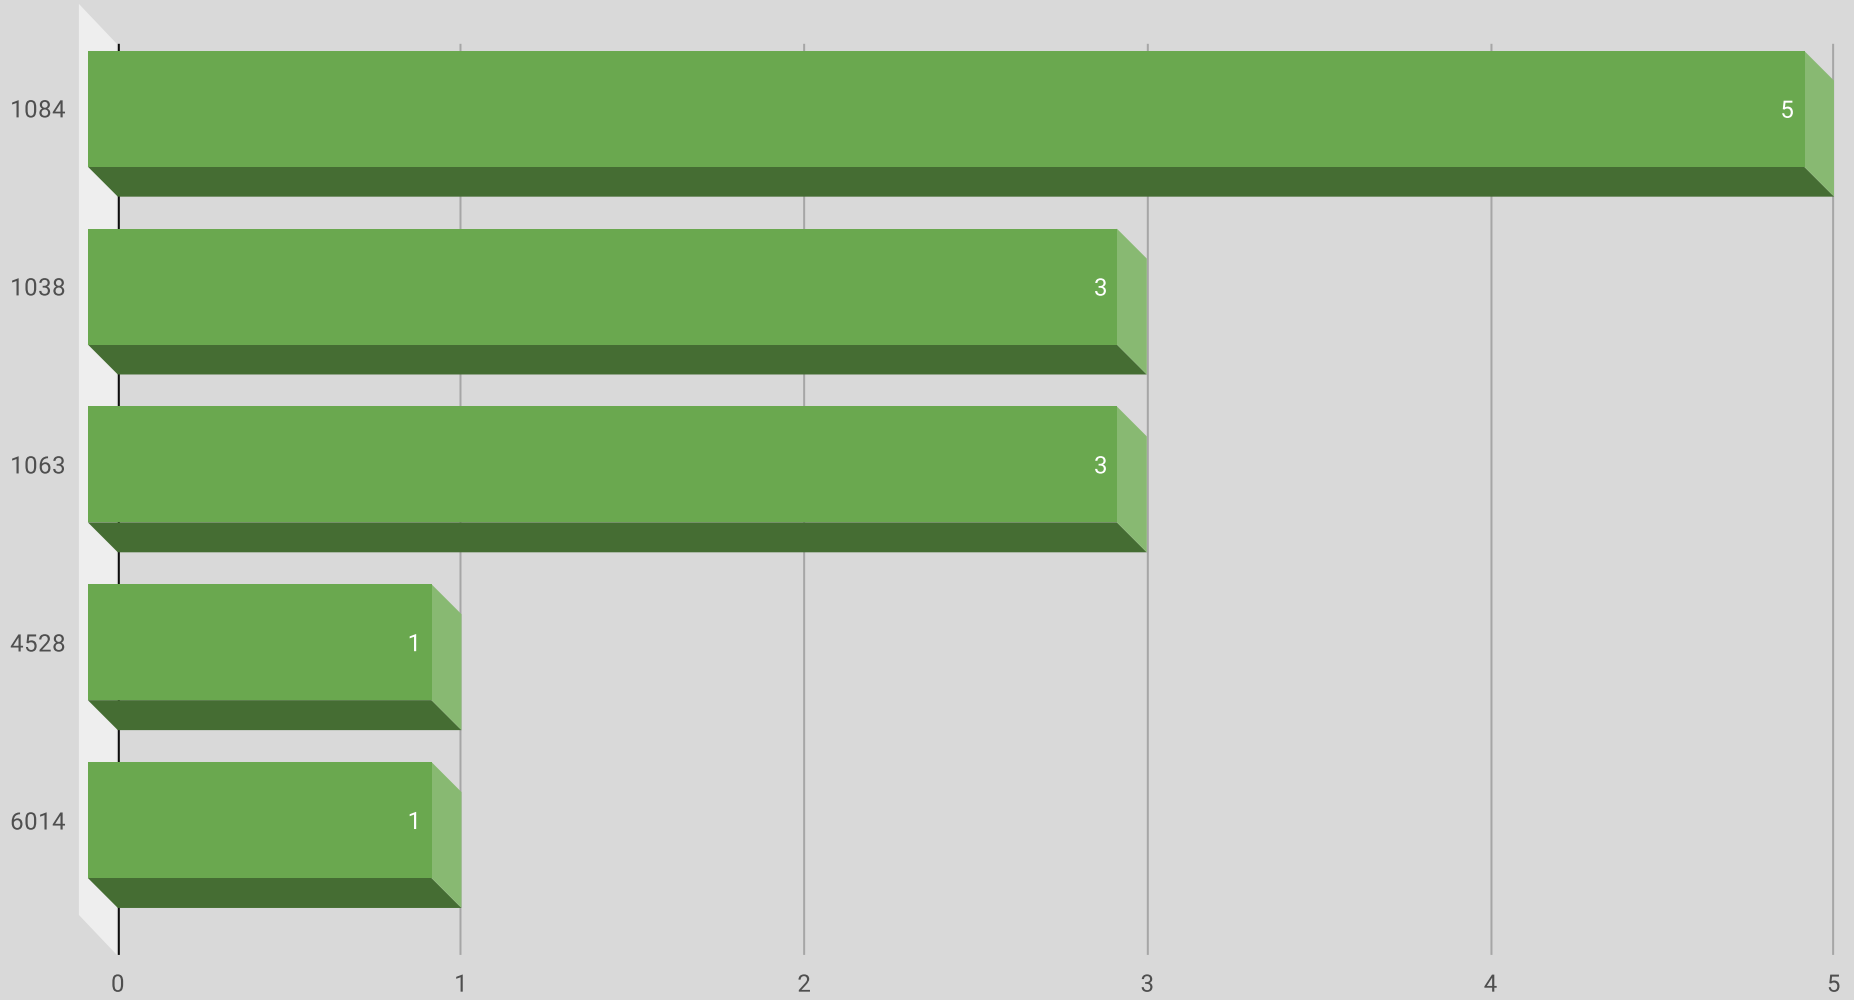

VM Weekly Crime Stats 10-18-21 to 10-24-21

LOCATION	PREMISE	OFFENSE	ADDRESS	DATE	TIME	REPORTING AREA	SERVICE #
Crest Ridge Apts	Apartment Parking Lot	UUMV	6417 RIDGECREST RD	10/18/2021	8:30:00 PM	1084	190228-2021
Central Park Apts	Apartment Parking Lot	UUMV	8325 MEADOW RD	10/18/2021	7:00:00 PM	1038	190013-2021
Cityscape Apts	Business Office	BURGLARY-BUSINESS	6466 RIDGECREST RD	10/19/2021	2:00:00 PM	1084	190779-2021
Ramblewood Apts I & II	Apartment Complex/Building	ROBBERY-INDIVIDUAL	6055 RIDGECREST RD	10/19/2021	12:09:00 AM	1084	189822-2021
Alta at Midtown Park	Apartment Parking Lot	BMV	8107 MANDERVILLE LN	10/20/2021	12:00:00 PM	1038	191507-2021
Boardwalk Condos	Condominium/Townhome Residence	BMV	8522 PARK LN	10/20/2021	1:00:00 AM	1084	812654-2021
Ramblewood Apts I & II	Apartment Parking Lot	BMV	6055 RIDGECREST RD	10/21/2021	12:30:00 AM	1084	192585-2021
Sunchase Square Apts	Apartment Parking Lot	BMV	7415 HOLLY HILL DR	10/21/2021	8:00:00 PM	1063	192713-2021
Central Park Apts	Apartment Parking Lot	OTHER THEFT	8325 MEADOW RD	10/22/2021	2:45:00 PM	1038	192223-2021
Retail Center	Parking (Business)	AGG ASSAULT - NFV	6889 SHADY BROOK LN	10/22/2021	5:56:00 PM	4528	192263-2021
Clover on Park Lane	Apartment Residence	ROBBERY-INDIVIDUAL	8784 PARK LN	10/23/2021	3:51:00 PM	6014	192846-2021
Sunchase Square Apts	Apartment Complex/Building	AGG ASSAULT - NFV	7317 HOLLY HILL DR	10/24/2021	9:46:00 PM	1063	193593-2021
Sunchase Square Apts	Apartment Complex/Building	AGG ASSAULT - NFV	7317 HOLLY HILL DR	10/24/2021	9:46:00 PM	1063	193593-2021

NIBRS Offense by Reporting Area

WEEKLY COMPARISON

■ Total Incidents ■ Violent Incidents