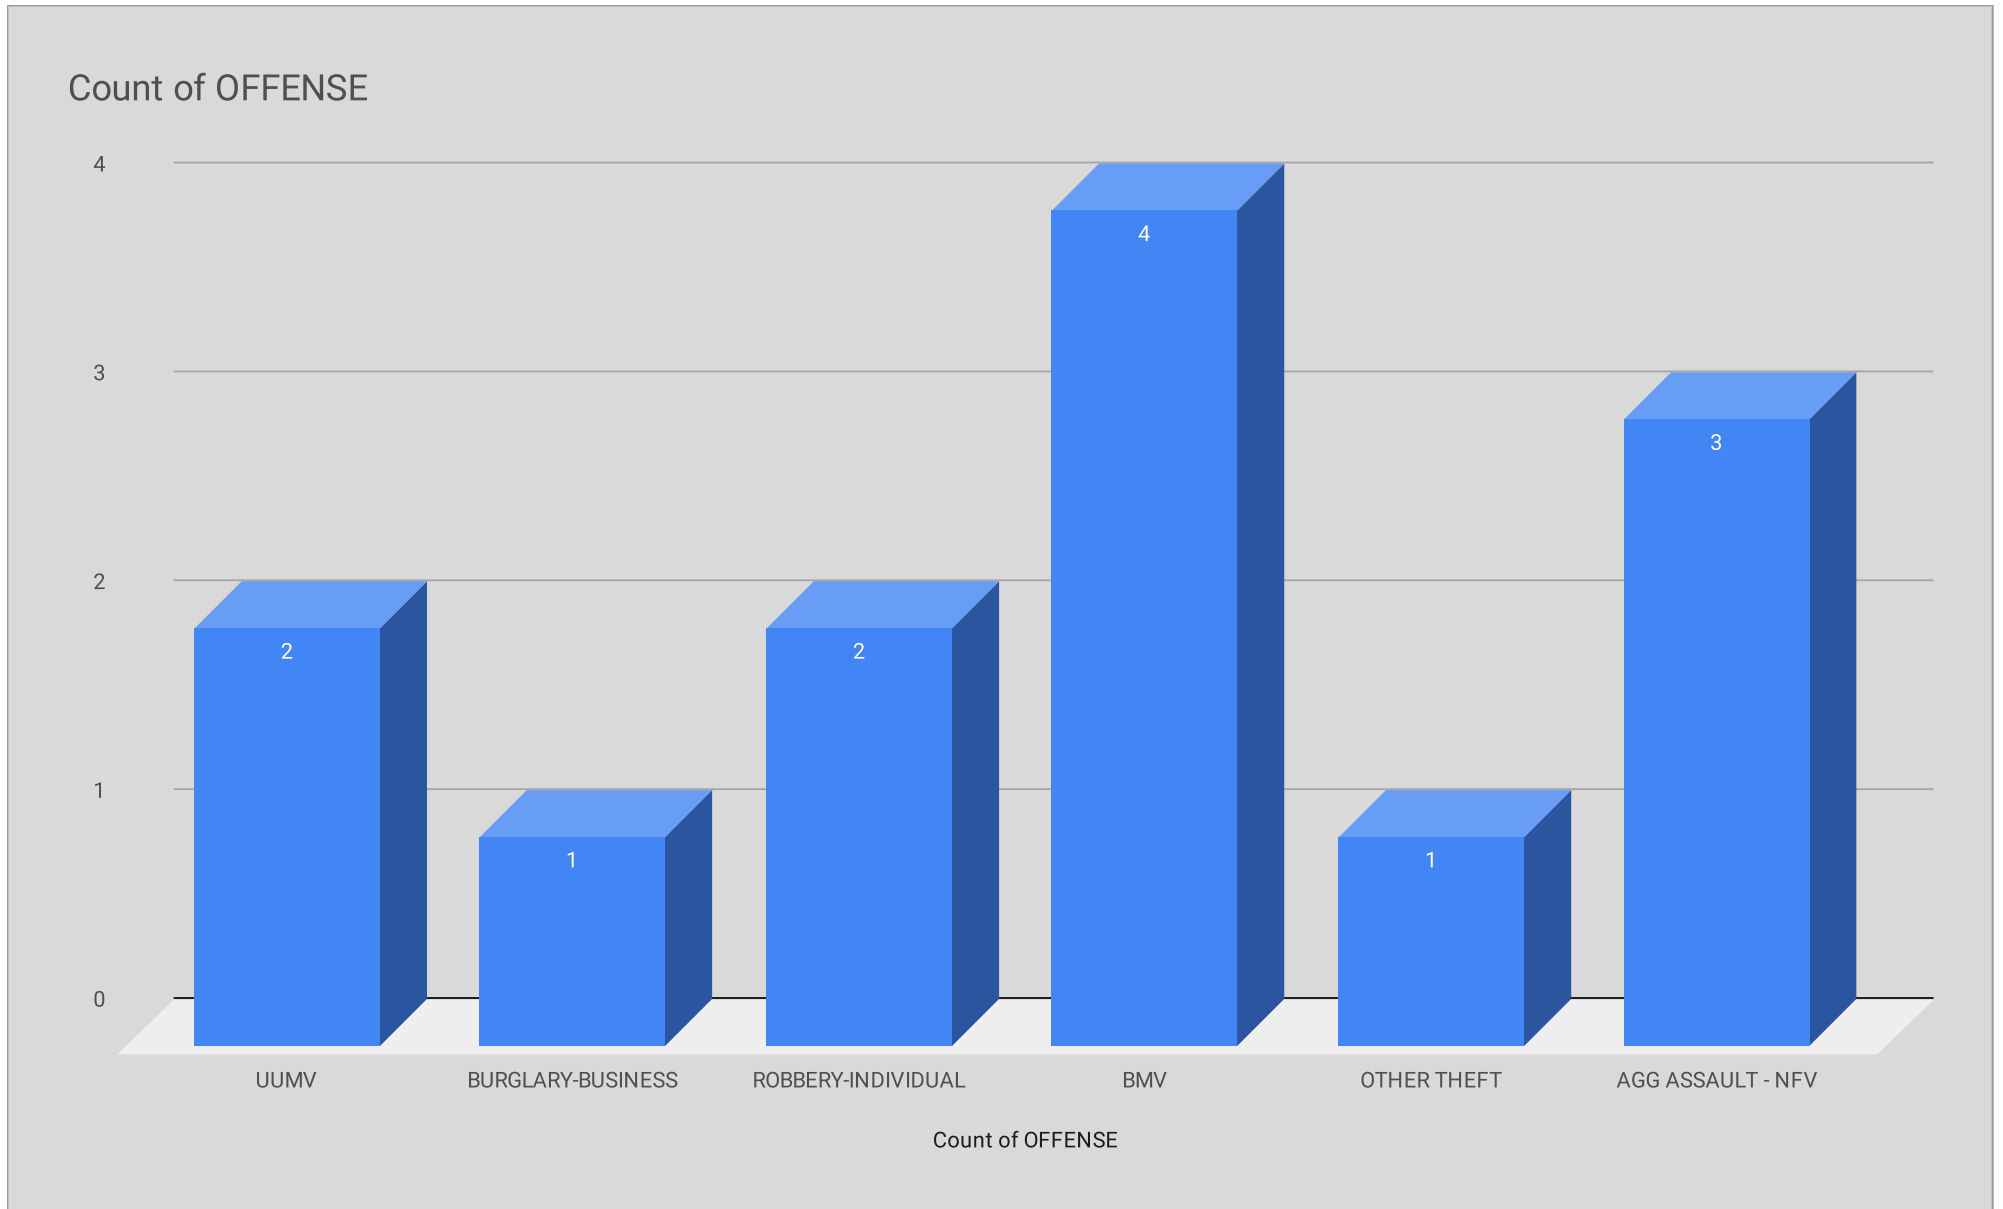

VM Weekly Crime Stats 10-18-21 to 10-24-21

LOCATION	PREMISE	OFFENSE	ADDRESS	DATE	TIME	REPORTING AREA	SERVICE #
Crest Ridge Apts	Apartment Parking Lot	UUMV	6417 RIDGECREST RD	10/18/2021	8:30:00 PM	1084	190228-2021
Central Park Apts	Apartment Parking Lot	UUMV	8325 MEADOW RD	10/18/2021	7:00:00 PM	1038	190013-2021
Cityscape Apts	Business Office	BURGLARY-BUSINESS	6466 RIDGECREST RD	10/19/2021	2:00:00 PM	1084	190779-2021
Ramblewood Apts I & II	Apartment Complex/Building	ROBBERY-INDIVIDUAL	6055 RIDGECREST RD	10/19/2021	12:09:00 AM	1084	189822-2021
Alta at Midtown Park	Apartment Parking Lot	BMV	8107 MANDERVILLE LN	10/20/2021	12:00:00 PM	1038	191507-2021
Boardwalk Condos	Condominium/Townhome Residence	BMV	8522 PARK LN	10/20/2021	1:00:00 AM	1084	812654-2021
Ramblewood Apts I & II	Apartment Parking Lot	BMV	6055 RIDGECREST RD	10/21/2021	12:30:00 AM	1084	192585-2021
Sunchase Square Apts	Apartment Parking Lot	BMV	7415 HOLLY HILL DR	10/21/2021	8:00:00 PM	1063	192713-2021
Central Park Apts	Apartment Parking Lot	OTHER THEFT	8325 MEADOW RD	10/22/2021	2:45:00 PM	1038	192223-2021
Retail Center	Parking (Business)	AGG ASSAULT - NFV	6889 SHADY BROOK LN	10/22/2021	5:56:00 PM	4528	192263-2021
Clover on Park Lane	Apartment Residence	ROBBERY-INDIVIDUAL	8784 PARK LN	10/23/2021	3:51:00 PM	6014	192846-2021
Sunchase Square Apts	Apartment Complex/Building	AGG ASSAULT - NFV	7317 HOLLY HILL DR	10/24/2021	9:46:00 PM	1063	193593-2021
Sunchase Square Apts	Apartment Complex/Building	AGG ASSAULT - NFV	7317 HOLLY HILL DR	10/24/2021	9:46:00 PM	1063	193593-2021

NIBRS Offense by Reporting Area

WEEKLY COMPARISON

■ Total Incidents ■ Violent Incidents