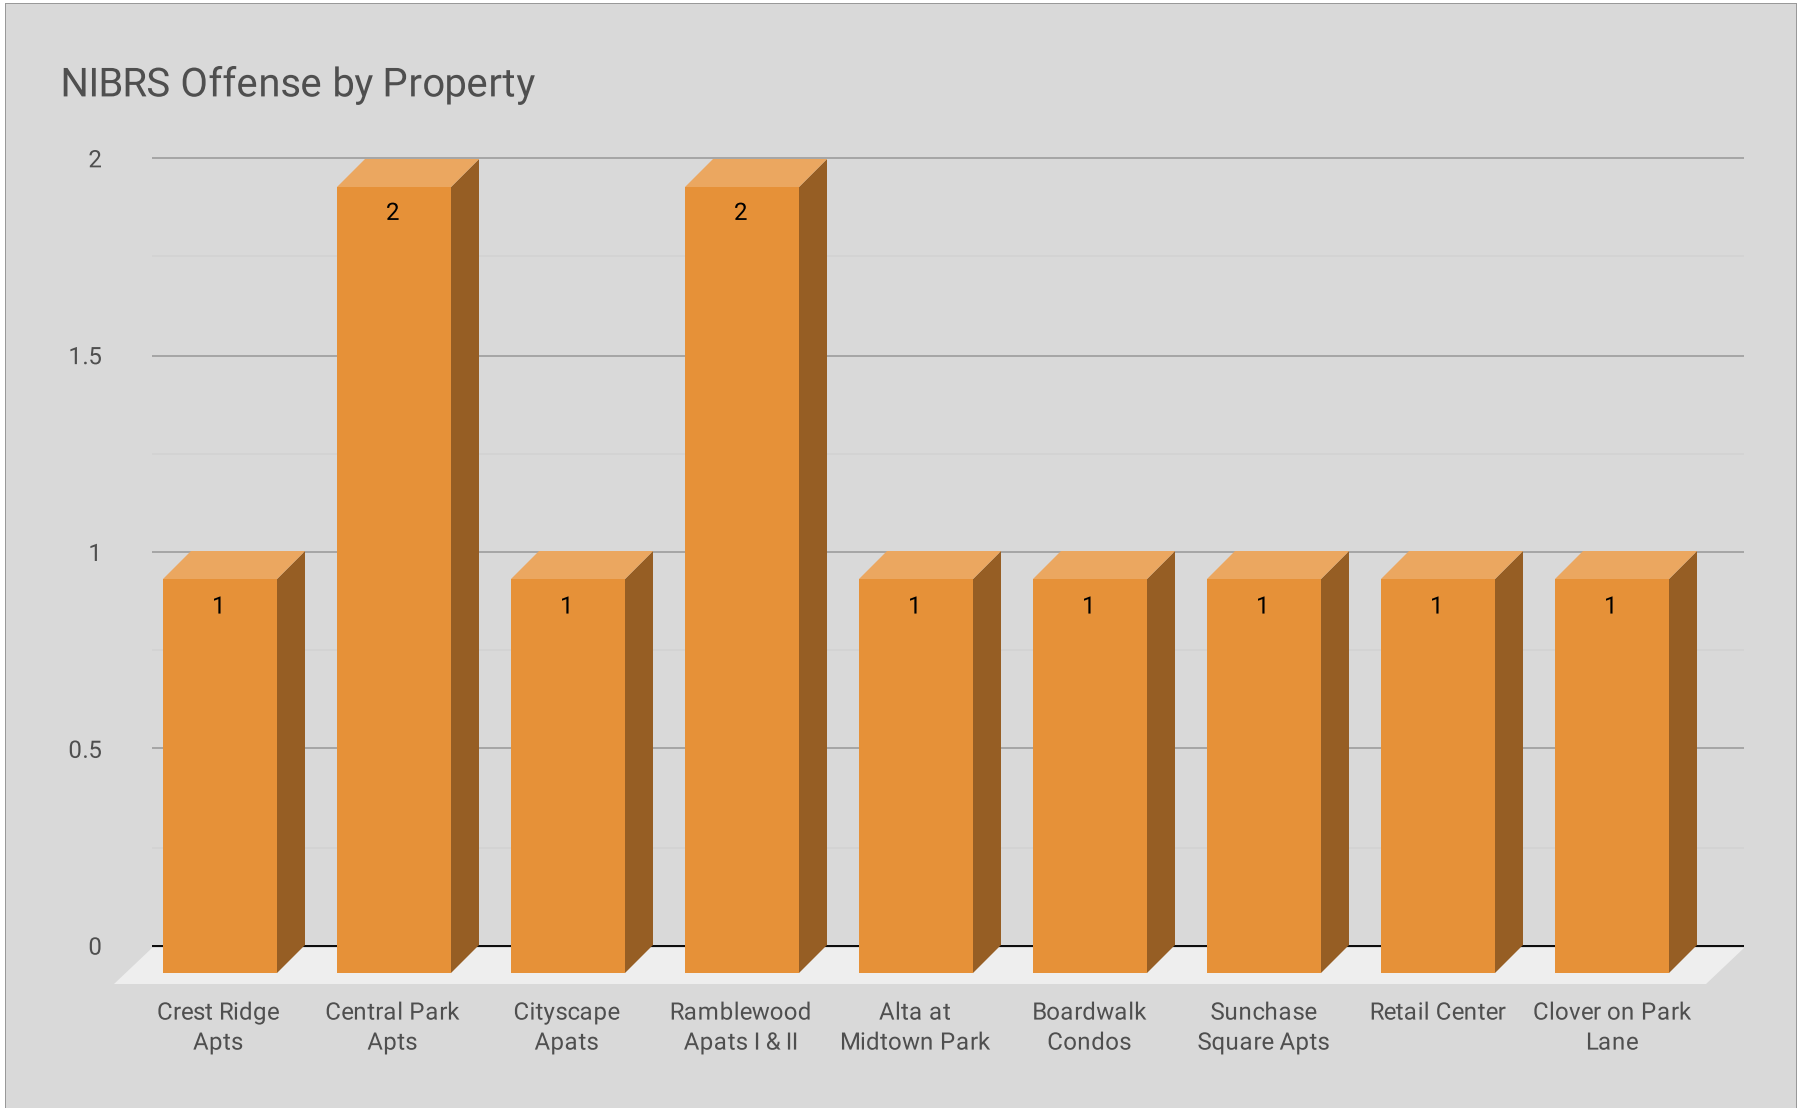

VM Weekly Crime Stats 10-18-21 to 10-24-21

LOCATION	PREMISE	OFFENSE	ADDRESS	DATE	TIME	REPORTING AREA	SERVICE #
Crest Ridge Apts	Apartment Parking Lot	UUMV	6417 RIDGECREST RD	10/18/2021	8:30:00 PM	1084	190228-2021
Central Park Apts	Apartment Parking Lot	UUMV	8325 MEADOW RD	10/18/2021	7:00:00 PM	1038	190013-2021
Cityscape Apts	Business Office	BURGLARY-BUSINESS	6466 RIDGECREST RD	10/19/2021	2:00:00 PM	1084	190779-2021
Ramblewood Apts I & II	Apartment Complex/Building	ROBBERY-INDIVIDUAL	6055 RIDGECREST RD	10/19/2021	12:09:00 AM	1084	189822-2021
Alta at Midtown Park	Apartment Parking Lot	BMV	8107 MANDERVILLE LN	10/20/2021	12:00:00 PM	1038	191507-2021
Boardwalk Condos	Condominium/Townhome Residence	BMV	8522 PARK LN	10/20/2021	1:00:00 AM	1084	812654-2021
Ramblewood Apts I & II	Apartment Parking Lot	BMV	6055 RIDGECREST RD	10/21/2021	12:30:00 AM	1084	192585-2021
Sunchase Square Apts	Apartment Parking Lot	BMV	7415 HOLLY HILL DR	10/21/2021	8:00:00 PM	1063	192713-2021
Central Park Apts	Apartment Parking Lot	OTHER THEFT	8325 MEADOW RD	10/22/2021	2:45:00 PM	1038	192223-2021
Retail Center	Parking (Business)	AGG ASSAULT - NFV	6889 SHADY BROOK LN	10/22/2021	5:56:00 PM	4528	192263-2021
Clover on Park Lane	Apartment Residence	ROBBERY-INDIVIDUAL	8784 PARK LN	10/23/2021	3:51:00 PM	6014	192846-2021
Sunchase Square Apts	Apartment Complex/Building	AGG ASSAULT - NFV	7317 HOLLY HILL DR	10/24/2021	9:46:00 PM	1063	193593-2021
Sunchase Square Apts	Apartment Complex/Building	AGG ASSAULT - NFV	7317 HOLLY HILL DR	10/24/2021	9:46:00 PM	1063	193593-2021

NIBRS Offense by Reporting Area

WEEKLY COMPARISON

■ Total Incidents ■ Violent Incidents