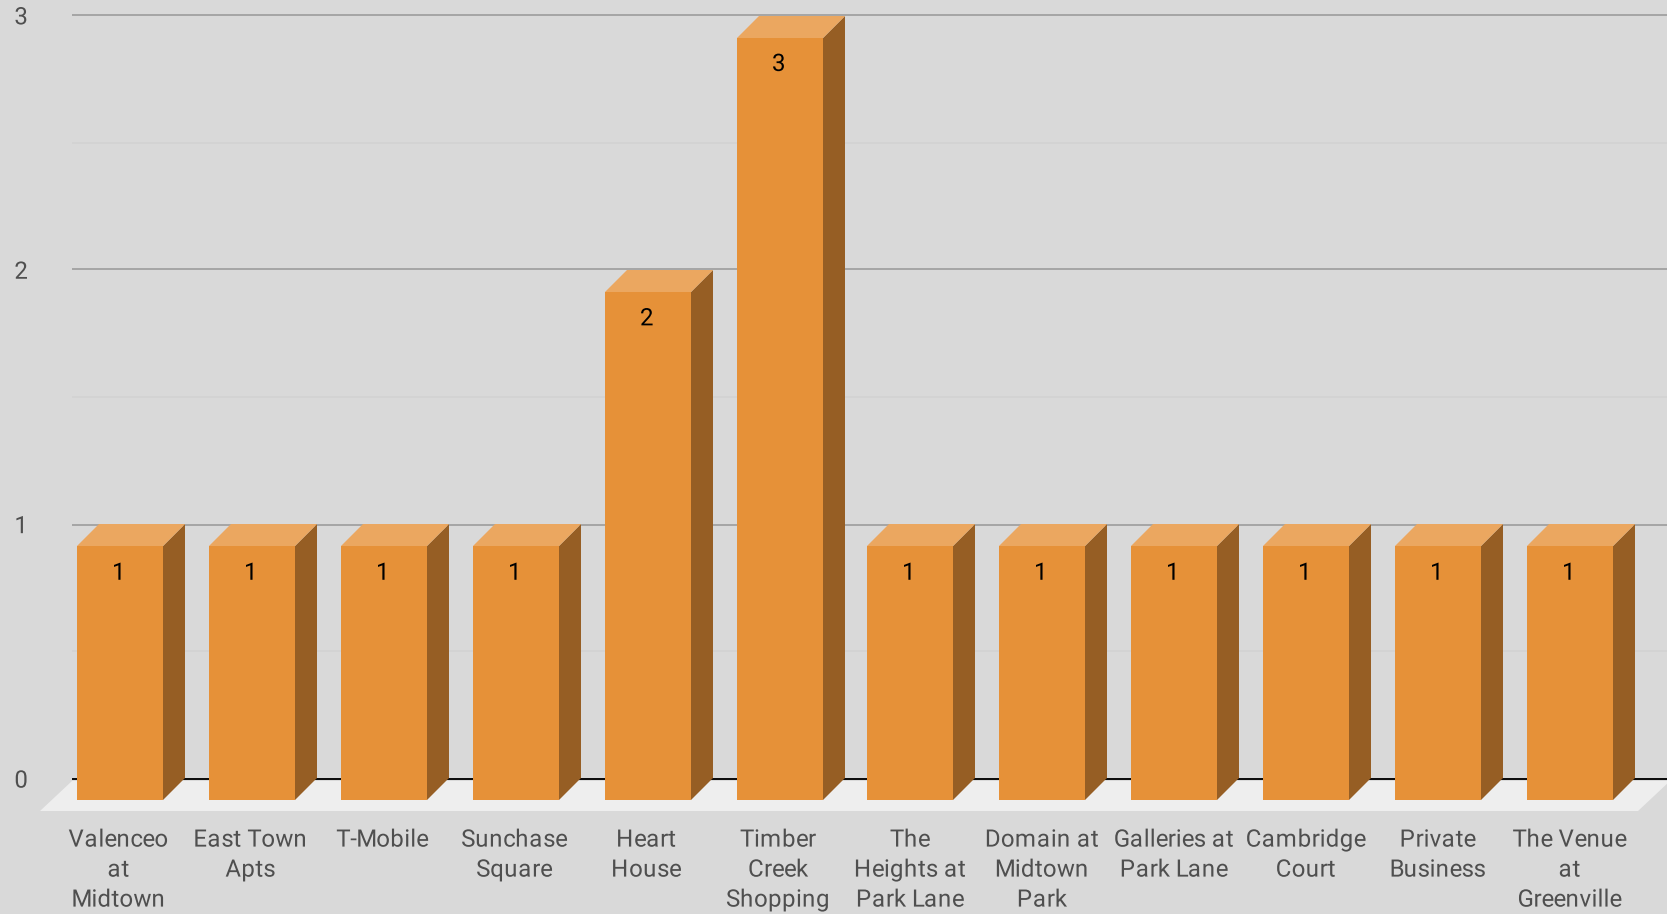

Weekly Crime Stats 10-11-21 to 10-17-21

LOCATION	PREMISE	OFFENSE	ADDRESS	DATE	TIME	REPORTING AREA	SERVICE #
Valenceo at Midtown	Apartment Parking Lot	UUMV	6131 MELODY LN	6/28/2021	11:00:00 PM	1084	185797-2021
East Town Apts	Business Office	BURGLARY-BUSINESS	6415 MELODY LN	6/28/2021	6:00:00 PM	1084	185001-2021
T-Mobile	Convenience Store	AGG ASSAULT - NFV	6891 SHADY BROOK LN	6/29/2021	8:00:00 PM	4528	186589-2021
Sunchase Square	Apartment Parking Lot	ROBBERY-INDIVIDUAL	7317 HOLLY HILL DR	6/29/2021	10:20:00 PM	1063	185980-2021
Heart House	Apartment Parking Lot	UUMV	8515 PARK LN	6/29/2021	6:50:00 PM	4527	185822-2021
Timber Creek Shopping	Parking (Business)	UUMV	6375 E NORTHWEST HWY	6/29/2021	4:48:00 PM	4620	185808-2021
The Heights at Park Lane	Apartment Parking Lot	BMV	8066 PARK LN	6/29/2021	5:00:00 PM	1083	185943-2021
Domain at Midtown Park	Apartment Parking Lot	BMV	8169 MIDTOWN BLVD	6/30/2021	2:00:00 AM	1038	185398-2021
Heart House	Apartment Complex/Building	ROBBERY-INDIVIDUAL	8515 PARK LN	6/30/2021	12:00:00 AM	4527	185790-2021
Galleries at Park Lane	Apartment Residence	ROBBERY-INDIVIDUAL	8110 PARK LN	7/1/2021	7:55:00 PM	1083	186433-2021
Cambridge Court	Apartment Complex/Building	AGG ASSAULT - NFV	5959 E NORTHWEST HWY	7/1/2021	7:00:00 PM	4529	187431-2021
Private Business	Parking (Business)	UUMV	8400 PARK LN	7/2/2021	4:30:00 PM	1084	187057-2021
The Venue at Greenville	Single Family Residence - Occupied	OTHER THEFT	5759 PINELAND DR	7/2/2021	5:00:00 PM	1063	188211-2021
Timber Creek Shopping	Parking (Business)	BMV	6185 RETAIL RD	7/3/2021	12:00:00 PM	4529	188230-2021
Timber Creek Shopping	Parking (Business)	BMV	6185 RETAIL RD	7/4/2021	11:00:00 AM	4529	188238-2021

NIBRS Offense by Reporting Area

NIBRS Offense by Property

WEEKLY COMPARISON

■ Total Incidents ■ Violent Incidents