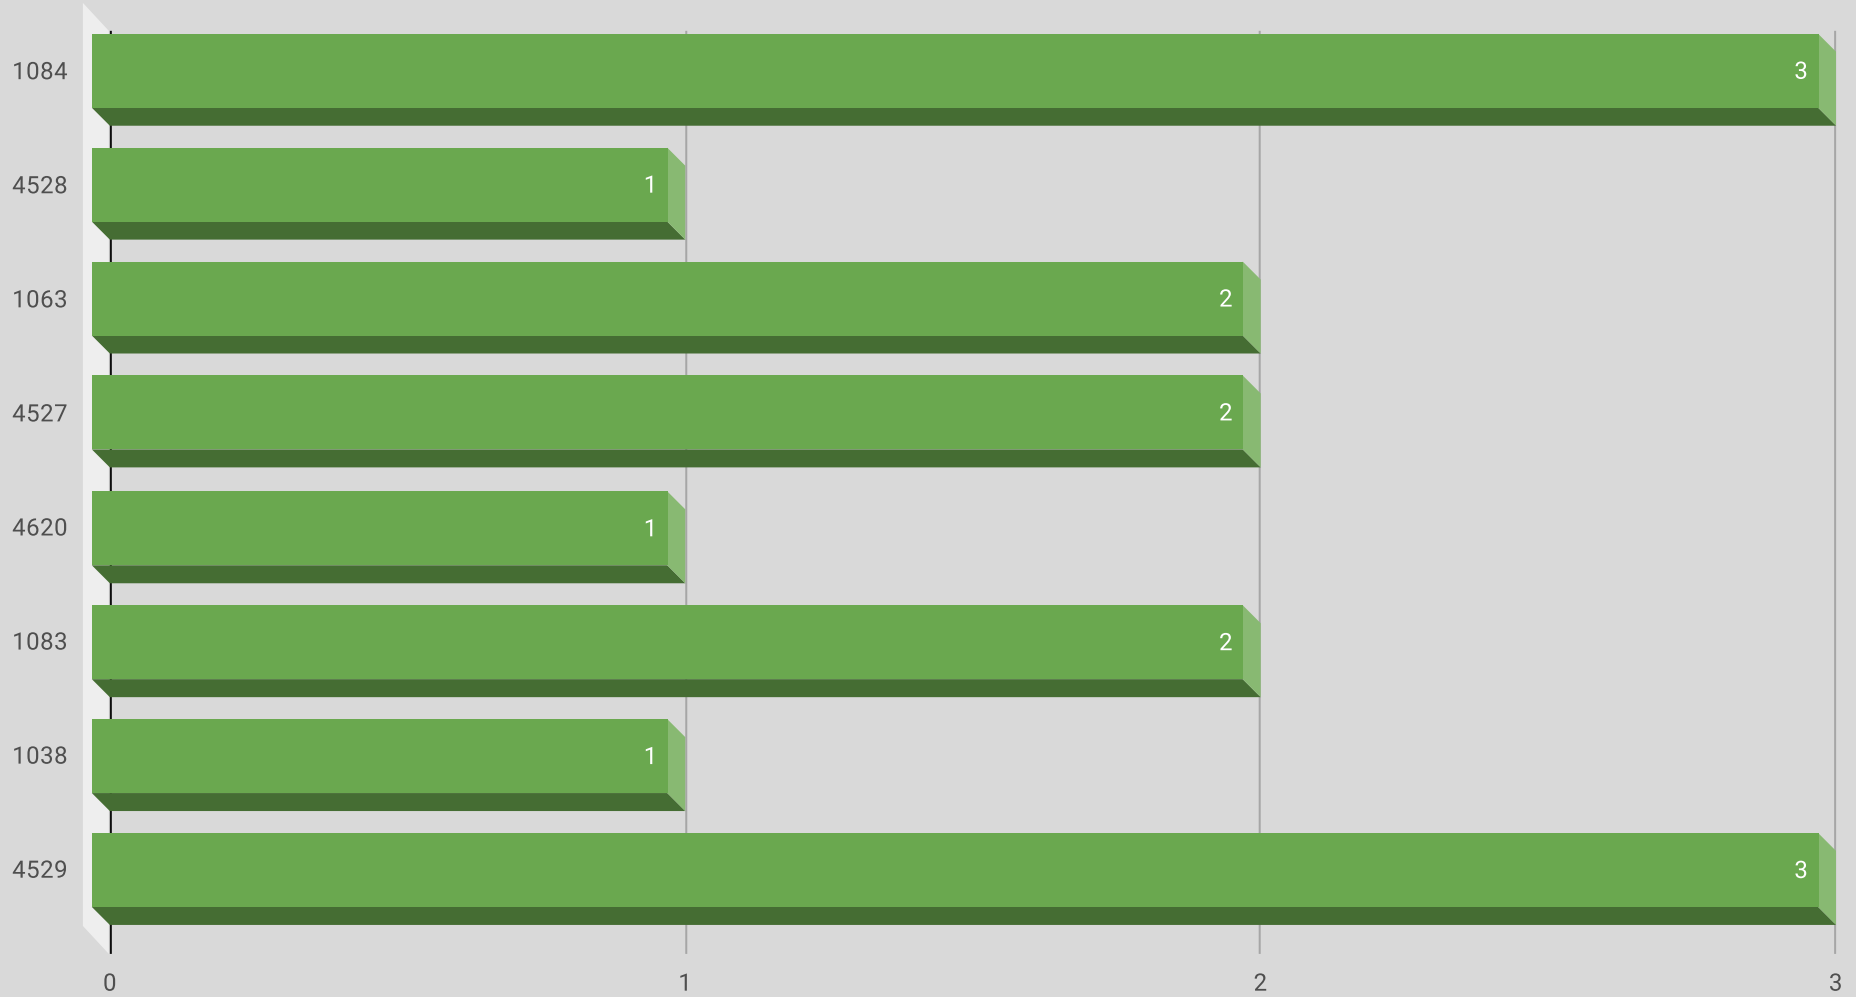

Weekly Crime Stats 10-11-21 to 10-17-21

LOCATION	PREMISE	OFFENSE	ADDRESS	DATE	TIME	REPORTING AREA	SERVICE #
Valenceo at Midtown	Apartment Parking Lot	UUMV	6131 MELODY LN	6/28/2021	11:00:00 PM	1084	185797-2021
East Town Apts	Business Office	BURGLARY-BUSINESS	6415 MELODY LN	6/28/2021	6:00:00 PM	1084	185001-2021
T-Mobile	Convenience Store	AGG ASSAULT - NFV	6891 SHADY BROOK LN	6/29/2021	8:00:00 PM	4528	186589-2021
Sunchase Square	Apartment Parking Lot	ROBBERY-INDIVIDUAL	7317 HOLLY HILL DR	6/29/2021	10:20:00 PM	1063	185980-2021
Heart House	Apartment Parking Lot	UUMV	8515 PARK LN	6/29/2021	6:50:00 PM	4527	185822-2021
Timber Creek Shopping	Parking (Business)	UUMV	6375 E NORTHWEST HWY	6/29/2021	4:48:00 PM	4620	185808-2021
The Heights at Park Lane	Apartment Parking Lot	BMV	8066 PARK LN	6/29/2021	5:00:00 PM	1083	185943-2021
Domain at Midtown Park	Apartment Parking Lot	BMV	8169 MIDTOWN BLVD	6/30/2021	2:00:00 AM	1038	185398-2021
Heart House	Apartment Complex/Building	ROBBERY-INDIVIDUAL	8515 PARK LN	6/30/2021	12:00:00 AM	4527	185790-2021
Galleries at Park Lane	Apartment Residence	ROBBERY-INDIVIDUAL	8110 PARK LN	7/1/2021	7:55:00 PM	1083	186433-2021
Cambridge Court	Apartment Complex/Building	AGG ASSAULT - NFV	5959 E NORTHWEST HWY	7/1/2021	7:00:00 PM	4529	187431-2021
Private Business	Parking (Business)	UUMV	8400 PARK LN	7/2/2021	4:30:00 PM	1084	187057-2021
The Venue at Greenville	Single Family Residence - Occupied	OTHER THEFT	5759 PINELAND DR	7/2/2021	5:00:00 PM	1063	188211-2021
Timber Creek Shopping	Parking (Business)	BMV	6185 RETAIL RD	7/3/2021	12:00:00 PM	4529	188230-2021
Timber Creek Shopping	Parking (Business)	BMV	6185 RETAIL RD	7/4/2021	11:00:00 AM	4529	188238-2021

NIBRS Offense by Reporting Area

NIBRS Offense by Property

WEEKLY COMPARISON

■ Total Incidents ■ Violent Incidents