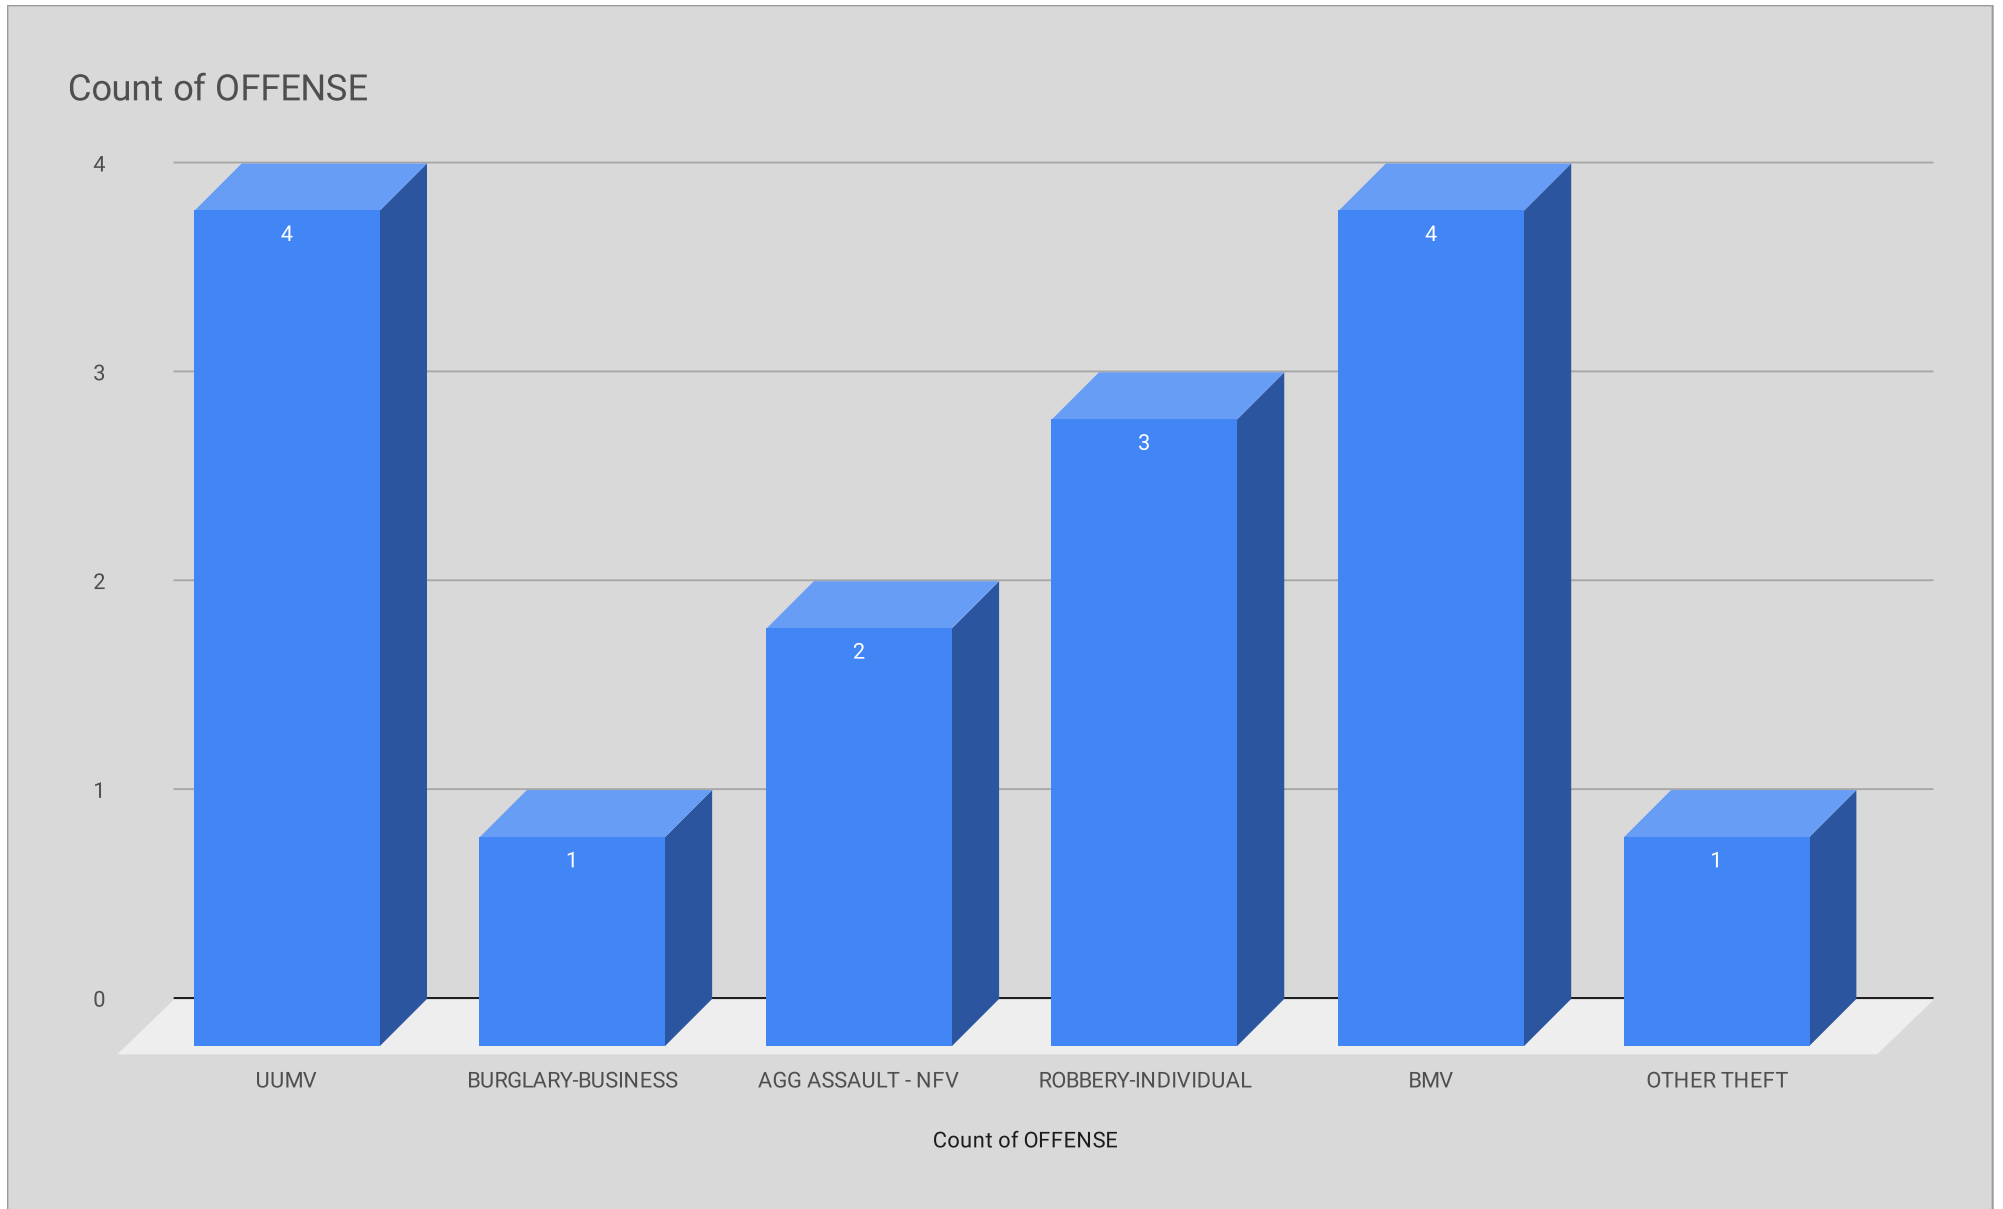

Weekly Crime Stats 10-11-21 to 10-17-21

LOCATION	PREMISE	OFFENSE	ADDRESS	DATE	TIME	REPORTING AREA	SERVICE #
Valenceo at Midtown	Apartment Parking Lot	UUMV	6131 MELODY LN	6/28/2021	11:00:00 PM	1084	185797-2021
East Town Apts	Business Office	BURGLARY-BUSINESS	6415 MELODY LN	6/28/2021	6:00:00 PM	1084	185001-2021
T-Mobile	Convenience Store	AGG ASSAULT - NFV	6891 SHADY BROOK LN	6/29/2021	8:00:00 PM	4528	186589-2021
Sunchase Square	Apartment Parking Lot	ROBBERY-INDIVIDUAL	7317 HOLLY HILL DR	6/29/2021	10:20:00 PM	1063	185980-2021
Heart House	Apartment Parking Lot	UUMV	8515 PARK LN	6/29/2021	6:50:00 PM	4527	185822-2021
Timber Creek Shopping	Parking (Business)	UUMV	6375 E NORTHWEST HWY	6/29/2021	4:48:00 PM	4620	185808-2021
The Heights at Park Lane	Apartment Parking Lot	BMV	8066 PARK LN	6/29/2021	5:00:00 PM	1083	185943-2021
Domain at Midtown Park	Apartment Parking Lot	BMV	8169 MIDTOWN BLVD	6/30/2021	2:00:00 AM	1038	185398-2021
Heart House	Apartment Complex/Building	ROBBERY-INDIVIDUAL	8515 PARK LN	6/30/2021	12:00:00 AM	4527	185790-2021
Galleries at Park Lane	Apartment Residence	ROBBERY-INDIVIDUAL	8110 PARK LN	7/1/2021	7:55:00 PM	1083	186433-2021
Cambridge Court	Apartment Complex/Building	AGG ASSAULT - NFV	5959 E NORTHWEST HWY	7/1/2021	7:00:00 PM	4529	187431-2021
Private Business	Parking (Business)	UUMV	8400 PARK LN	7/2/2021	4:30:00 PM	1084	187057-2021
The Venue at Greenville	Single Family Residence - Occupied	OTHER THEFT	5759 PINELAND DR	7/2/2021	5:00:00 PM	1063	188211-2021
Timber Creek Shopping	Parking (Business)	BMV	6185 RETAIL RD	7/3/2021	12:00:00 PM	4529	188230-2021
Timber Creek Shopping	Parking (Business)	BMV	6185 RETAIL RD	7/4/2021	11:00:00 AM	4529	188238-2021

NIBRS Offense by Reporting Area

NIBRS Offense by Property

WEEKLY COMPARISON

■ Total Incidents ■ Violent Incidents