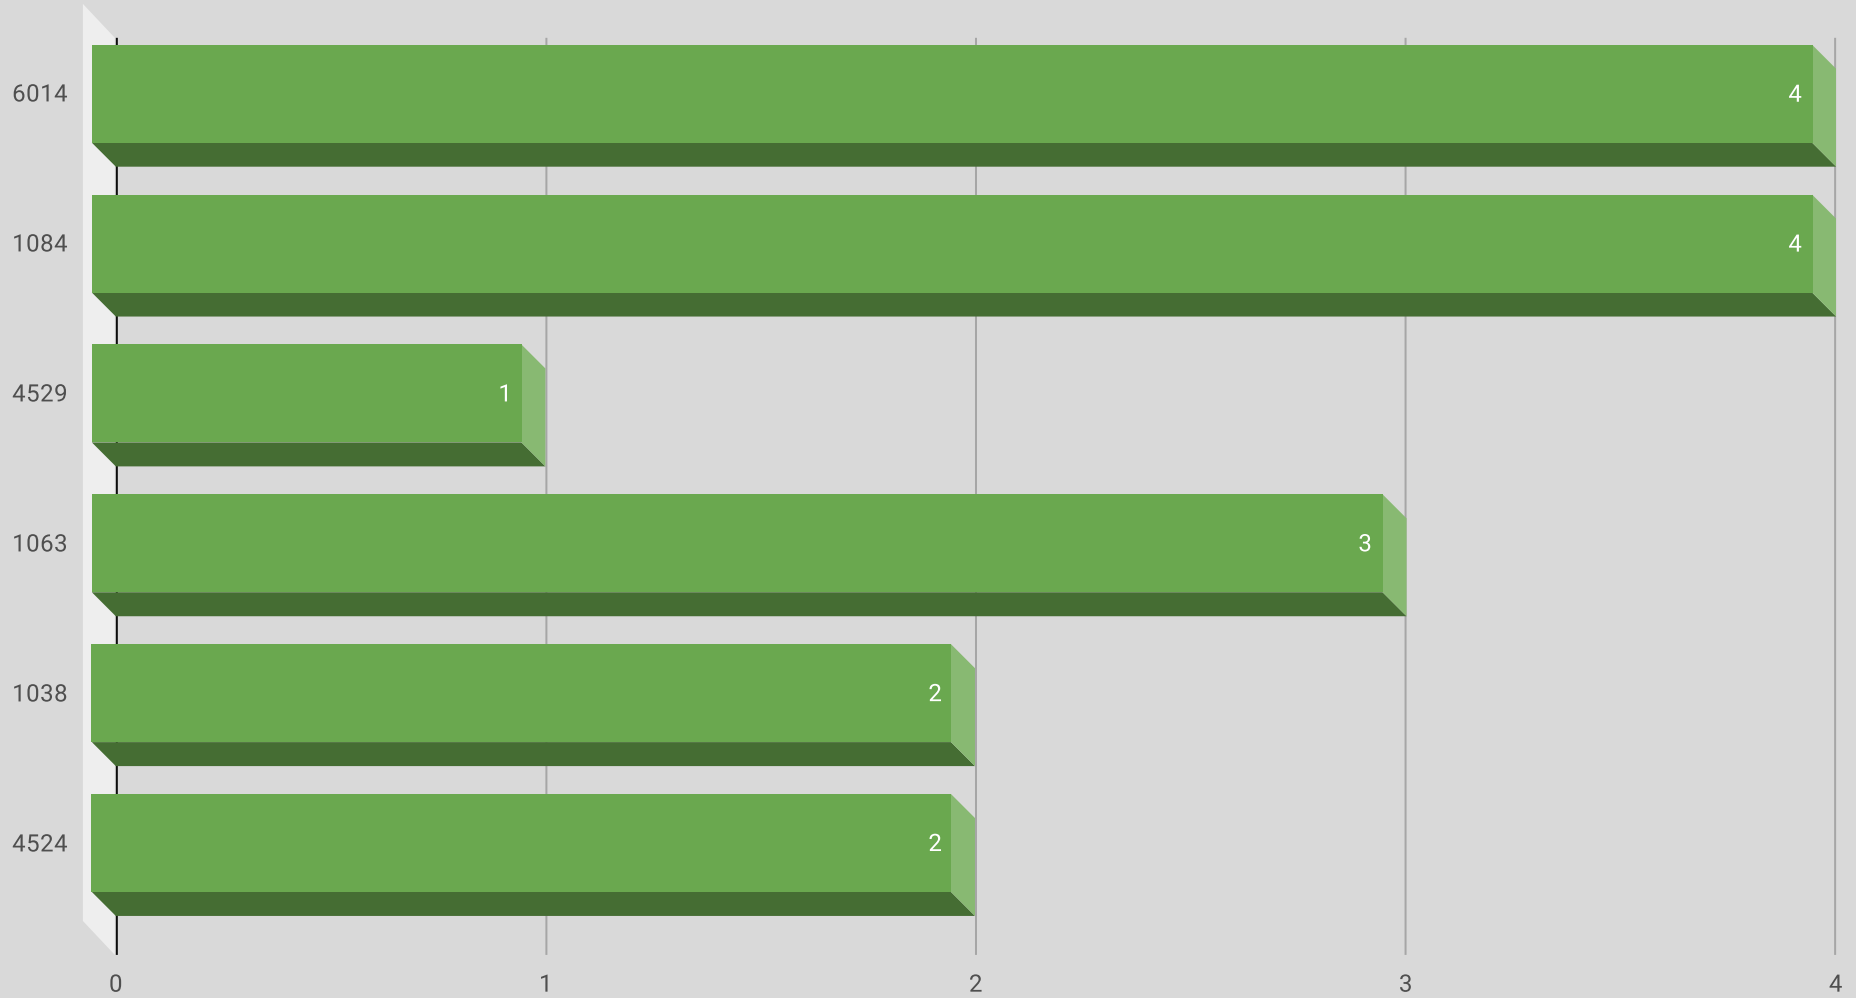

Weekly Crime Stats 11-08-21 to 11-14-21

LOCATION	PREMISE	OFFENSE	ADDRESS	DATE	TIME	RA	SERVICE #
Location	Premise	NIBRS_Crime_CompStat	Address	Date	Time	RA	Incident Number
Ivanhoe Apts	Apartment Parking Lot	BMV	8906 PARK LN	11/13/2021	10:00:00 PM	6014	207606-2021
Park Ln Apts	Apartment Residence	AGG ASSAULT - FV	6830 LARMANDA ST	11/13/2021	8:30:00 PM	6014	206553-2021
Park Ln Apts Apts	Apartment Residence	OTHER THEFT	6830 LARMANDA ST	11/13/2021	8:30:00 PM	6014	206630-2021
Harvard Square Apts	Apartment Parking Lot	BMV	6050 RIDGECREST RD	11/12/2021	10:00:00 PM	1084	207042-2021
Timber Creek Shopping	Retail Store	UUMV	6185 RETAIL RD	11/12/2021	7:00:00 PM	4529	205752-2021
Ivy Apts	Apartment Residence	BURGLARY-RESIDENCE	7229 HOLLY HILL DR	11/10/2021	8:00:00 AM	1063	205239-2021
The Pearl At Midtown Apts	Apartment Parking Lot	BMV	6036 RIDGECREST RD	11/10/2021	8:30:00 AM	1084	813242-2021
The Nash Apts	Apartment Parking Lot	BMV	8213 MEADOW RD	11/10/2021	12:00:00 PM	1038	204808-2021
Horizon East Apts	Apartment Parking Lot	BMV	8240 MEADOW RD	11/10/2021	7:20:00 PM	4524	813449-2021
Evera At Midtown	Apartment Parking Lot	BMV	8270 MEADOW RD	11/10/2021	6:30:00 PM	4524	204714-2021
Alta At Midtown	Apartment Parking Lot	UUMV	8107 MANDERVILLE LN	11/9/2021	6:00:00 AM	1038	206779-2021
Sunchase Square Apts	Parking (Business)	BMV	7318 HOLLY HILL DR	11/9/2021	4:00:00 PM	1063	204406-2021
Easridge Condos	Apartment Parking Lot	BMV	6600 EASTRIDGE DR	11/9/2021	8:20:00 PM	1084	203824-2021
Ivy Apts	Parking (Business)	BMV	7229 HOLLY HILL DR	11/9/2021	2:00:00 AM	1063	203739-2021
Towne Center Apts	Apartment Parking Lot	BMV	8620 PARK LN	11/8/2021	11:00:00 PM	1084	203474-2021
The Hill Apts	Apartment Complex/Building	AGG ASSAULT - FV	8750 PARK LN	11/8/2021	5:00:00 PM	6014	203088-2021

NIBRS Offense by Reporting Area

NIBRS Offense by Property

WEEKLY COMPARISON

■ Total Incidents ■ Violent Incidents