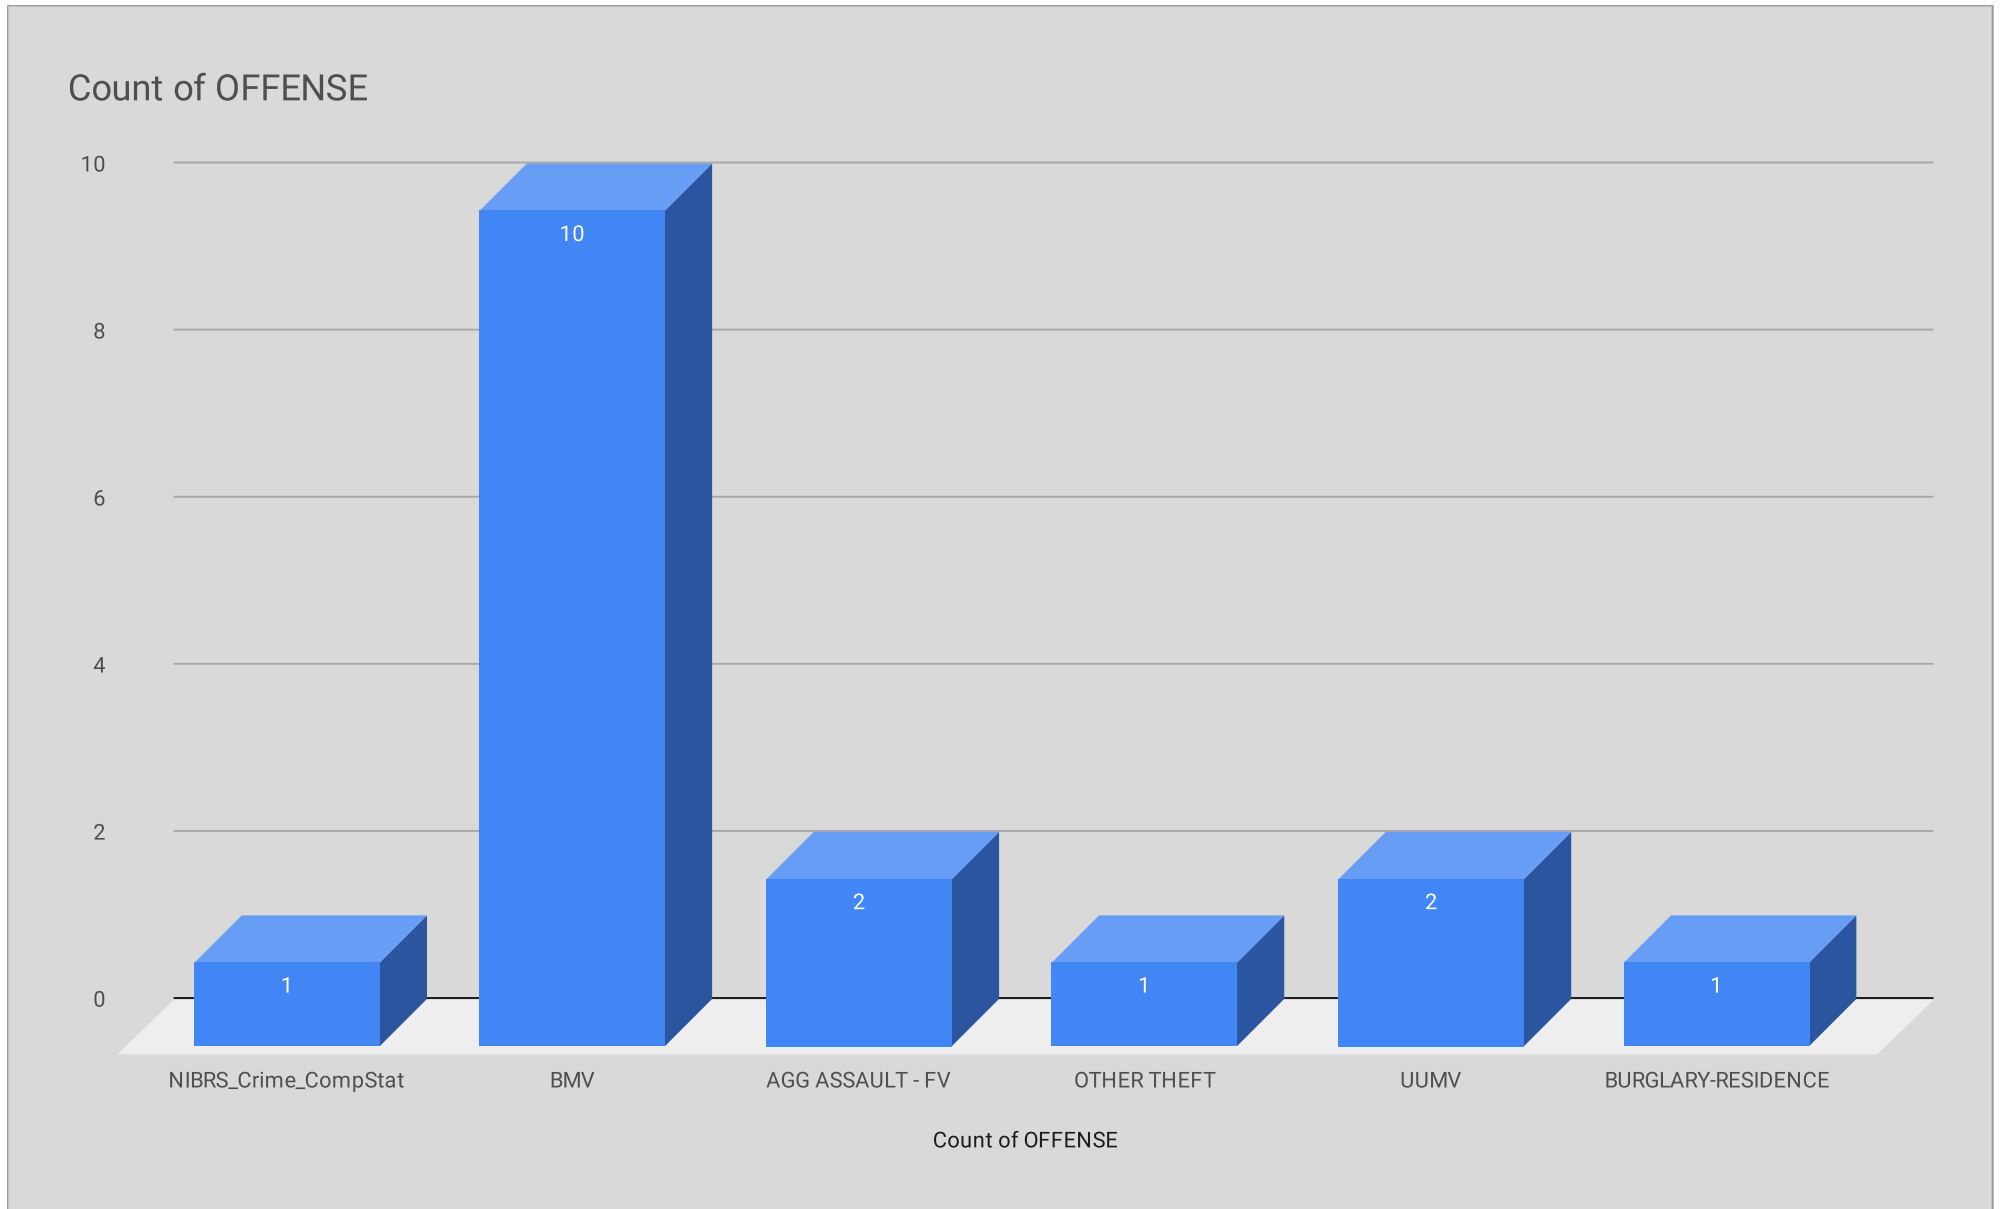

Weekly Crime Stats 11-08-21 to 11-14-21

LOCATION	PREMISE	OFFENSE	ADDRESS	DATE	TIME	RA	SERVICE #
Location	Premise	NIBRS_Crime_CompStat	Address	Date	Time	RA	Incident Number
Ivanhoe Apts	Apartment Parking Lot	BMV	8906 PARK LN	11/13/2021	10:00:00 PM	6014	207606-2021
Park Ln Apts	Apartment Residence	AGG ASSAULT - FV	6830 LARMANDA ST	11/13/2021	8:30:00 PM	6014	206553-2021
Park Ln Apts Apts	Apartment Residence	OTHER THEFT	6830 LARMANDA ST	11/13/2021	8:30:00 PM	6014	206630-2021
Harvard Square Apts	Apartment Parking Lot	BMV	6050 RIDGECREST RD	11/12/2021	10:00:00 PM	1084	207042-2021
Timber Creek Shopping	Retail Store	UUMV	6185 RETAIL RD	11/12/2021	7:00:00 PM	4529	205752-2021
Ivy Apts	Apartment Residence	BURGLARY-RESIDENCE	7229 HOLLY HILL DR	11/10/2021	8:00:00 AM	1063	205239-2021
The Pearl At Midtown Apts	Apartment Parking Lot	BMV	6036 RIDGECREST RD	11/10/2021	8:30:00 AM	1084	813242-2021
The Nash Apts	Apartment Parking Lot	BMV	8213 MEADOW RD	11/10/2021	12:00:00 PM	1038	204808-2021
Horizon East Apts	Apartment Parking Lot	BMV	8240 MEADOW RD	11/10/2021	7:20:00 PM	4524	813449-2021
Evera At Midtown	Apartment Parking Lot	BMV	8270 MEADOW RD	11/10/2021	6:30:00 PM	4524	204714-2021
Alta At Midtown	Apartment Parking Lot	UUMV	8107 MANDERVILLE LN	11/9/2021	6:00:00 AM	1038	206779-2021
Sunchase Square Apts	Parking (Business)	BMV	7318 HOLLY HILL DR	11/9/2021	4:00:00 PM	1063	204406-2021
Easridge Condos	Apartment Parking Lot	BMV	6600 EASTRIDGE DR	11/9/2021	8:20:00 PM	1084	203824-2021
Ivy Apts	Parking (Business)	BMV	7229 HOLLY HILL DR	11/9/2021	2:00:00 AM	1063	203739-2021
Towne Center Apts	Apartment Parking Lot	BMV	8620 PARK LN	11/8/2021	11:00:00 PM	1084	203474-2021
The Hill Apts	Apartment Complex/Building	AGG ASSAULT - FV	8750 PARK LN	11/8/2021	5:00:00 PM	6014	203088-2021

NIBRS Offense by Reporting Area

NIBRS Offense by Property

WEEKLY COMPARISON

■ Total Incidents ■ Violent Incidents