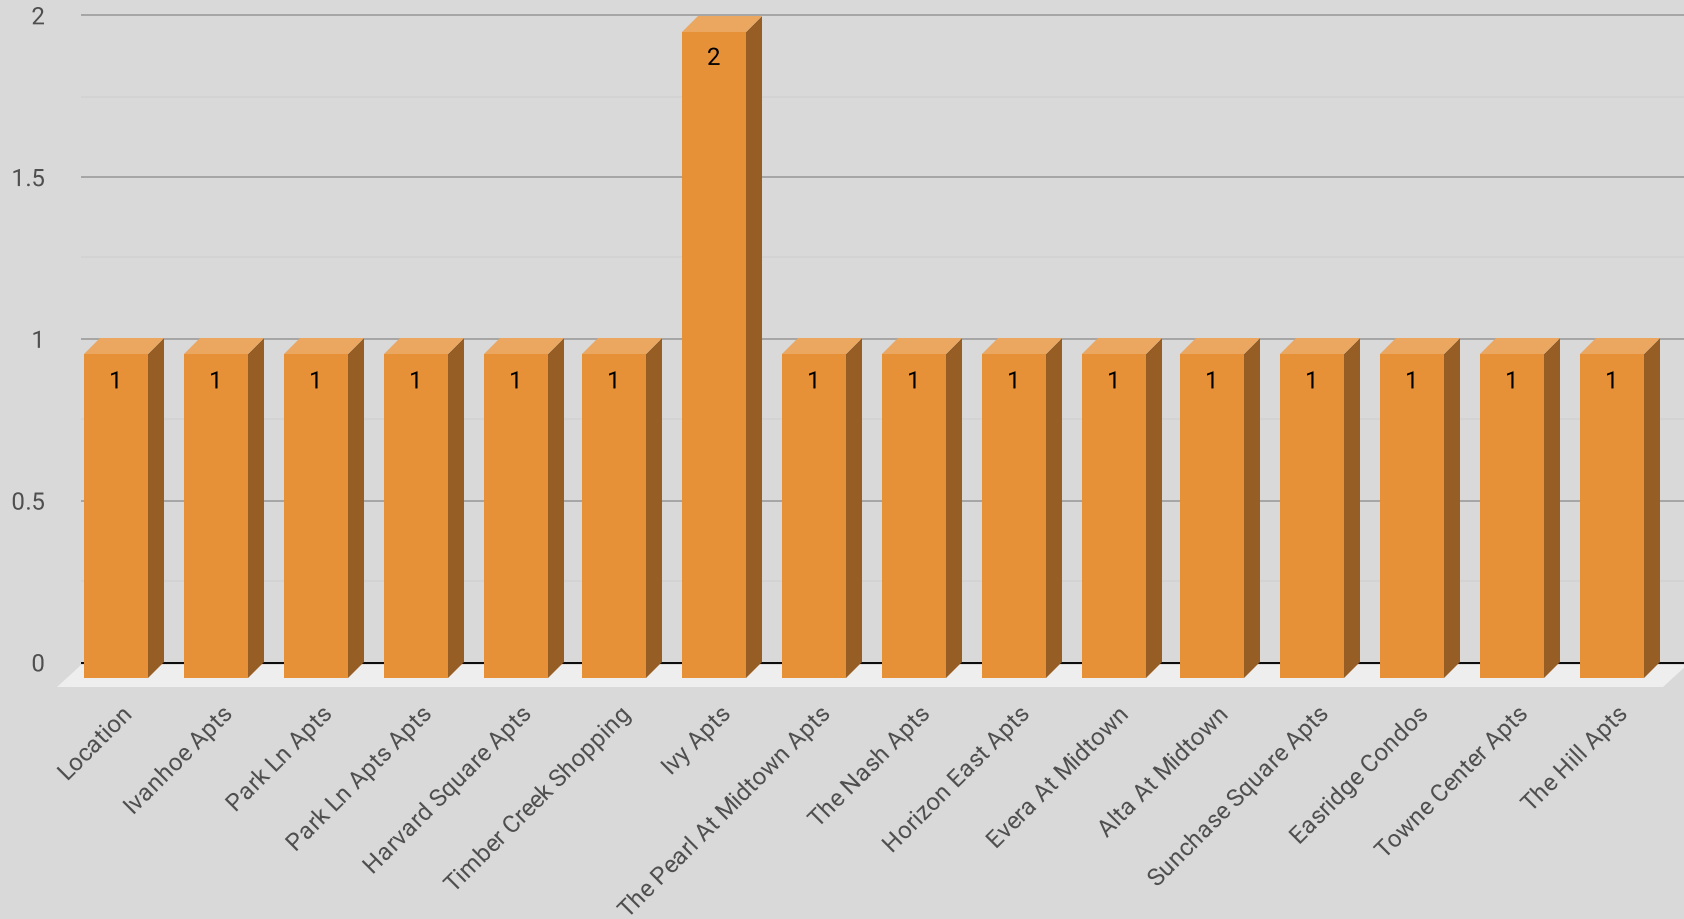

Weekly Crime Stats 11-08-21 to 11-14-21

LOCATION	PREMISE	OFFENSE	ADDRESS	DATE	TIME	RA	SERVICE #
Location	Premise	NIBRS_Crime_CompStat	Address	Date	Time	RA	Incident Number
Ivanhoe Apts	Apartment Parking Lot	BMV	8906 PARK LN	11/13/2021	10:00:00 PM	6014	207606-2021
Park Ln Apts	Apartment Residence	AGG ASSAULT - FV	6830 LARMANDA ST	11/13/2021	8:30:00 PM	6014	206553-2021
Park Ln Apts Apts	Apartment Residence	OTHER THEFT	6830 LARMANDA ST	11/13/2021	8:30:00 PM	6014	206630-2021
Harvard Square Apts	Apartment Parking Lot	BMV	6050 RIDGECREST RD	11/12/2021	10:00:00 PM	1084	207042-2021
Timber Creek Shopping	Retail Store	UUMV	6185 RETAIL RD	11/12/2021	7:00:00 PM	4529	205752-2021
Ivy Apts	Apartment Residence	BURGLARY-RESIDENCE	7229 HOLLY HILL DR	11/10/2021	8:00:00 AM	1063	205239-2021
The Pearl At Midtown Apts	Apartment Parking Lot	BMV	6036 RIDGECREST RD	11/10/2021	8:30:00 AM	1084	813242-2021
The Nash Apts	Apartment Parking Lot	BMV	8213 MEADOW RD	11/10/2021	12:00:00 PM	1038	204808-2021
Horizon East Apts	Apartment Parking Lot	BMV	8240 MEADOW RD	11/10/2021	7:20:00 PM	4524	813449-2021
Evera At Midtown	Apartment Parking Lot	BMV	8270 MEADOW RD	11/10/2021	6:30:00 PM	4524	204714-2021
Alta At Midtown	Apartment Parking Lot	UUMV	8107 MANDERVILLE LN	11/9/2021	6:00:00 AM	1038	206779-2021
Sunchase Square Apts	Parking (Business)	BMV	7318 HOLLY HILL DR	11/9/2021	4:00:00 PM	1063	204406-2021
Easridge Condos	Apartment Parking Lot	BMV	6600 EASTRIDGE DR	11/9/2021	8:20:00 PM	1084	203824-2021
Ivy Apts	Parking (Business)	BMV	7229 HOLLY HILL DR	11/9/2021	2:00:00 AM	1063	203739-2021
Towne Center Apts	Apartment Parking Lot	BMV	8620 PARK LN	11/8/2021	11:00:00 PM	1084	203474-2021
The Hill Apts	Apartment Complex/Building	AGG ASSAULT - FV	8750 PARK LN	11/8/2021	5:00:00 PM	6014	203088-2021

NIBRS Offense by Reporting Area

NIBRS Offense by Property

WEEKLY COMPARISON

■ Total Incidents ■ Violent Incidents