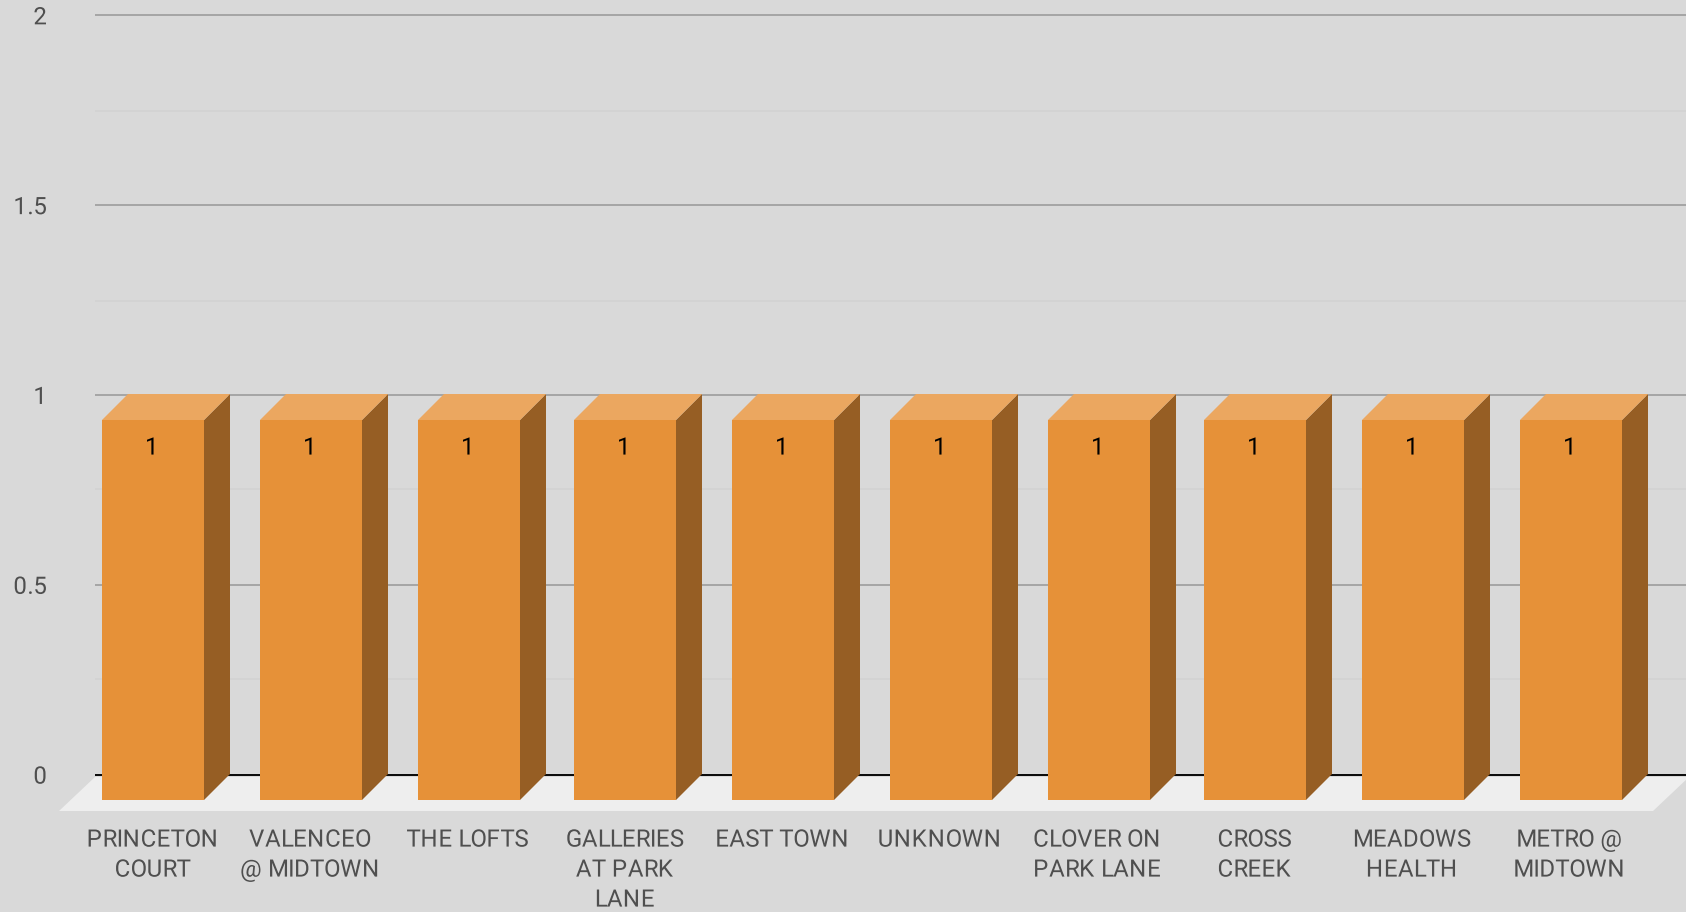

May 31 - June 6

LOCATION	PREMISE	OFFENSE	ADDRESS	City	DATE	MONTH	TIME	REPORTING AREA	SERVICE #
PRINCETON COURT	Apartment Parking Lot	UUMV	6101 MELODY LN	Dallas, TX	6/1/2021	June	5:00:00 PM	1084	096886-2021
VALENCEO @ MIDTOWN	Apartment Parking Lot	BMV	7222 FAIR OAKS AVE	Dallas, TX	6/2/2021	June	9:00:00 PM	4527	097678-2021
THE LOFTS	Apartment Complex/Building	UUMV	7152 FAIR OAKS AVE	Dallas, TX	6/2/2021	June	10:00:00 AM	4527	098283-2021
GALLERIES AT PARK LANE	Parking (Business)	UUMV	8110 PARK LN	Dallas, TX	6/2/2021	June	6:00:00 PM	1083	099405-2021
EAST TOWN	Apartment Parking Lot	UUMV	6415 MELODY LN	Dallas, TX	6/2/2021	June	3:00:00 AM	1084	096892-2021
UNKNOWN	Apartment Residence	AGG ASSAULT - FV	5800 RIDGECREST RD	Dallas, TX	6/3/2021	June	9:30:00 PM	4526	098046-2021
CLOVER ON PARK LANE	Apartment Parking Lot	BMV	8782 PARK LN	Dallas, TX	6/3/2021	June	3:00:00 PM	6014	098278-2021
CROSS CREEK	Apartment Parking Lot	BMV	6033 E NORTHWEST HWY	Dallas, TX	6/3/2021	June	8:30:00 PM	4529	098416-2021
MEADOWS HEALTH	Business Office	BURGLARY-BUSINESS	8383 MEADOW RD	Dallas, TX	6/4/2021	June	7:00:00 AM	1038	098274-2021
METRO @ MIDTOWN	Apartment Parking Lot	BMV	5811 PINELAND DR	Dallas, TX	6/6/2021	June	11:30:00 PM	1063	101312-2021

NIBRS Offense by Reporting Area

NIBRS Offense by Property

WEEKLY COMPARISON

■ Total Incidents ■ Violent Incidents