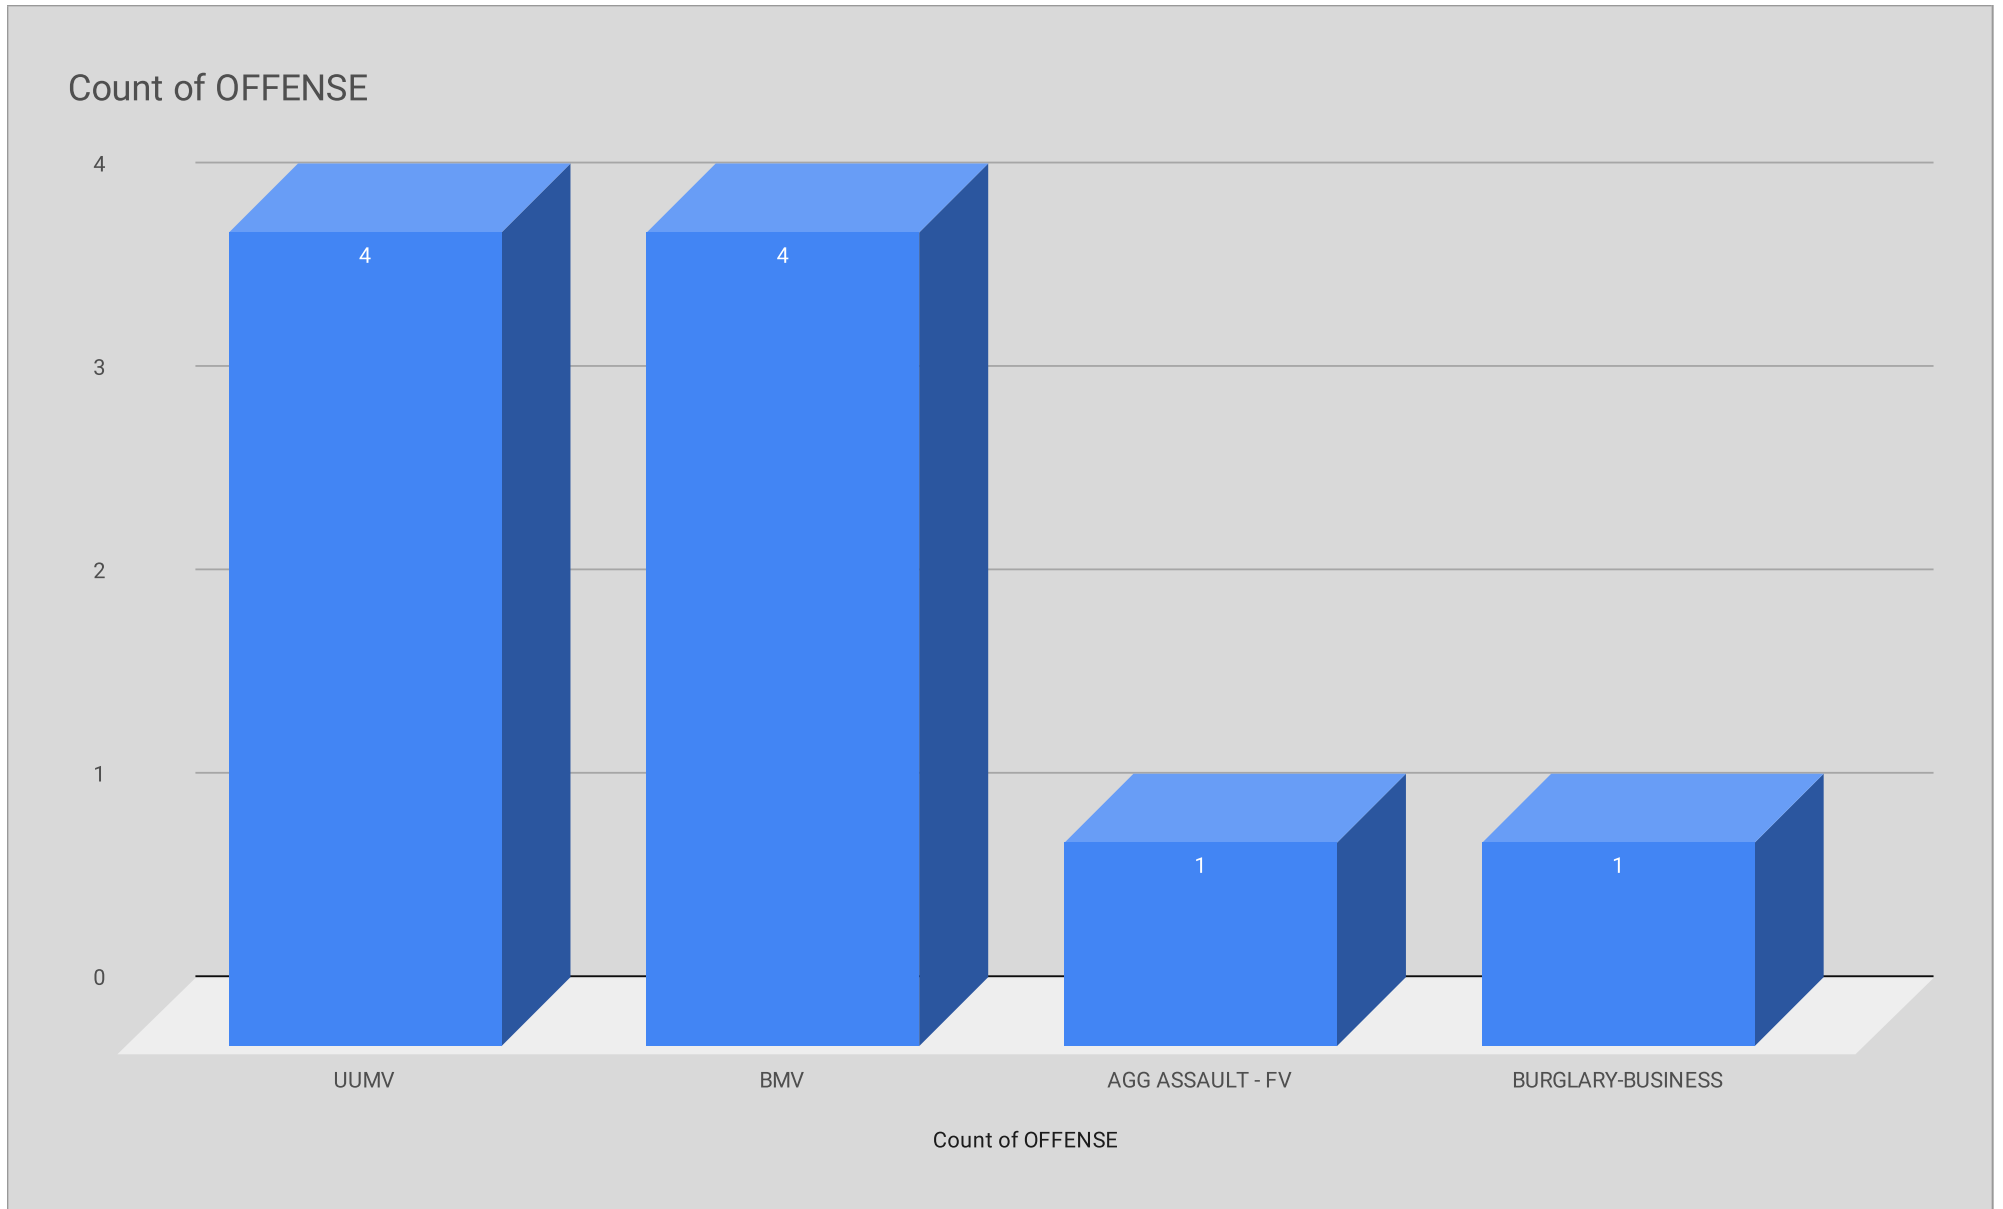

May 31 - June 6

LOCATION	PREMISE	OFFENSE	ADDRESS	City	DATE	MONTH	TIME	REPORTING AREA	SERVICE #
PRINCETON COURT	Apartment Parking Lot	UUMV	6101 MELODY LN	Dallas, TX	6/1/2021	June	5:00:00 PM	1084	096886-2021
VALENCEO @ MIDTOWN	Apartment Parking Lot	BMV	7222 FAIR OAKS AVE	Dallas, TX	6/2/2021	June	9:00:00 PM	4527	097678-2021
THE LOFTS	Apartment Complex/Building	UUMV	7152 FAIR OAKS AVE	Dallas, TX	6/2/2021	June	10:00:00 AM	4527	098283-2021
GALLERIES AT PARK LANE	Parking (Business)	UUMV	8110 PARK LN	Dallas, TX	6/2/2021	June	6:00:00 PM	1083	099405-2021
EAST TOWN	Apartment Parking Lot	UUMV	6415 MELODY LN	Dallas, TX	6/2/2021	June	3:00:00 AM	1084	096892-2021
UNKNOWN	Apartment Residence	AGG ASSAULT - FV	5800 RIDGECREST RD	Dallas, TX	6/3/2021	June	9:30:00 PM	4526	098046-2021
CLOVER ON PARK LANE	Apartment Parking Lot	BMV	8782 PARK LN	Dallas, TX	6/3/2021	June	3:00:00 PM	6014	098278-2021
CROSS CREEK	Apartment Parking Lot	BMV	6033 E NORTHWEST HWY	Dallas, TX	6/3/2021	June	8:30:00 PM	4529	098416-2021
MEADOWS HEALTH	Business Office	BURGLARY-BUSINESS	8383 MEADOW RD	Dallas, TX	6/4/2021	June	7:00:00 AM	1038	098274-2021
METRO @ MIDTOWN	Apartment Parking Lot	BMV	5811 PINELAND DR	Dallas, TX	6/6/2021	June	11:30:00 PM	1063	101312-2021

NIBRS Offense by Reporting Area

NIBRS Offense by Property

WEEKLY COMPARISON

■ Total Incidents ■ Violent Incidents