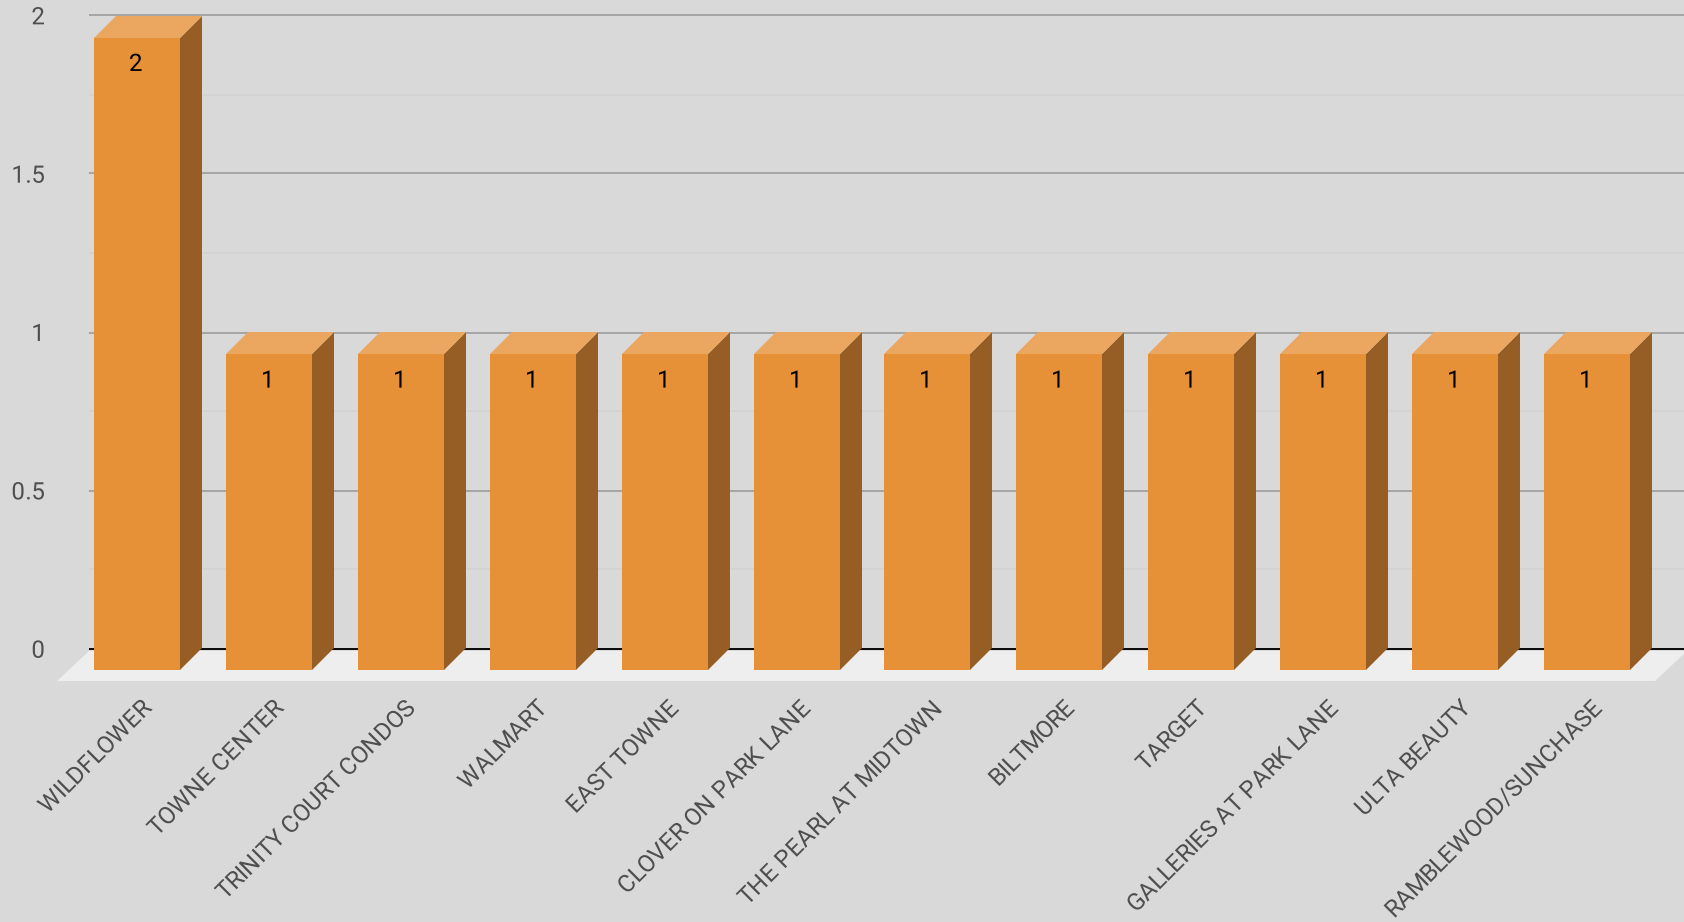

June 7 - 13, 2021

LOCATION	PREMISE	OFFENSE	ADDRESS	DATE	TIME	REPORTING AREA	SERVICE #
WILDFLOWER	Apartment Parking Lot	UUMV	8515 PARK LN	6/8/2021	10:50:00 PM	4527	101563-2021
TOWNE CENTER	Apartment Residence	MURDER	8620 PARK LN	6/8/2021	6:40:00 PM	1084	101400-2021
TRINITY COURT CONDOS	Apartment Residence	RAPE	6526 RIDGECREST RD	6/8/2021	4:03:00 PM	1084	101329-2021
WILDFLOWER	Apartment Parking Lot	ROBBERY	8515 PARK LN	6/9/2021	5:00:00 PM	4527	102042-2021
WALMART	Parking (Business)	THEFT FROM MOTOR VEHICLE	6185 RETAIL RD	6/9/2021	9:58:00 AM	4529	101805-2021
EAST TOWNE	Apartment Complex/Building	ALL OTHER LARCENY	6415 MELODY LN	6/9/2021	10:00:00 AM	1084	103522-2021
CLOVER ON PARK LANE	Apartment Parking Lot	THEFT FROM MOTOR VEHICLE	8780 PARK LN	6/9/2021	8:00:00 PM	6014	102408-2021
THE PEARL AT MIDTOWN	Apartment Parking Lot	THEFT FROM MOTOR VEHICLE	6008 RIDGECREST RD	6/10/2021	12:00:00 AM	1084	102531-2021
BILTMORE	Apartment Parking Lot	AGG ASSAULT	6254 RIDGECREST RD	6/10/2021	6:10:00 PM	1084	102688-2021
TARGET	Parking (Business)	AGG ASSAULT	6419 SKILLMAN ST	6/10/2021	1:40:00 PM	6014	102517-2021
GALLERIES AT PARK LANE	Apartment Parking Lot	THEFT FROM MOTOR VEHICLE	8110 PARK LN	6/11/2021	4:00:00 PM	1083	807826-2021
ULTA BEAUTY	Retail Store	SHOPLIFTING	8160 PARK LN	6/11/2021	10:44:00 AM	1083	807780-2021
RAMBLEWOOD/SUNCHASE	Apartment Complex/Building	ALL OTHER LARCENY	8550 PARK LN	6/11/2021	9:30:00 PM	1084	103487-2021

NIBRS Offense by Reporting Area

NIBRS Offense by Property

WEEKLY COMPARISON

■ Total Incidents ■ Violent Incidents