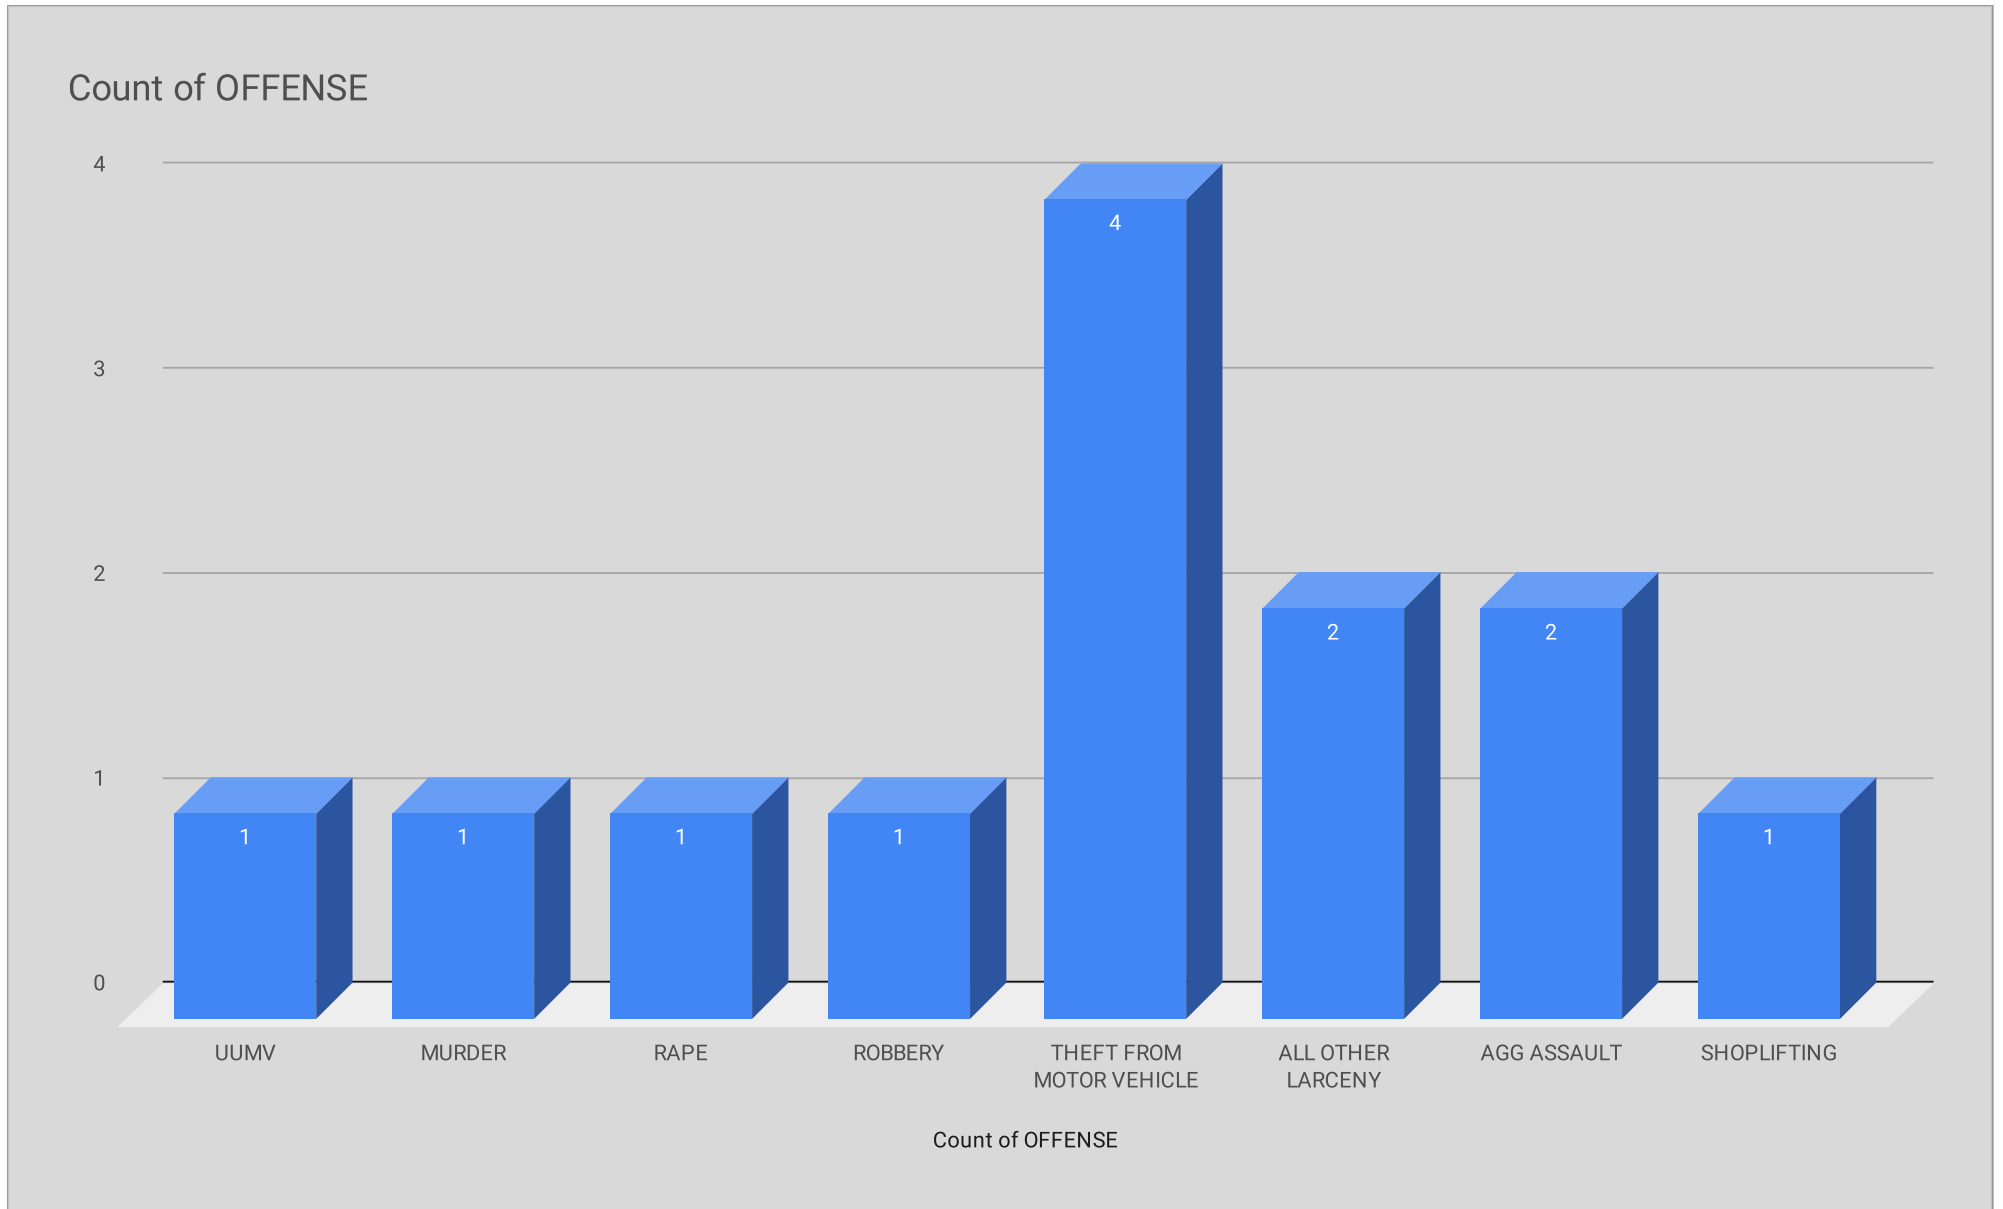

June 7 - 13, 2021

LOCATION	PREMISE	OFFENSE	ADDRESS	DATE	TIME	REPORTING AREA	SERVICE #
WILDFLOWER	Apartment Parking Lot	UUMV	8515 PARK LN	6/8/2021	10:50:00 PM	4527	101563-2021
TOWNE CENTER	Apartment Residence	MURDER	8620 PARK LN	6/8/2021	6:40:00 PM	1084	101400-2021
TRINITY COURT CONDOS	Apartment Residence	RAPE	6526 RIDGECREST RD	6/8/2021	4:03:00 PM	1084	101329-2021
WILDFLOWER	Apartment Parking Lot	ROBBERY	8515 PARK LN	6/9/2021	5:00:00 PM	4527	102042-2021
WALMART	Parking (Business)	THEFT FROM MOTOR VEHICLE	6185 RETAIL RD	6/9/2021	9:58:00 AM	4529	101805-2021
EAST TOWNE	Apartment Complex/Building	ALL OTHER LARCENY	6415 MELODY LN	6/9/2021	10:00:00 AM	1084	103522-2021
CLOVER ON PARK LANE	Apartment Parking Lot	THEFT FROM MOTOR VEHICLE	8780 PARK LN	6/9/2021	8:00:00 PM	6014	102408-2021
THE PEARL AT MIDTOWN	Apartment Parking Lot	THEFT FROM MOTOR VEHICLE	6008 RIDGECREST RD	6/10/2021	12:00:00 AM	1084	102531-2021
BILTMORE	Apartment Parking Lot	AGG ASSAULT	6254 RIDGECREST RD	6/10/2021	6:10:00 PM	1084	102688-2021
TARGET	Parking (Business)	AGG ASSAULT	6419 SKILLMAN ST	6/10/2021	1:40:00 PM	6014	102517-2021
GALLERIES AT PARK LANE	Apartment Parking Lot	THEFT FROM MOTOR VEHICLE	8110 PARK LN	6/11/2021	4:00:00 PM	1083	807826-2021
ULTA BEAUTY	Retail Store	SHOPLIFTING	8160 PARK LN	6/11/2021	10:44:00 AM	1083	807780-2021
RAMBLEWOOD/SUNCHASE	Apartment Complex/Building	ALL OTHER LARCENY	8550 PARK LN	6/11/2021	9:30:00 PM	1084	103487-2021

NIBRS Offense by Reporting Area

NIBRS Offense by Property

WEEKLY COMPARISON

■ Total Incidents ■ Violent Incidents