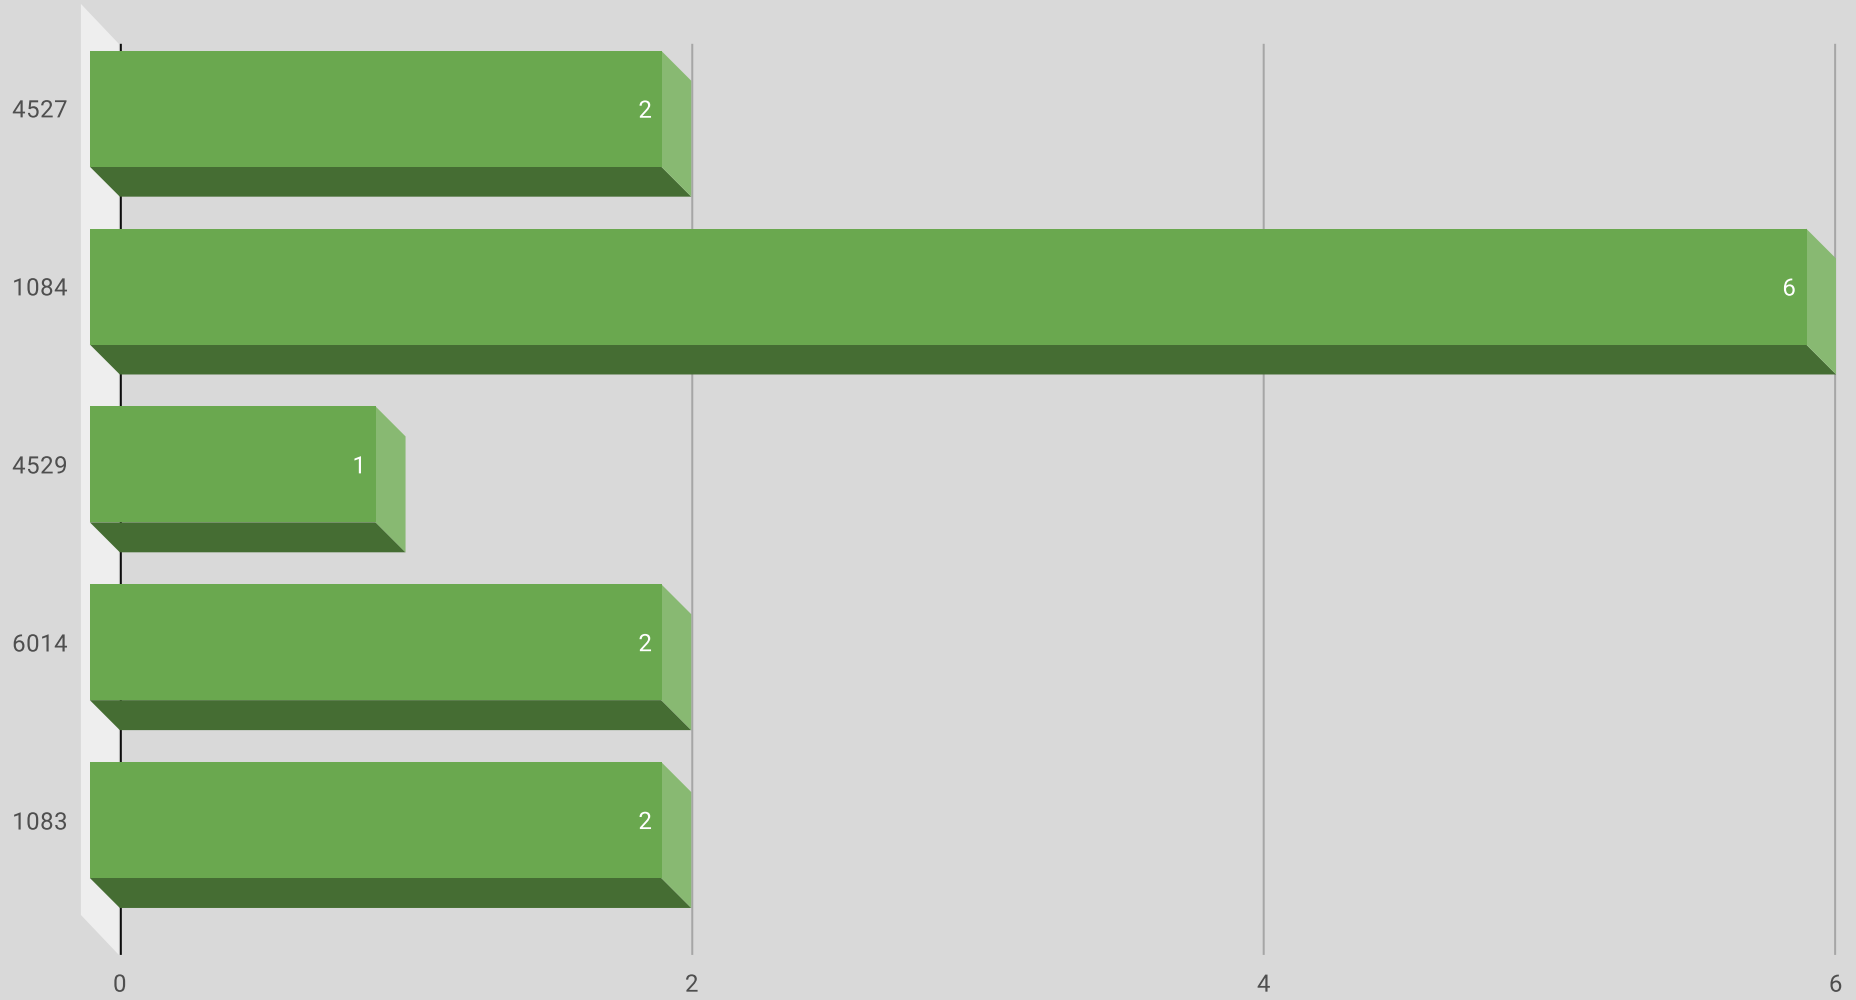

June 7 - 13, 2021

LOCATION	PREMISE	OFFENSE	ADDRESS	DATE	TIME	REPORTING AREA	SERVICE #
WILDFLOWER	Apartment Parking Lot	UUMV	8515 PARK LN	6/8/2021	10:50:00 PM	4527	101563-2021
TOWNE CENTER	Apartment Residence	MURDER	8620 PARK LN	6/8/2021	6:40:00 PM	1084	101400-2021
TRINITY COURT CONDOS	Apartment Residence	RAPE	6526 RIDGECREST RD	6/8/2021	4:03:00 PM	1084	101329-2021
WILDFLOWER	Apartment Parking Lot	ROBBERY	8515 PARK LN	6/9/2021	5:00:00 PM	4527	102042-2021
WALMART	Parking (Business)	THEFT FROM MOTOR VEHICLE	6185 RETAIL RD	6/9/2021	9:58:00 AM	4529	101805-2021
EAST TOWNE	Apartment Complex/Building	ALL OTHER LARCENY	6415 MELODY LN	6/9/2021	10:00:00 AM	1084	103522-2021
CLOVER ON PARK LANE	Apartment Parking Lot	THEFT FROM MOTOR VEHICLE	8780 PARK LN	6/9/2021	8:00:00 PM	6014	102408-2021
THE PEARL AT MIDTOWN	Apartment Parking Lot	THEFT FROM MOTOR VEHICLE	6008 RIDGECREST RD	6/10/2021	12:00:00 AM	1084	102531-2021
BILTMORE	Apartment Parking Lot	AGG ASSAULT	6254 RIDGECREST RD	6/10/2021	6:10:00 PM	1084	102688-2021
TARGET	Parking (Business)	AGG ASSAULT	6419 SKILLMAN ST	6/10/2021	1:40:00 PM	6014	102517-2021
GALLERIES AT PARK LANE	Apartment Parking Lot	THEFT FROM MOTOR VEHICLE	8110 PARK LN	6/11/2021	4:00:00 PM	1083	807826-2021
ULTA BEAUTY	Retail Store	SHOPLIFTING	8160 PARK LN	6/11/2021	10:44:00 AM	1083	807780-2021
RAMBLEWOOD/SUNCHASE	Apartment Complex/Building	ALL OTHER LARCENY	8550 PARK LN	6/11/2021	9:30:00 PM	1084	103487-2021

NIBRS Offense by Reporting Area

NIBRS Offense by Property

WEEKLY COMPARISON

■ Total Incidents ■ Violent Incidents