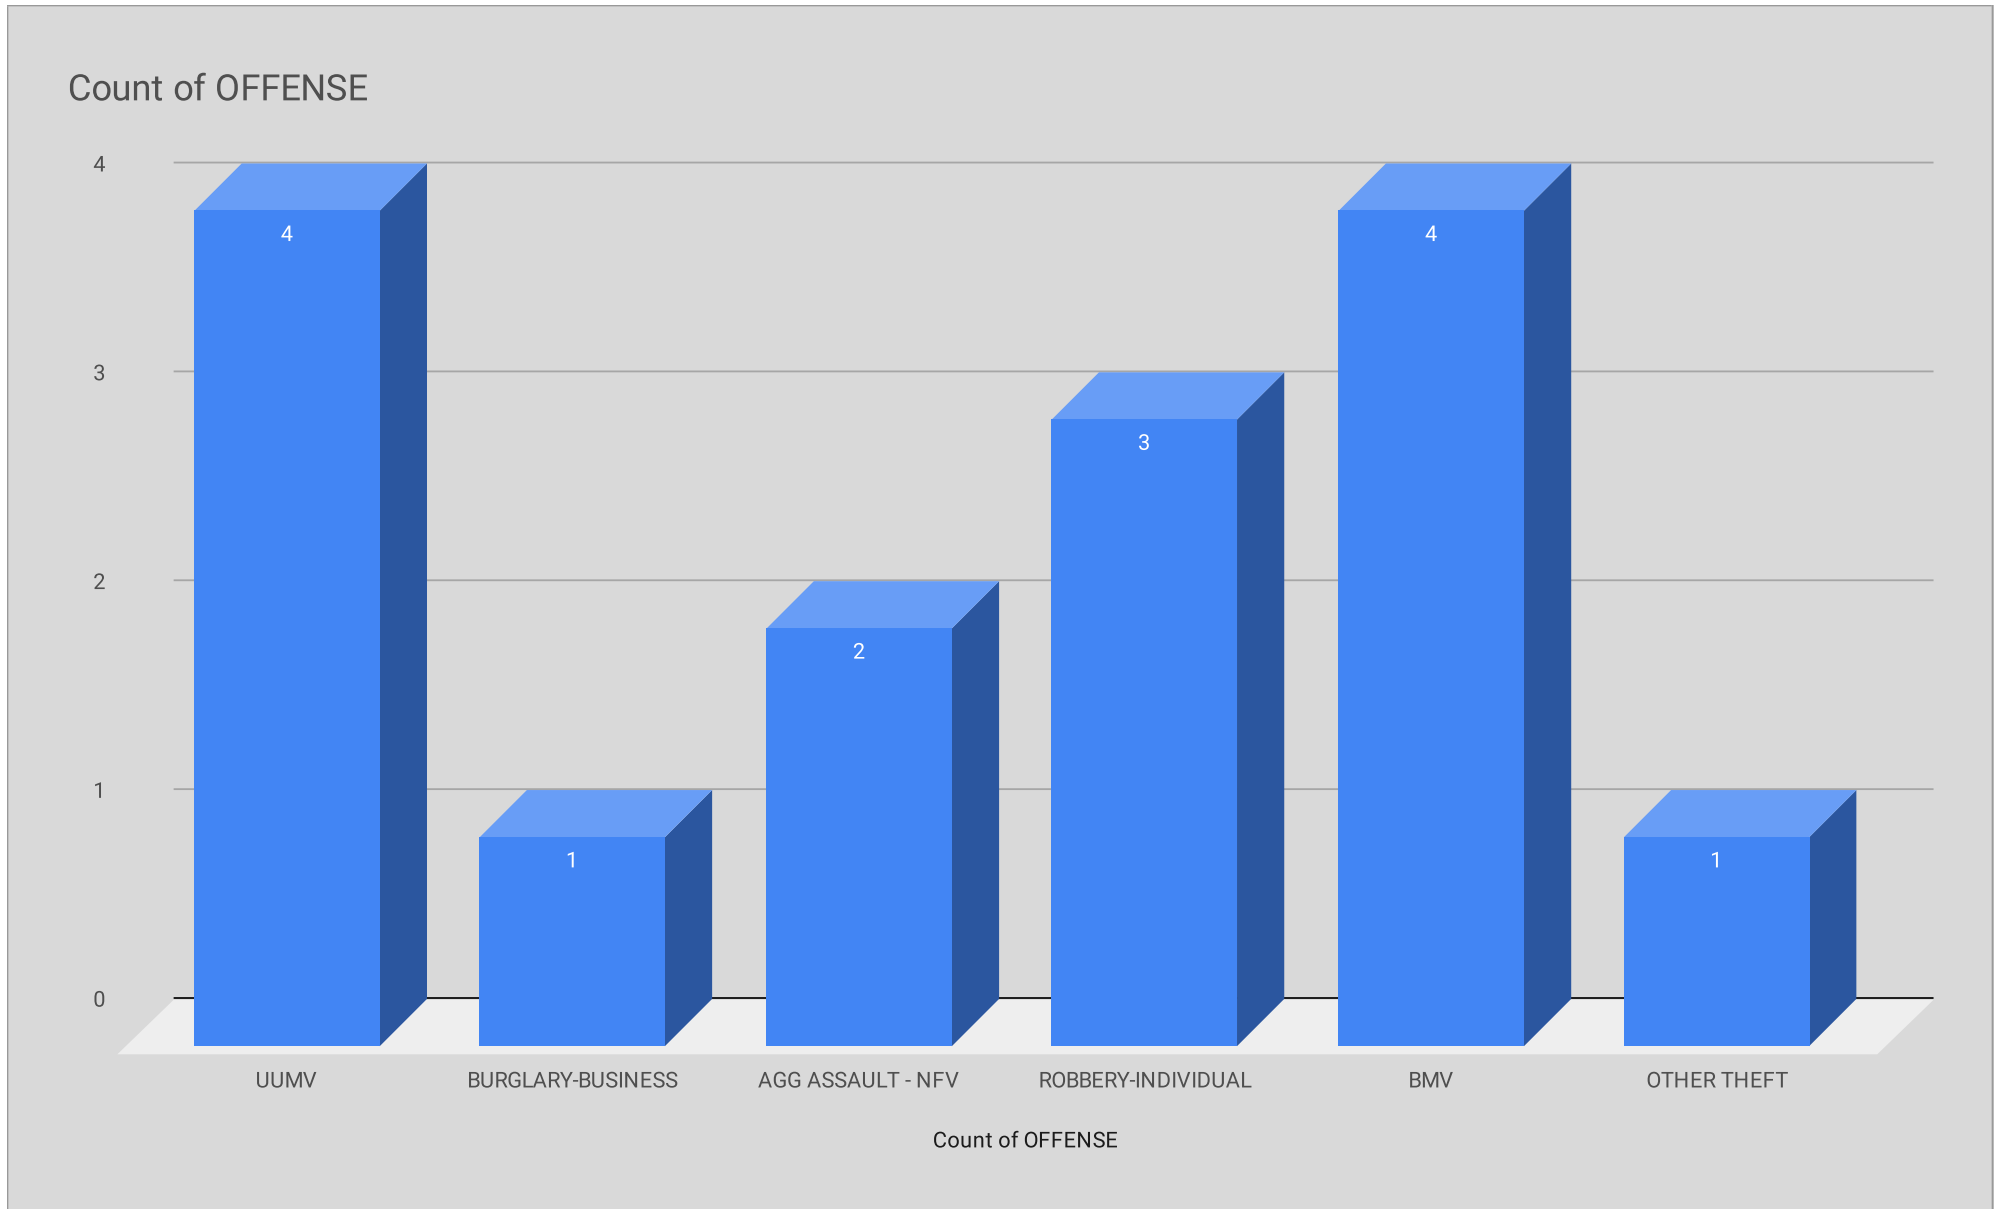

Weekly Crime Stats 06-28-21 to 07-04-21

LOCATION	PREMISE	OFFENSE	ADDRESS	DATE	TIME	REPORTING AREA	SERVICE #
Valenceo at Midtown	Apartment Parking Lot	UUMV	6131 MELODY LN	6/28/2021	11:00:00 PM	1084	185797-2021
East Town Apts	Business Office	BURGLARY-BUSINESS	6415 MELODY LN	6/28/2021	6:00:00 PM	1084	185001-2021
T-Mobile	Convenience Store	AGG ASSAULT - NFV	6891 SHADY BROOK LN	6/29/2021	8:00:00 PM	4528	186589-2021
Sunchase Square	Apartment Parking Lot	ROBBERY-INDIVIDUAL	7317 HOLLY HILL DR	6/29/2021	10:20:00 PM	1063	185980-2021
Heart House	Apartment Parking Lot	UUMV	8515 PARK LN	6/29/2021	6:50:00 PM	4527	185822-2021
Timber Creek Shopping	Parking (Business)	UUMV	6375 E NORTHWEST HWY	6/29/2021	4:48:00 PM	4620	185808-2021
The Heights at Park Lane	Apartment Parking Lot	BMV	8066 PARK LN	6/29/2021	5:00:00 PM	1083	185943-2021
Domain at Midtown Park	Apartment Parking Lot	BMV	8169 MIDTOWN BLVD	6/30/2021	2:00:00 AM	1038	185398-2021
Heart House	Apartment Complex/Building	ROBBERY-INDIVIDUAL	8515 PARK LN	6/30/2021	12:00:00 AM	4527	185790-2021
Galleries at Park Lane	Apartment Residence	ROBBERY-INDIVIDUAL	8110 PARK LN	7/1/2021	7:55:00 PM	1083	186433-2021
Cambridge Court	Apartment Complex/Building	AGG ASSAULT - NFV	5959 E NORTHWEST HWY	7/1/2021	7:00:00 PM	4529	187431-2021
Private Business	Parking (Business)	UUMV	8400 PARK LN	7/2/2021	4:30:00 PM	1084	187057-2021
The Venue at Greenville	Single Family Residence - Occupied	OTHER THEFT	5759 PINELAND DR	7/2/2021	5:00:00 PM	1063	188211-2021
Timber Creek Shopping	Parking (Business)	BMV	6185 RETAIL RD	7/3/2021	12:00:00 PM	4529	188230-2021
Timber Creek Shopping	Parking (Business)	BMV	6185 RETAIL RD	7/4/2021	11:00:00 AM	4529	188238-2021

## WEEKLY COMPARISON

■ Total Incidents ■ Violent Incidents