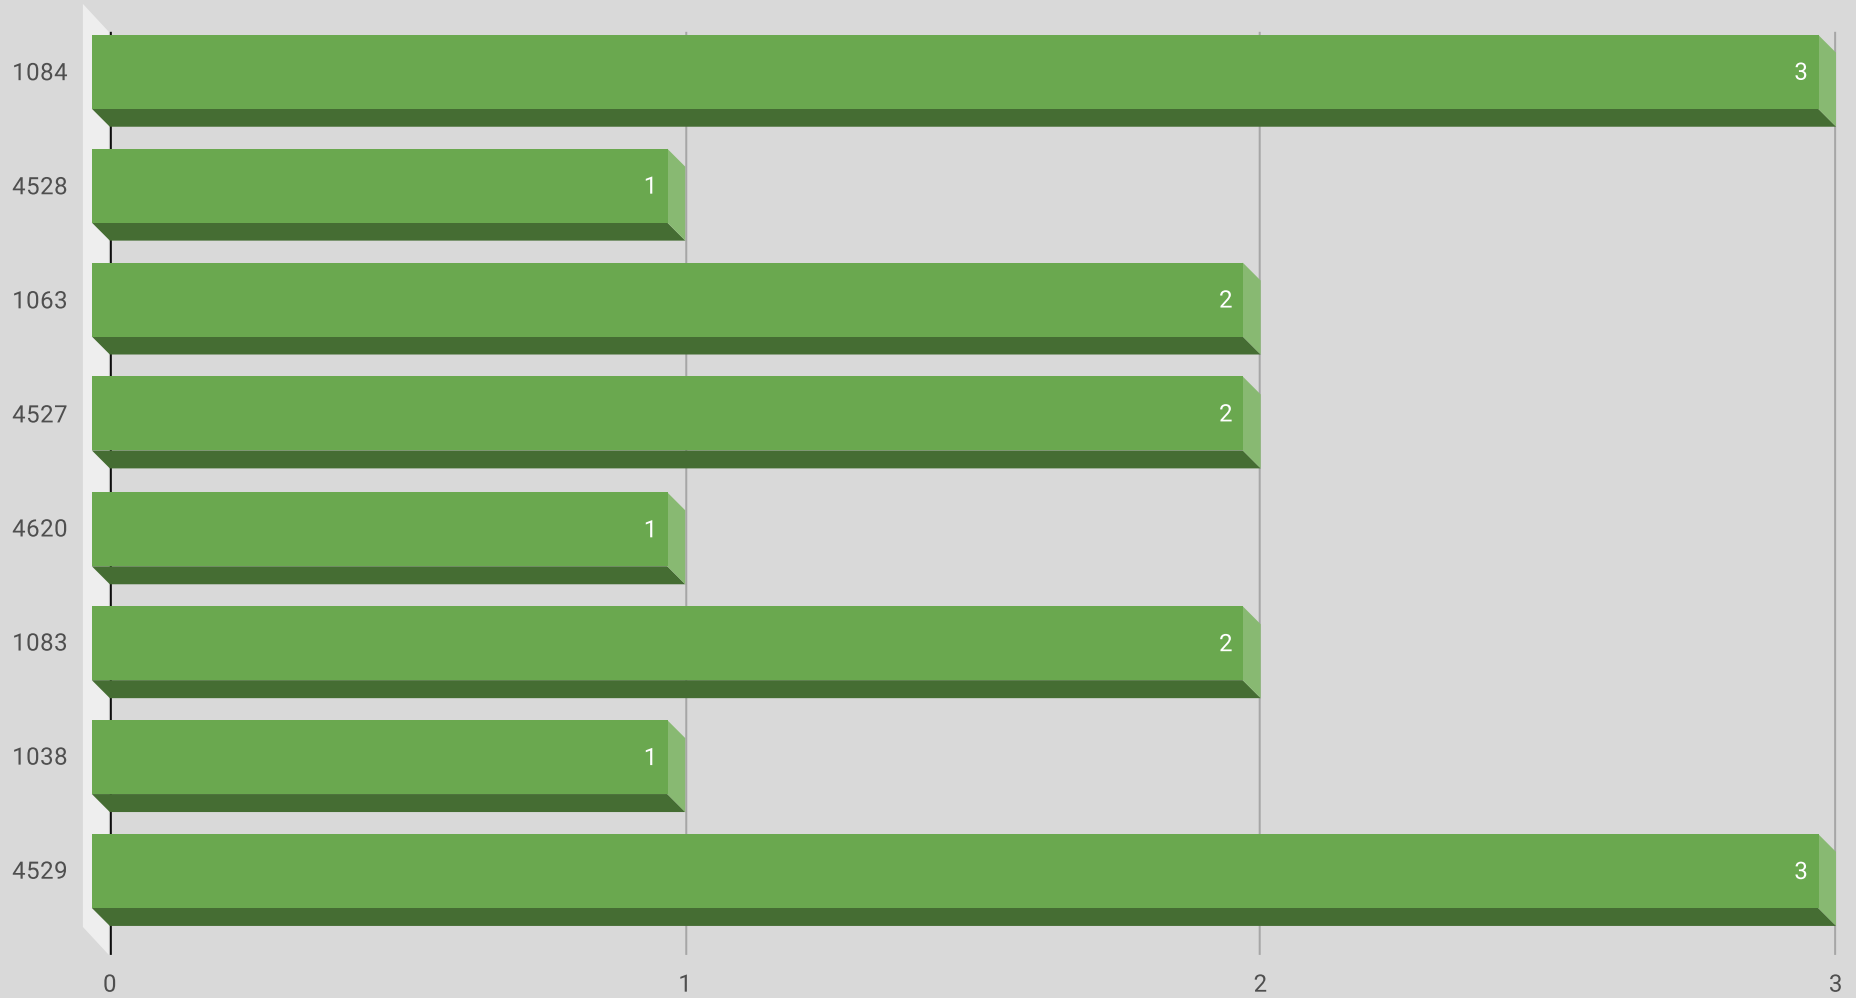

NIBRS Offense by Reporting Area