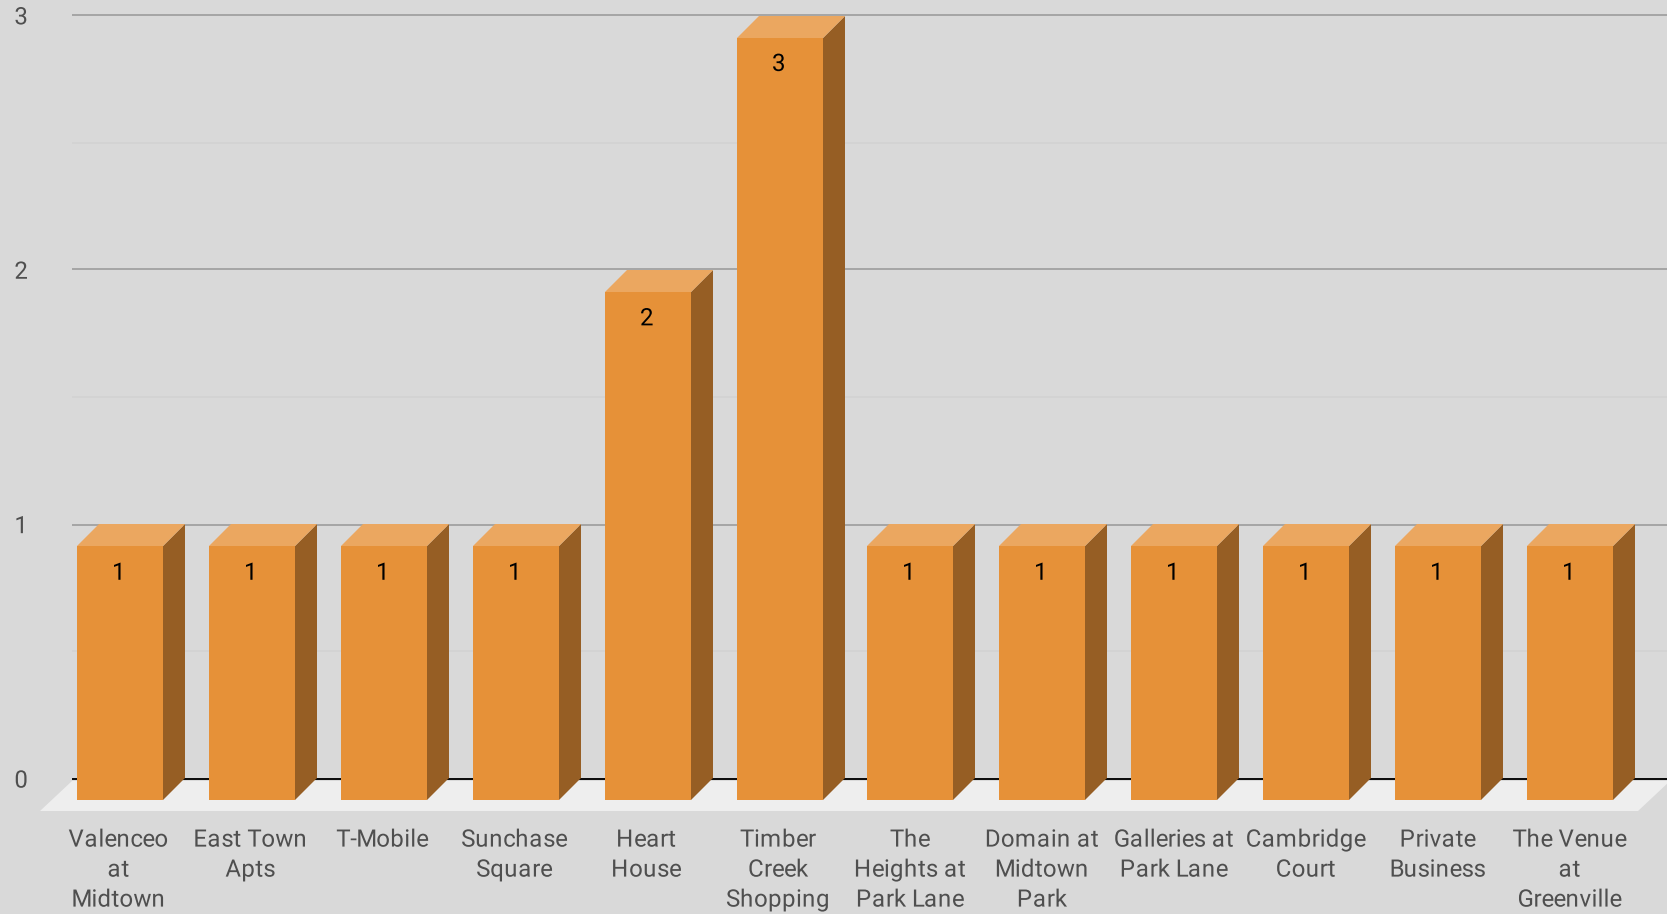

Weekly Crime Stats 06-28-21 to 07-04-21

LOCATION	PREMISE	OFFENSE	ADDRESS	DATE	TIME	REPORTING AREA	SERVICE #
Valenceo at Midtown	Apartment Parking Lot	UUMV	6131 MELODY LN	6/28/2021	11:00:00 PM	1084	185797-2021
East Town Apts	Business Office	BURGLARY-BUSINESS	6415 MELODY LN	6/28/2021	6:00:00 PM	1084	185001-2021
T-Mobile	Convenience Store	AGG ASSAULT - NFV	6891 SHADY BROOK LN	6/29/2021	8:00:00 PM	4528	186589-2021
Sunchase Square	Apartment Parking Lot	ROBBERY-INDIVIDUAL	7317 HOLLY HILL DR	6/29/2021	10:20:00 PM	1063	185980-2021
Heart House	Apartment Parking Lot	UUMV	8515 PARK LN	6/29/2021	6:50:00 PM	4527	185822-2021
Timber Creek Shopping	Parking (Business)	UUMV	6375 E NORTHWEST HWY	6/29/2021	4:48:00 PM	4620	185808-2021
The Heights at Park Lane	Apartment Parking Lot	BMV	8066 PARK LN	6/29/2021	5:00:00 PM	1083	185943-2021
Domain at Midtown Park	Apartment Parking Lot	BMV	8169 MIDTOWN BLVD	6/30/2021	2:00:00 AM	1038	185398-2021
Heart House	Apartment Complex/Building	ROBBERY-INDIVIDUAL	8515 PARK LN	6/30/2021	12:00:00 AM	4527	185790-2021
Galleries at Park Lane	Apartment Residence	ROBBERY-INDIVIDUAL	8110 PARK LN	7/1/2021	7:55:00 PM	1083	186433-2021
Cambridge Court	Apartment Complex/Building	AGG ASSAULT - NFV	5959 E NORTHWEST HWY	7/1/2021	7:00:00 PM	4529	187431-2021
Private Business	Parking (Business)	UUMV	8400 PARK LN	7/2/2021	4:30:00 PM	1084	187057-2021
The Venue at Greenville	Single Family Residence - Occupied	OTHER THEFT	5759 PINELAND DR	7/2/2021	5:00:00 PM	1063	188211-2021
Timber Creek Shopping	Parking (Business)	BMV	6185 RETAIL RD	7/3/2021	12:00:00 PM	4529	188230-2021
Timber Creek Shopping	Parking (Business)	BMV	6185 RETAIL RD	7/4/2021	11:00:00 AM	4529	188238-2021

### NIBRS Offense by Reporting Area

## WEEKLY COMPARISON

■ Total Incidents ■ Violent Incidents