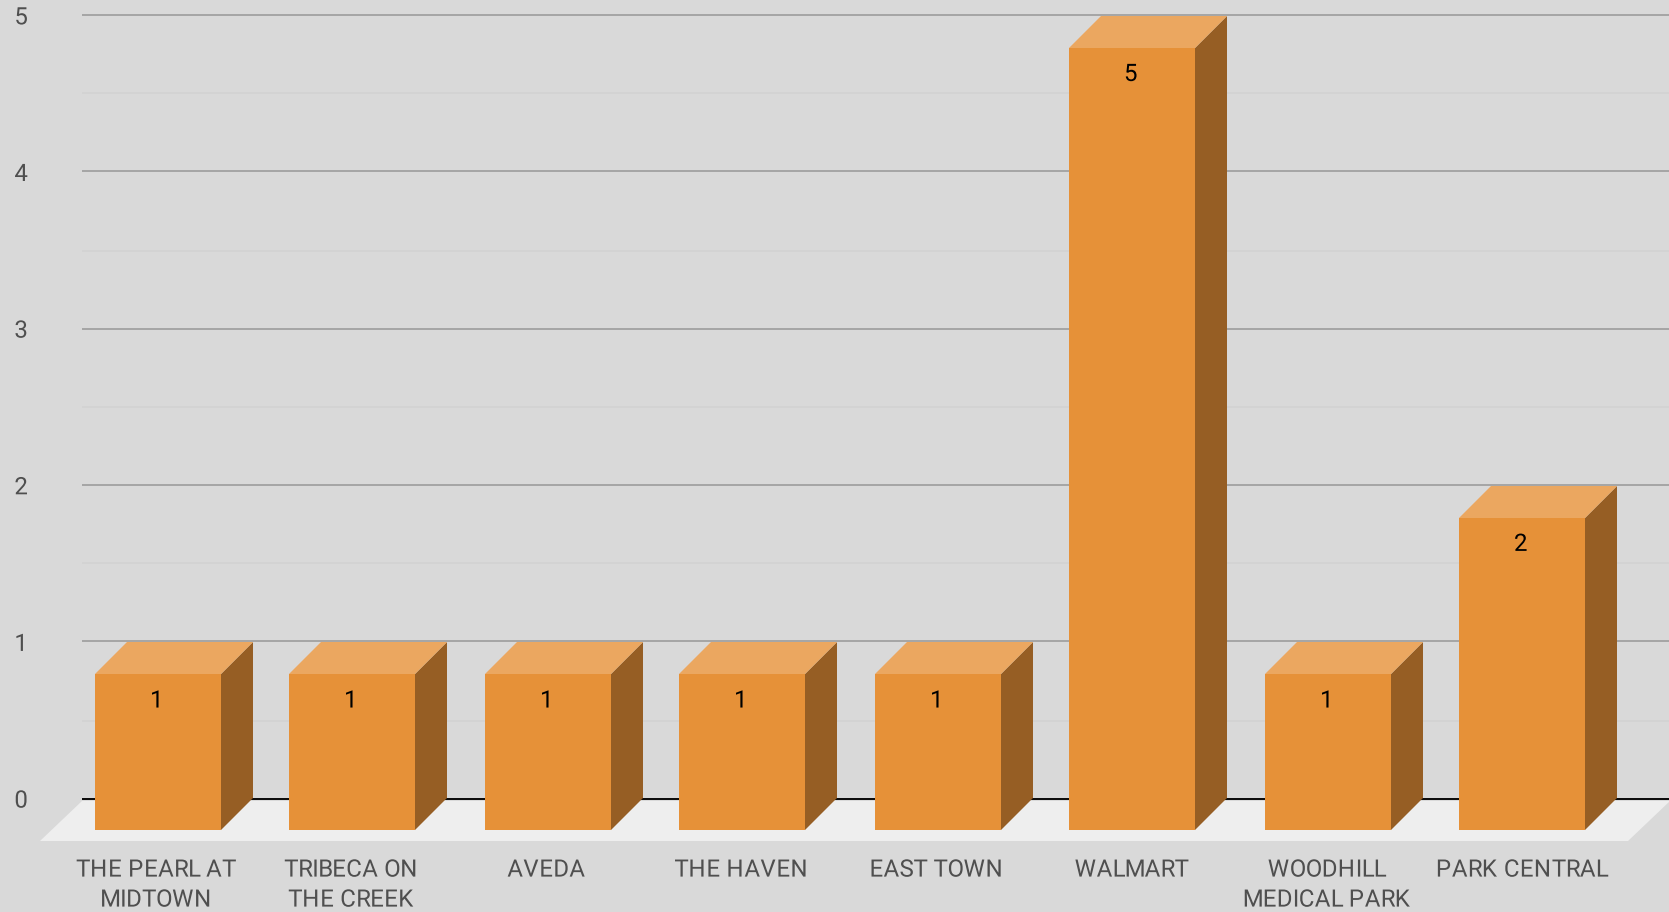

April 19 - 25, 2021

LOCATION	PREMISE	OFFENSE	ADDRESS	DATE	TIME	REPORTING AREA	SERVICE #
THE PEARL AT MIDTOWN	Apartment Parking Lot	THEFT FROM MOTOR VEHICLE	6008 RIDGECREST RD	4/19/2021	8:15:00 PM	1084	805270-2021
TRIBECA ON THE CREEK	Apartment Parking Lot	UUMV	6262 MELODY LN	4/20/2021	8:00:00 PM	4529	068717-2021
AVEDA	Specialty Store (In a Specific Item)	SHOPLIFTING	8188 PARK LN	4/20/2021	12:00:00 PM	1083	068230-2021
THE HAVEN	Apartment Complex/Building	AGG ASSAULT - FV	5827 BLACKWELL ST	4/21/2021	1:50:00 PM	4528	068921-2021
EAST TOWN	Apartment Parking Lot	UUMV	6415 MELODY LN	4/21/2021	8:00:00 AM	1084	069193-2021
WALMART	Convenience Store	SHOPLIFTING	6185 RETAIL RD	4/22/2021	11:15:00 PM	4529	069851-2021
WOODHILL MEDICAL PARK	Parking (Business)	UUMV	8335 WALNUT HILL LN	4/22/2021	11:00:00 AM	4524	069520-2021
WALMART	Retail Store	SHOPLIFTING	6185 RETAIL RD	4/23/2021	2:11:00 PM	4529	070258-2021
WALMART	Retail Store	SHOPLIFTING	6185 RETAIL RD	4/23/2021	2:11:00 PM	4529	070257-2021
PARK CENTRAL	Apartment Parking Lot	THEFT FROM MOTOR VEHICLE	8325 MEADOW RD	4/23/2021	9:00:00 AM	1038	070269-2021
WALMART	Retail Store	SHOPLIFTING	6185 RETAIL RD	4/24/2021	2:00:00 PM	4529	071045-2021
PARK CENTRAL	Apartment Parking Lot	THEFT FROM MOTOR VEHICLE	8325 MEADOW RD	4/24/2021	1:00:00 AM	1038	805557-2021
WALMART	Retail Store	SHOPLIFTING	6185 RETAIL RD	4/24/2021	8:15:00 PM	4529	071110-2021

### NIBRS Offense by Reporting Area

## WEEKLY COMPARISON

■ Total Incidents ■ Violent Incidents