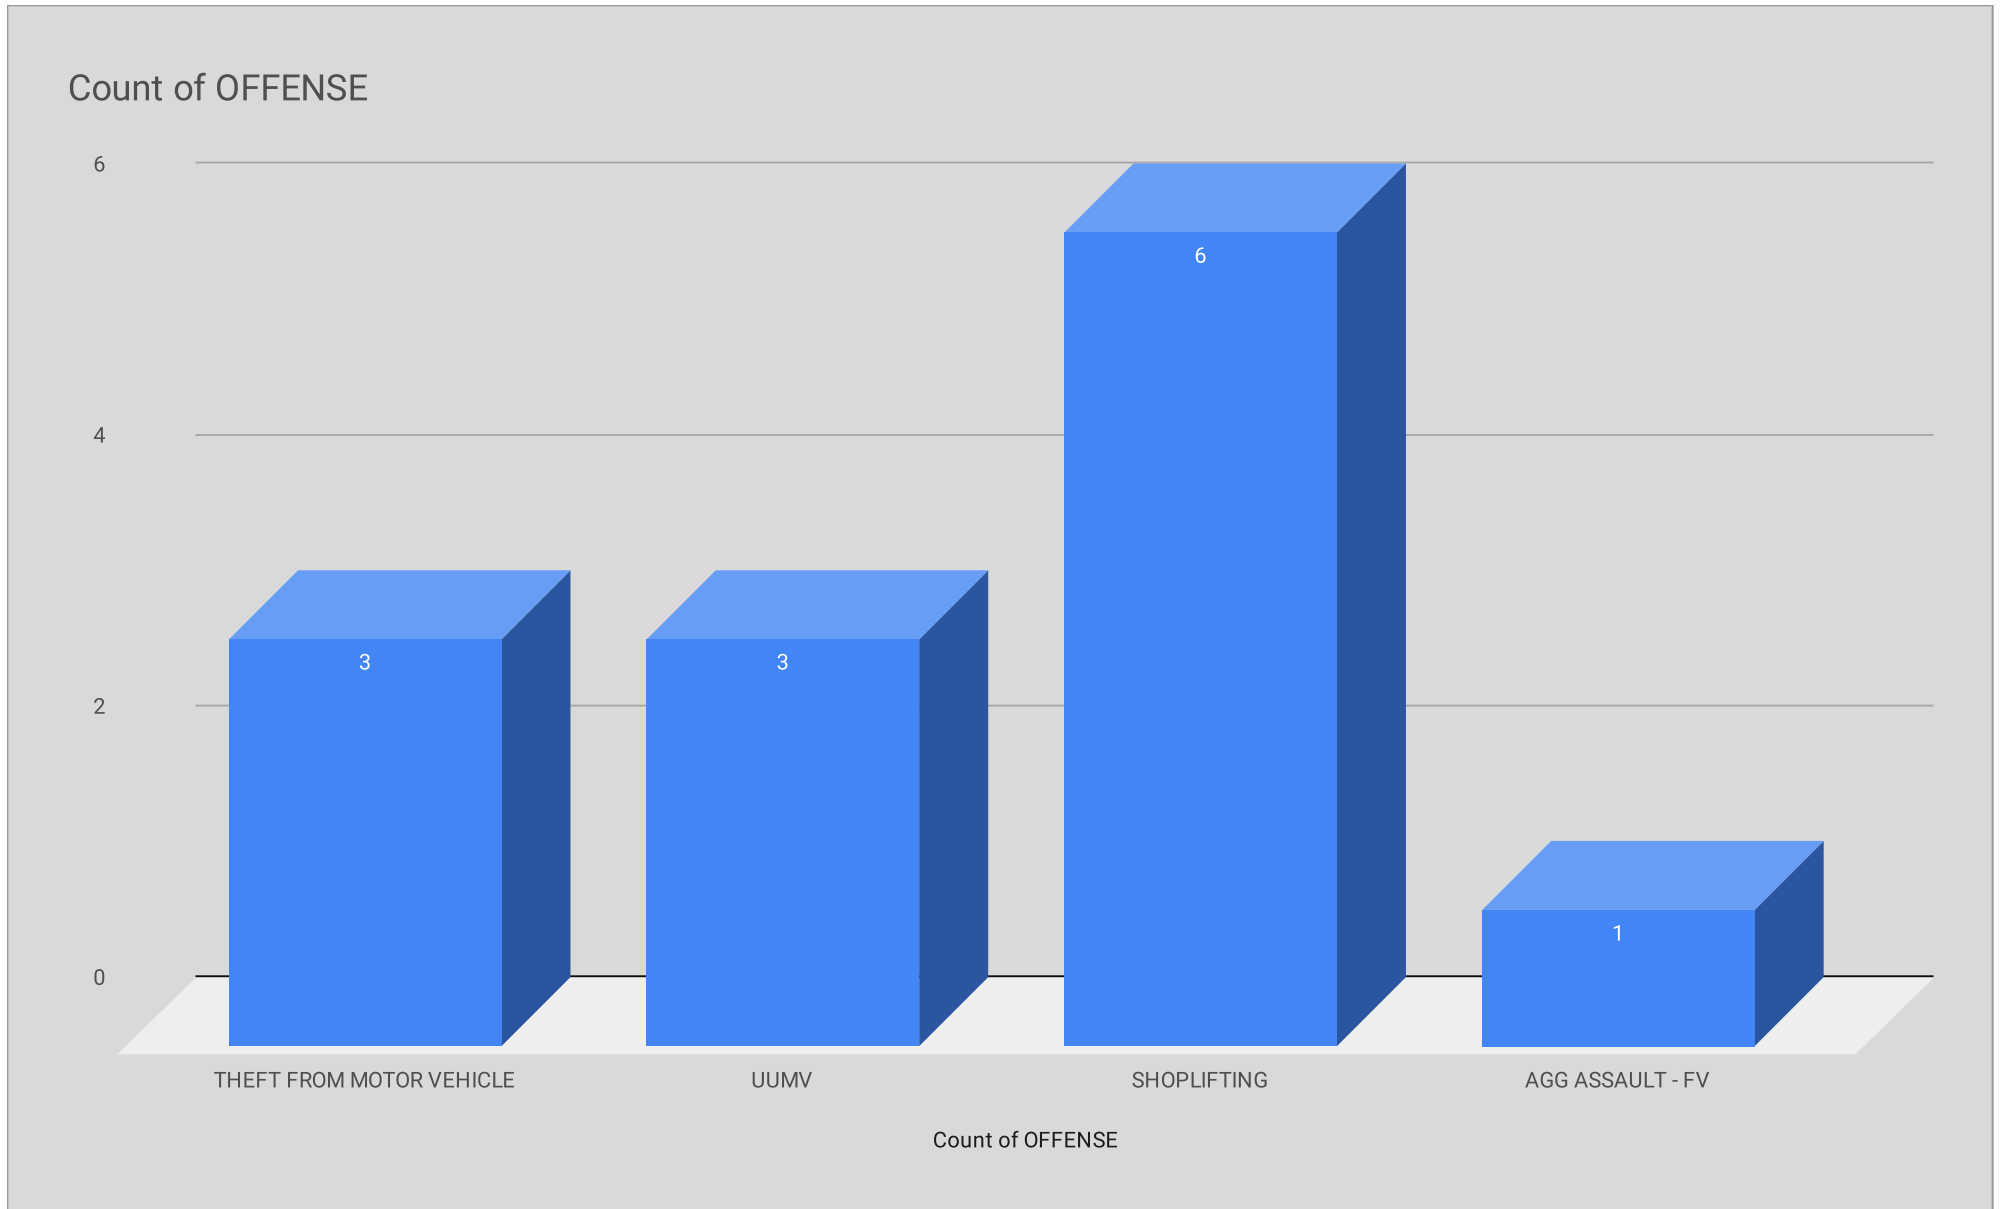

April 19 - 25, 2021

LOCATION	PREMISE	OFFENSE	ADDRESS	DATE	TIME	REPORTING AREA	SERVICE #
THE PEARL AT MIDTOWN	Apartment Parking Lot	THEFT FROM MOTOR VEHICLE	6008 RIDGECREST RD	4/19/2021	8:15:00 PM	1084	805270-2021
TRIBECA ON THE CREEK	Apartment Parking Lot	UUMV	6262 MELODY LN	4/20/2021	8:00:00 PM	4529	068717-2021
AVEDA	Specialty Store (In a Specific Item)	SHOPLIFTING	8188 PARK LN	4/20/2021	12:00:00 PM	1083	068230-2021
THE HAVEN	Apartment Complex/Building	AGG ASSAULT - FV	5827 BLACKWELL ST	4/21/2021	1:50:00 PM	4528	068921-2021
EAST TOWN	Apartment Parking Lot	UUMV	6415 MELODY LN	4/21/2021	8:00:00 AM	1084	069193-2021
WALMART	Convenience Store	SHOPLIFTING	6185 RETAIL RD	4/22/2021	11:15:00 PM	4529	069851-2021
WOODHILL MEDICAL PARK	Parking (Business)	UUMV	8335 WALNUT HILL LN	4/22/2021	11:00:00 AM	4524	069520-2021
WALMART	Retail Store	SHOPLIFTING	6185 RETAIL RD	4/23/2021	2:11:00 PM	4529	070258-2021
WALMART	Retail Store	SHOPLIFTING	6185 RETAIL RD	4/23/2021	2:11:00 PM	4529	070257-2021
PARK CENTRAL	Apartment Parking Lot	THEFT FROM MOTOR VEHICLE	8325 MEADOW RD	4/23/2021	9:00:00 AM	1038	070269-2021
WALMART	Retail Store	SHOPLIFTING	6185 RETAIL RD	4/24/2021	2:00:00 PM	4529	071045-2021
PARK CENTRAL	Apartment Parking Lot	THEFT FROM MOTOR VEHICLE	8325 MEADOW RD	4/24/2021	1:00:00 AM	1038	805557-2021
WALMART	Retail Store	SHOPLIFTING	6185 RETAIL RD	4/24/2021	8:15:00 PM	4529	071110-2021

## WEEKLY COMPARISON

■ Total Incidents ■ Violent Incidents