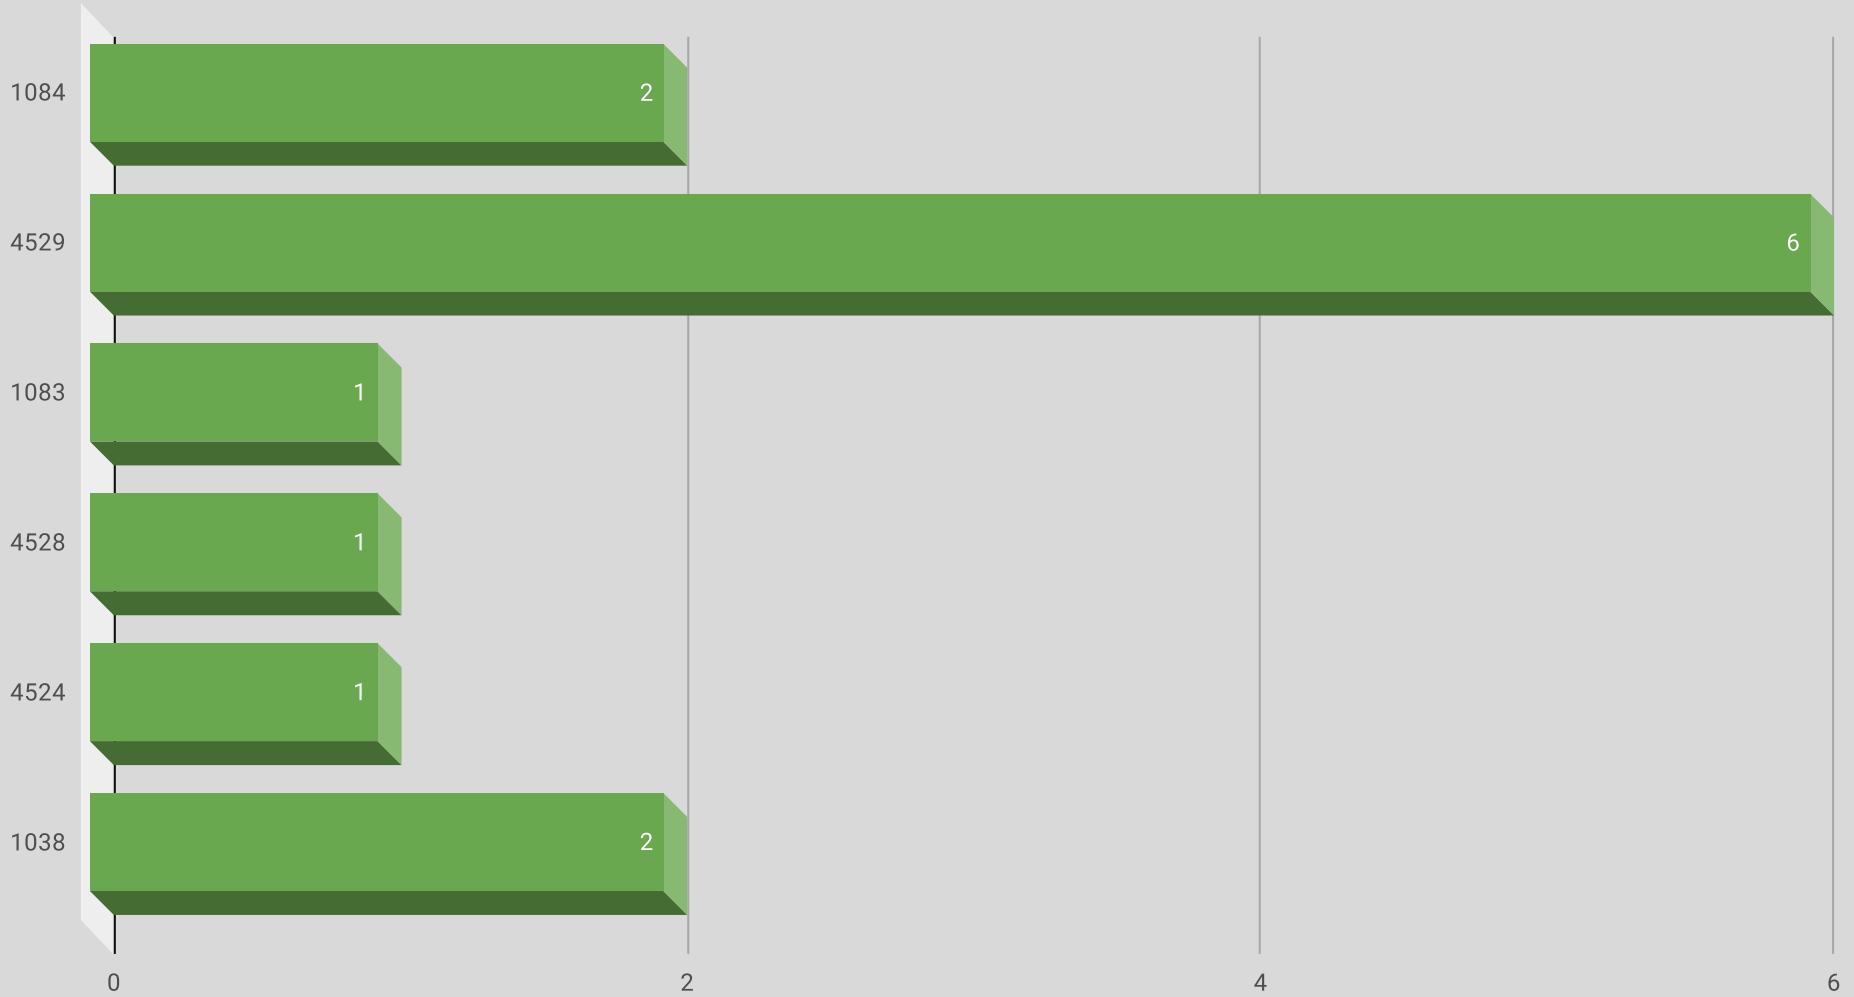

NIBRS Offense by Reporting Area