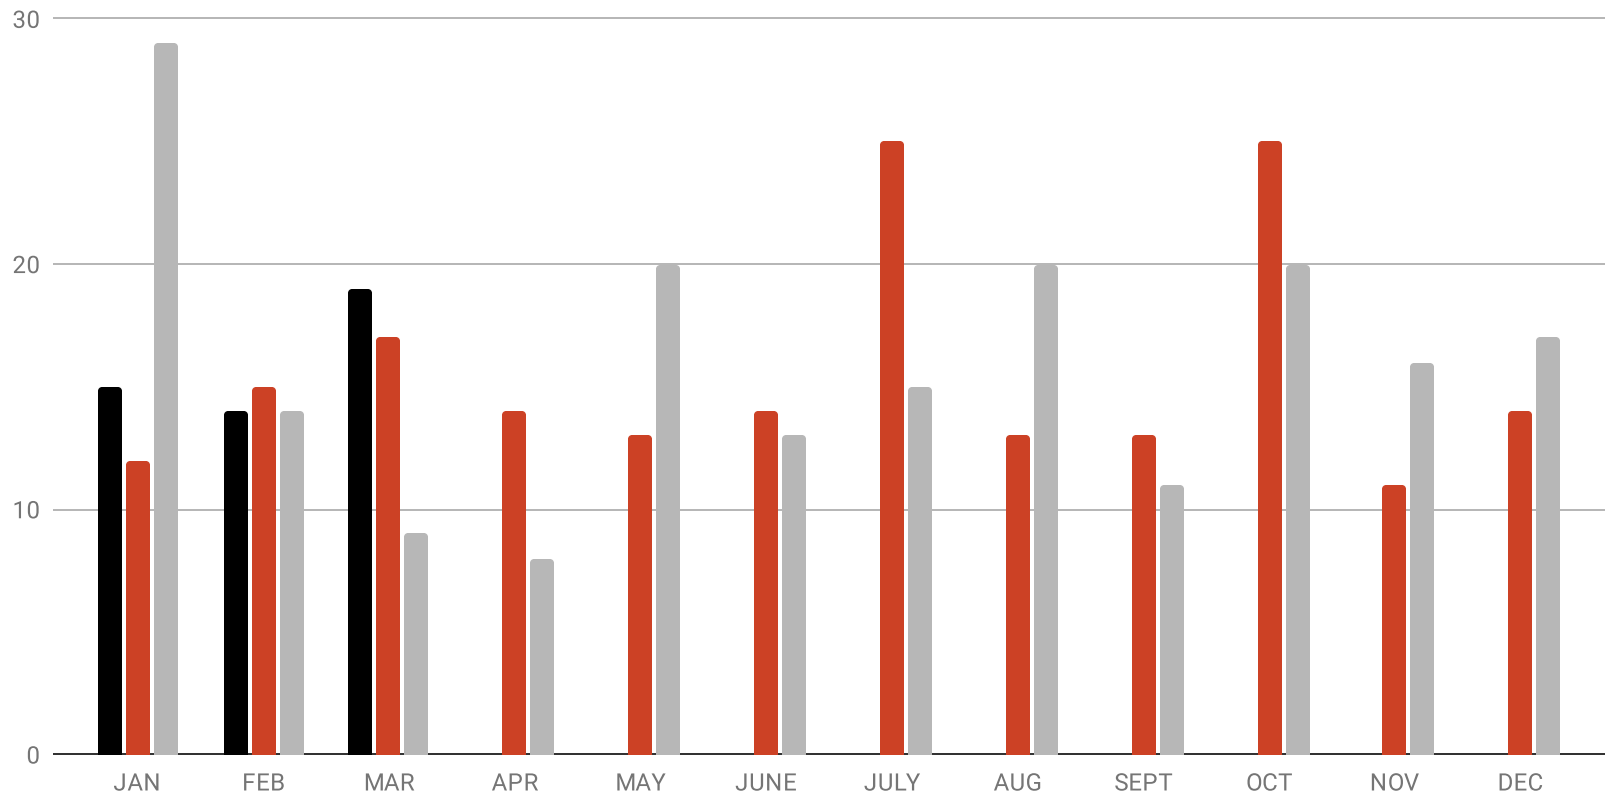

## TOTAL OFFENSES BY MONTH

	JAN	FEB	MAR	APR	MAY	JUNE	JULY	AUG	SEPT	OCT	NOV	DEC	TOTAL
<b>2021</b>	<b>69</b>	<b>71</b>	<b>85</b>										<b>225</b>
<b>2020</b>	<b>112</b>	<b>81</b>	<b>82</b>	<b>56</b>	<b>62</b>	<b>83</b>	<b>82</b>	<b>66</b>	<b>63</b>	<b>80</b>	<b>55</b>	<b>70</b>	<b>892</b>
<b>2019</b>	<b>93</b>	<b>61</b>	<b>48</b>	<b>59</b>	<b>84</b>	<b>62</b>	<b>59</b>	<b>85</b>	<b>47</b>	<b>91</b>	<b>98</b>	<b>94</b>	<b>881</b>

## YTD TOTAL OFFENSE COMPARISON

## VIOLENT OFFENSE BY MONTH

	JAN	FEB	MAR	APR	MAY	JUNE	JULY	AUG	SEPT	OCT	NOV	DEC	TOTAL
<b>2021</b>	<b>15</b>	<b>14</b>	<b>19</b>										<b>48</b>
<b>2020</b>	12	15	17	14	13	14	25	13	13	25	11	14	186
<b>2019</b>	29	14	9	8	20	13	15	20	11	20	16	17	192

### YTD VIOLENT COMPARISON

AUTO RELATED OFFENSE BY MONTH													
	JAN	FEB	MAR	APR	MAY	JUNE	JULY	AUG	SEPT	OCT	NOV	DEC	TOTAL
<b>2021</b>	<b>38</b>	<b>29</b>	<b>35</b>										<b>102</b>
<b>2020</b>	61	37	36	27	38	56	37	36	36	38	20	31	453
<b>2019</b>	32	24	12	25	26	21	27	28	18	35	42	34	324