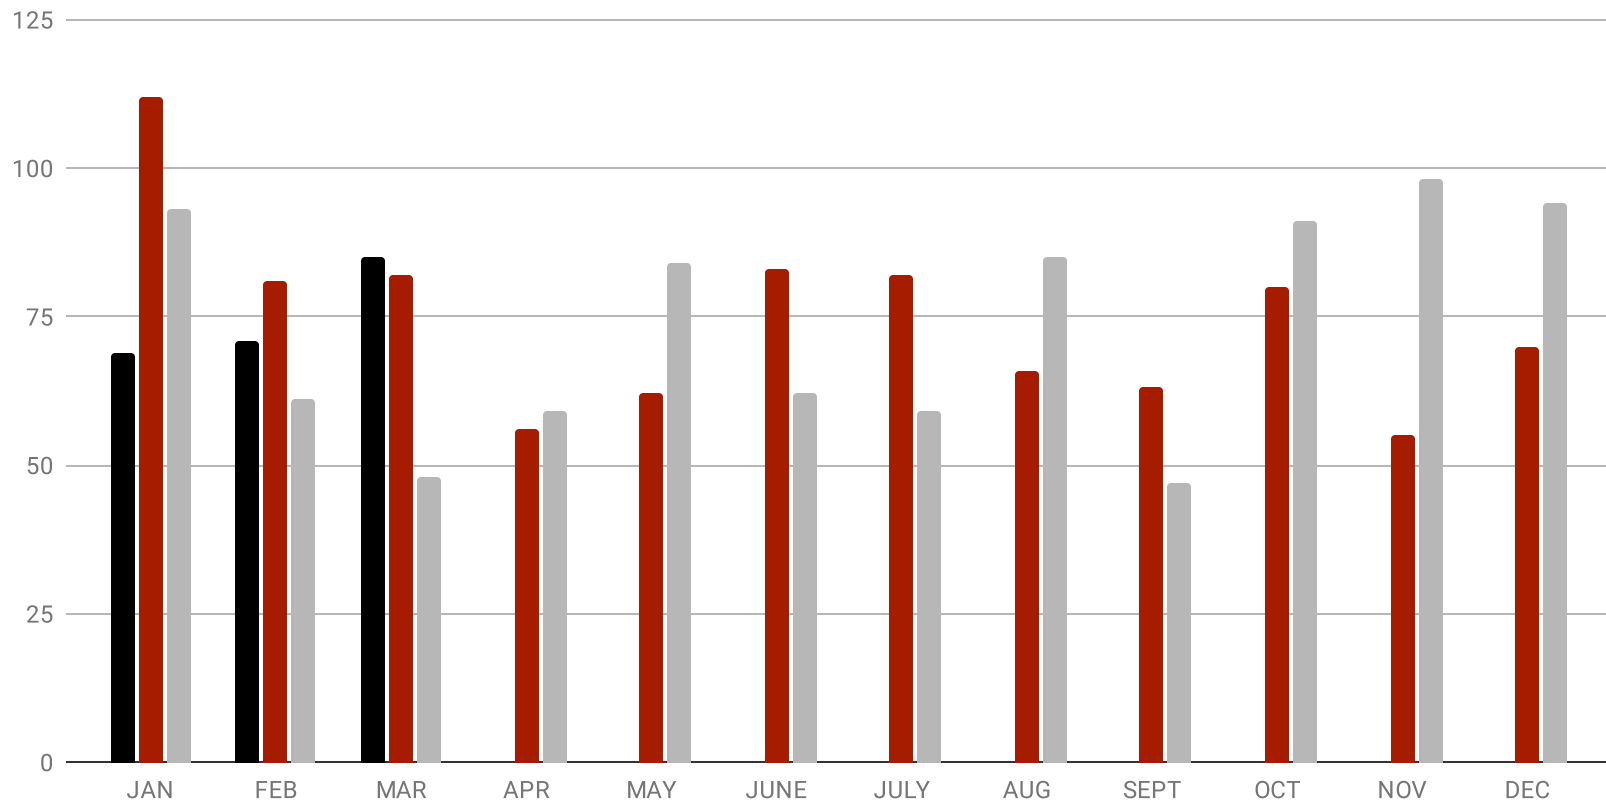

## TOTAL OFFENSES BY MONTH

	JAN	FEB	MAR	APR	MAY	JUNE	JULY	AUG	SEPT	OCT	NOV	DEC	TOTAL
<b>2021</b>	<b>69</b>	<b>71</b>	<b>85</b>										<b>225</b>
<b>2020</b>	<b>112</b>	<b>81</b>	<b>82</b>	<b>56</b>	<b>62</b>	<b>83</b>	<b>82</b>	<b>66</b>	<b>63</b>	<b>80</b>	<b>55</b>	<b>70</b>	<b>892</b>
<b>2019</b>	<b>93</b>	<b>61</b>	<b>48</b>	<b>59</b>	<b>84</b>	<b>62</b>	<b>59</b>	<b>85</b>	<b>47</b>	<b>91</b>	<b>98</b>	<b>94</b>	<b>881</b>

## YTD TOTAL OFFENSE COMPARISON

## VIOLENT OFFENSE BY MONTH

	JAN	FEB	MAR	APR	MAY	JUNE	JULY	AUG	SEPT	OCT	NOV	DEC	TOTAL
<b>2021</b>	<b>15</b>	<b>14</b>	<b>19</b>										<b>48</b>
<b>2020</b>	12	15	17	14	13	14	25	13	13	25	11	14	186
<b>2019</b>	29	14	9	8	20	13	15	20	11	20	16	17	192

### YTD VIOLENT COMPARISON

AUTO RELATED OFFENSE BY MONTH													
	JAN	FEB	MAR	APR	MAY	JUNE	JULY	AUG	SEPT	OCT	NOV	DEC	TOTAL
<b>2021</b>	<b>38</b>	<b>29</b>	<b>35</b>										<b>102</b>
<b>2020</b>	61	37	36	27	38	56	37	36	36	38	20	31	453
<b>2019</b>	32	24	12	25	26	21	27	28	18	35	42	34	324