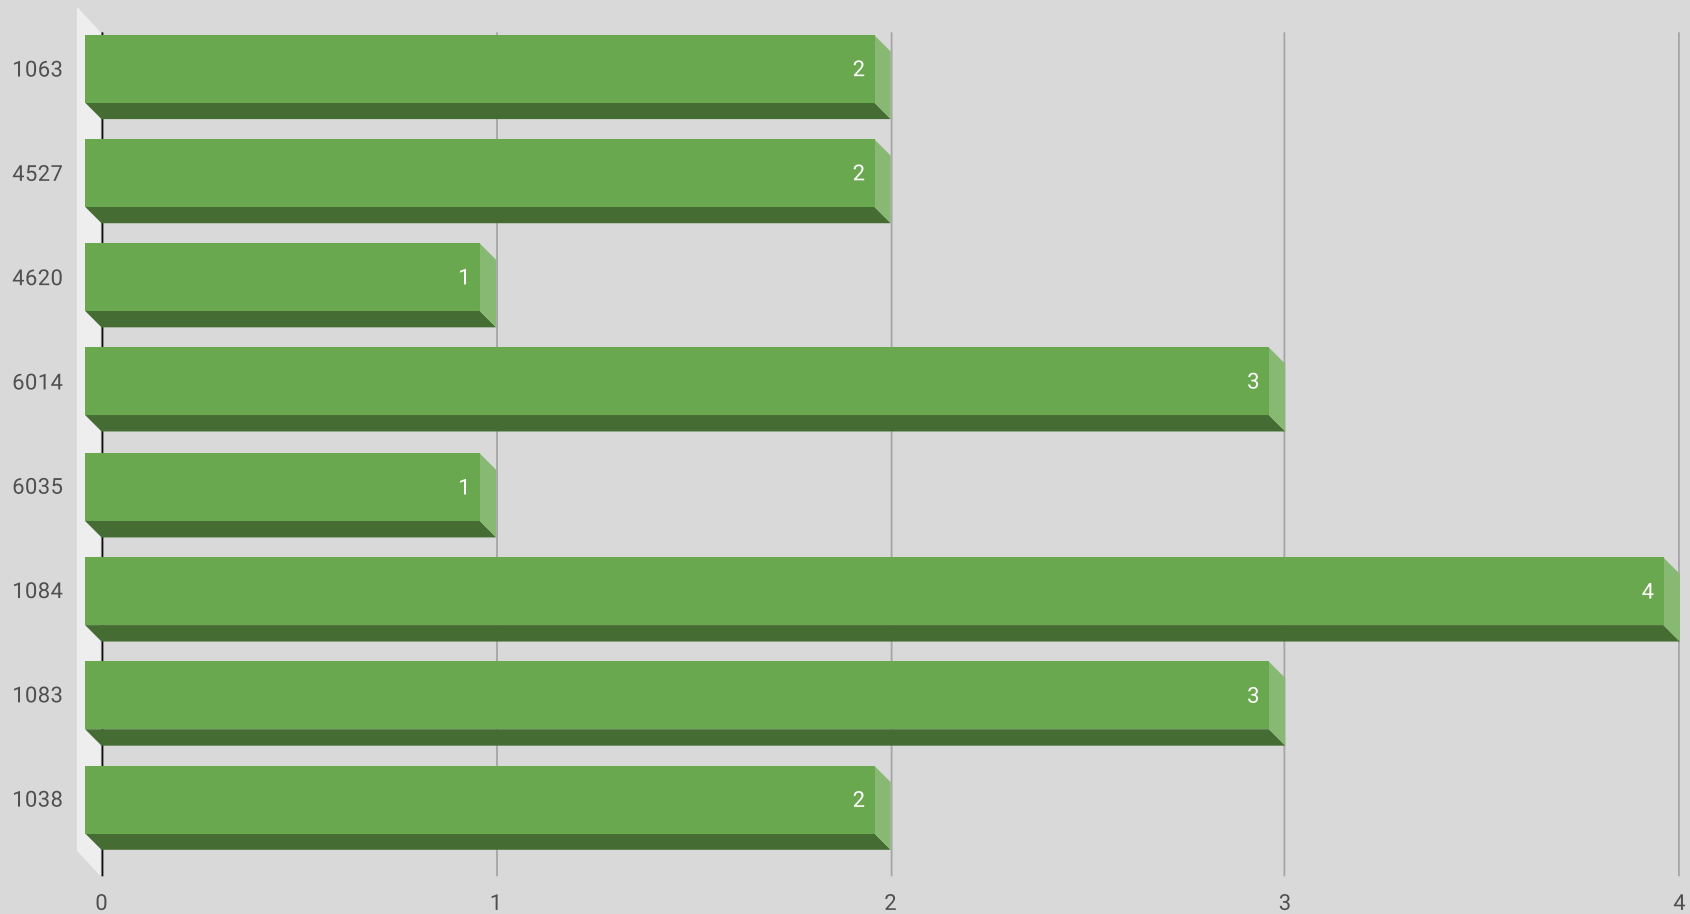

NIBRS Offense by Reporting Area