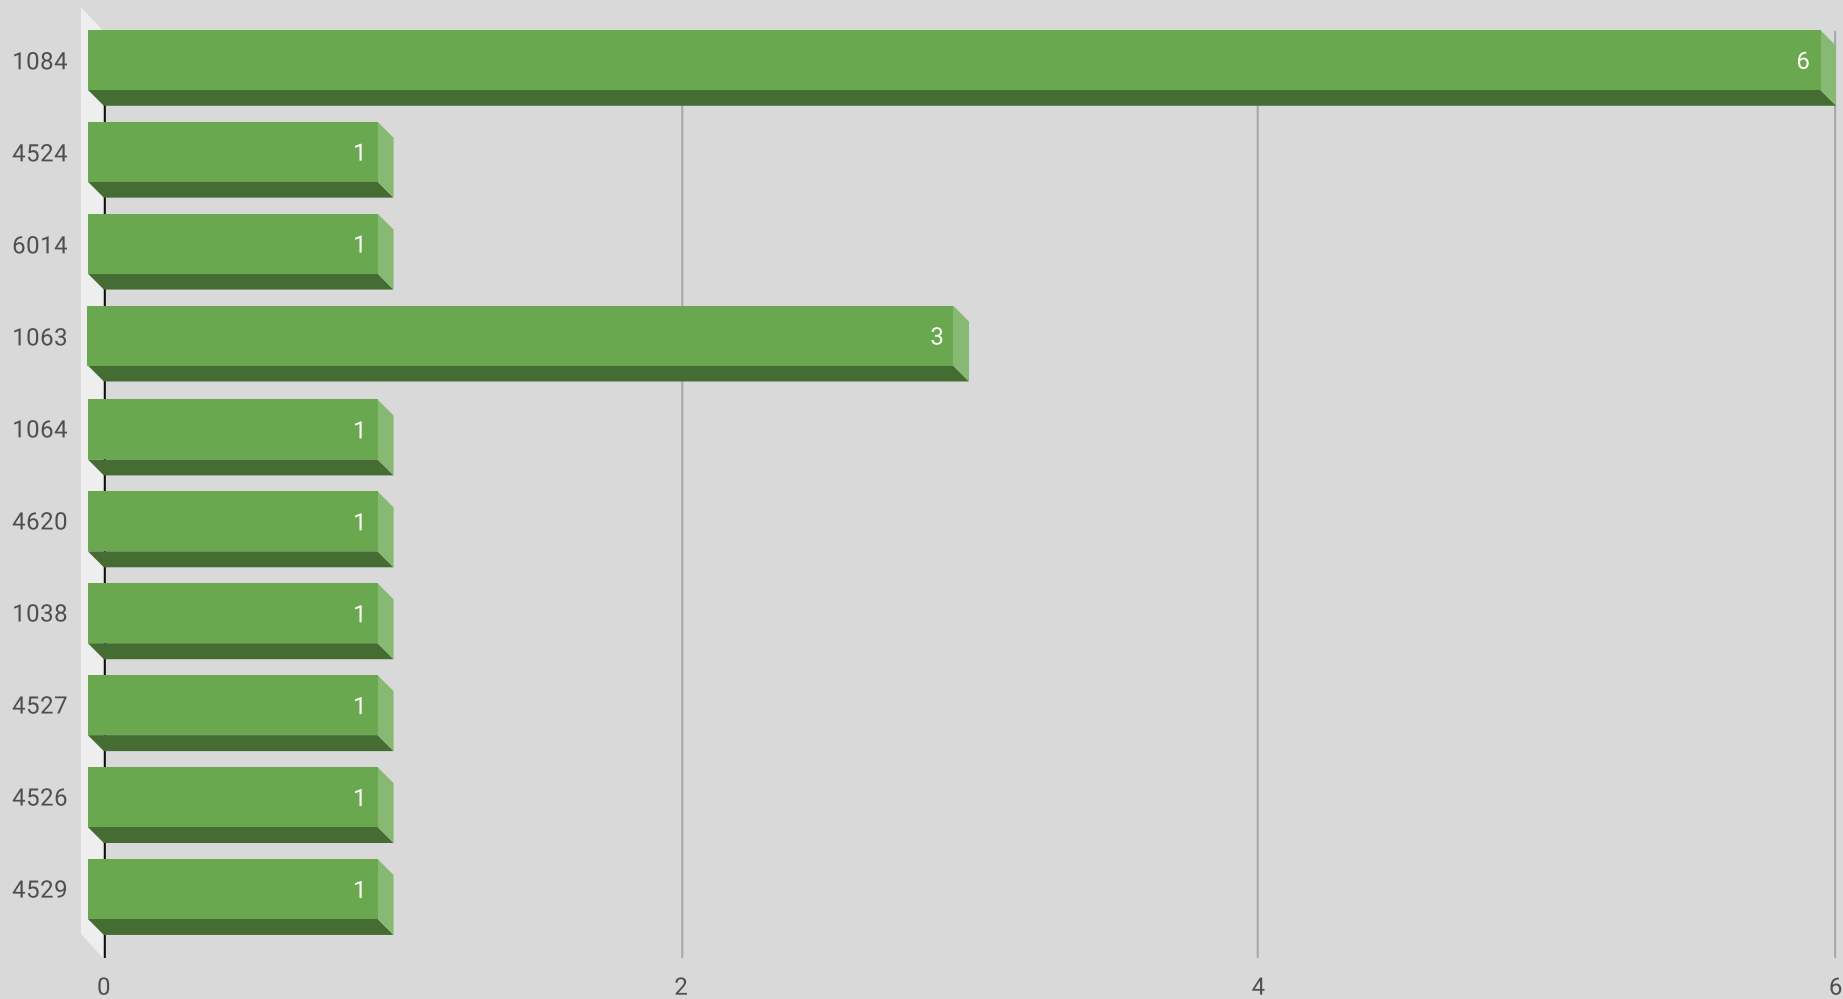

Vickery Midtown Stats Feb 7, 2022 -Feb 13, 2022

LOCATION	PREMISE	OFFENSE	ADDRESS	DATE	TIME	REPORTING AREA	SERVICE #
Cityscape Apts.	Apartment Parking Lot	BMV	6466 RIDGECREST RD	2/13/2022	10:00:00 PM	1084	027198-2022
Everra Midtown Park Apts.	Apartment Parking Lot	BMV	8250 MEADOW RD	2/13/2022	3:30:00 PM	4524	027319-2022
Ivanhoe Apts.	Apartment Complex/Building	BMV	8882 PARK LN	2/13/2022	12:00:00 AM	6014	026631-2022
Ivy Apts	Apartment Residence	FONDLING	7225 FAIR OAKS AVE	2/12/2022	12:45:00 PM	1063	026324-2022
Crestridge Apts.	Apartment Parking Lot	BMV	6417 RIDGECREST RD	2/12/2022	8:00:00 PM	1084	027523-2022
The Biltmore Apts.	Apartment Parking Lot	BMV	6246 RIDGECREST RD	2/12/2022	10:00:00 PM	1084	026852-2022
Holly Oaks Condos	Apartment Parking Lot	BMV	7522 HOLLY HILL DR	2/11/2022	4:00:00 PM	1064	026249-2022
Hwy,St or Alley	Highway, Street, Alley ETC	AGG ASSAULT - NFV	8400 PARK LN	2/10/2022	7:17:00 PM	1084	025094-2022
The Hive Apts.	Apartment Parking Lot	BMV	6003 ABRAMS RD	2/9/2022	10:45:00 PM	4620	025077-2022
Hwy,St or Alley	Highway, Street, Alley ETC	UUMV	8107 MANDERVILLE LN	2/9/2022	9:15:00 PM	1038	024673-2022
Wildflower Apts.	Apartment Parking Lot	UUMV	8565 PARK LN	2/9/2022	3:00:00 PM	4527	024279-2022
Princeton Court Apts.	Outdoor Area Public/Private	UUMV	6101 MELODY LN	2/9/2022	10:00:00 PM	1084	024685-2022
The Ivy Apts.	Apartment Complex/Building	BURGLARY-RESIDENCE	7229 HOLLY HILL DR	2/8/2022	7:00:00 PM	1063	023949-2022
Finchers/Holly Ridge Twhms	Apartment Parking Lot	BMV	7107 HOLLY HILL DR	2/8/2022	6:30:00 PM	4526	024317-2022
The Biltmore Apts.	Apartment Parking Lot	BMV	6215 MELODY LN	2/8/2022	6:00:00 AM	1084	024953-2022
Medical Offices	Medical Facility	UUMV	8440 WALNUT HILL LN	2/8/2022	9:00:00 AM	1063	023605-2022
Cross Creek Apts.	Apartment Parking Lot	UUMV	6033 E NORTHWEST HWY	2/7/2022	12:00:00 PM	4529	027329-2022

NIBRS by Type

NIBRS Offense by Reporting Area

NIBRS Offense by Property

WEEKLY COMPARISON

■ Total Incidents ■ Violent Incidents