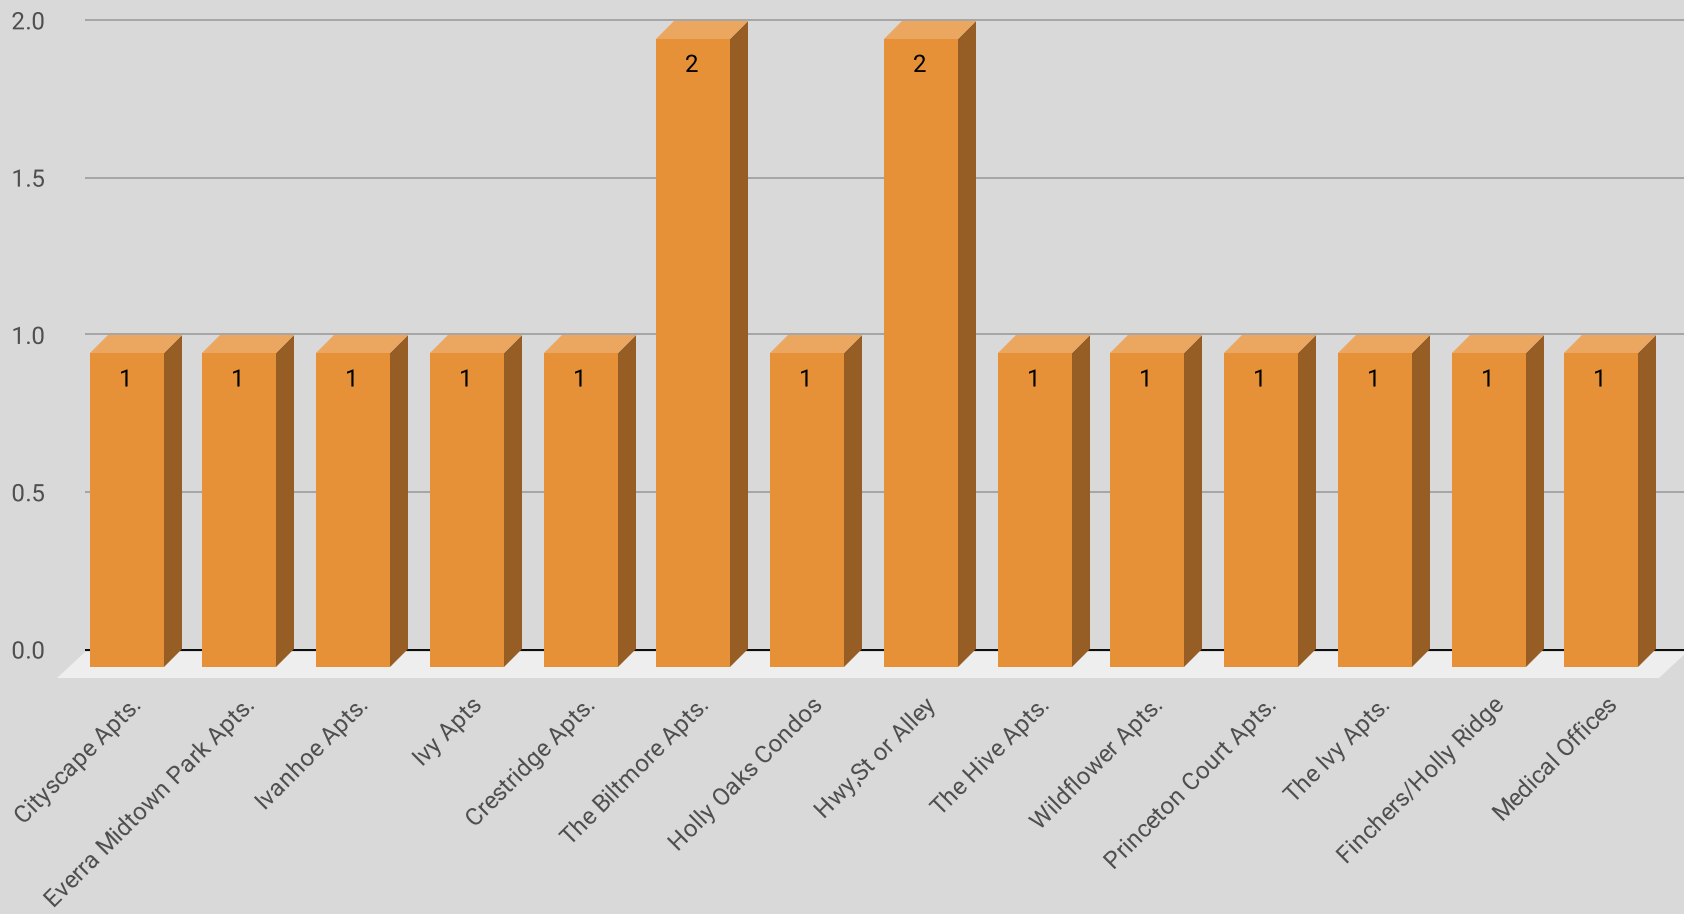

Vickery Midtown Stats Feb 7, 2022 -Feb 13, 2022

LOCATION	PREMISE	OFFENSE	ADDRESS	DATE	TIME	REPORTING AREA	SERVICE #
Cityscape Apts.	Apartment Parking Lot	BMV	6466 RIDGECREST RD	2/13/2022	10:00:00 PM	1084	027198-2022
Everra Midtown Park Apts.	Apartment Parking Lot	BMV	8250 MEADOW RD	2/13/2022	3:30:00 PM	4524	027319-2022
Ivanhoe Apts.	Apartment Complex/Building	BMV	8882 PARK LN	2/13/2022	12:00:00 AM	6014	026631-2022
Ivy Apts	Apartment Residence	FONDLING	7225 FAIR OAKS AVE	2/12/2022	12:45:00 PM	1063	026324-2022
Crestridge Apts.	Apartment Parking Lot	BMV	6417 RIDGECREST RD	2/12/2022	8:00:00 PM	1084	027523-2022
The Biltmore Apts.	Apartment Parking Lot	BMV	6246 RIDGECREST RD	2/12/2022	10:00:00 PM	1084	026852-2022
Holly Oaks Condos	Apartment Parking Lot	BMV	7522 HOLLY HILL DR	2/11/2022	4:00:00 PM	1064	026249-2022
Hwy,St or Alley	Highway, Street, Alley ETC	AGG ASSAULT - NFV	8400 PARK LN	2/10/2022	7:17:00 PM	1084	025094-2022
The Hive Apts.	Apartment Parking Lot	BMV	6003 ABRAMS RD	2/9/2022	10:45:00 PM	4620	025077-2022
Hwy,St or Alley	Highway, Street, Alley ETC	UUMV	8107 MANDERVILLE LN	2/9/2022	9:15:00 PM	1038	024673-2022
Wildflower Apts.	Apartment Parking Lot	UUMV	8565 PARK LN	2/9/2022	3:00:00 PM	4527	024279-2022
Princeton Court Apts.	Outdoor Area Public/Private	UUMV	6101 MELODY LN	2/9/2022	10:00:00 PM	1084	024685-2022
The Ivy Apts.	Apartment Complex/Building	BURGLARY-RESIDENCE	7229 HOLLY HILL DR	2/8/2022	7:00:00 PM	1063	023949-2022
Finchers/Holly Ridge Twhms	Apartment Parking Lot	BMV	7107 HOLLY HILL DR	2/8/2022	6:30:00 PM	4526	024317-2022
The Biltmore Apts.	Apartment Parking Lot	BMV	6215 MELODY LN	2/8/2022	6:00:00 AM	1084	024953-2022
Medical Offices	Medical Facility	UUMV	8440 WALNUT HILL LN	2/8/2022	9:00:00 AM	1063	023605-2022
Cross Creek Apts.	Apartment Parking Lot	UUMV	6033 E NORTHWEST HWY	2/7/2022	12:00:00 PM	4529	027329-2022

NIBRS by Type

NIBRS Offense by Reporting Area

NIBRS Offense by Property

WEEKLY COMPARISON

■ Total Incidents ■ Violent Incidents