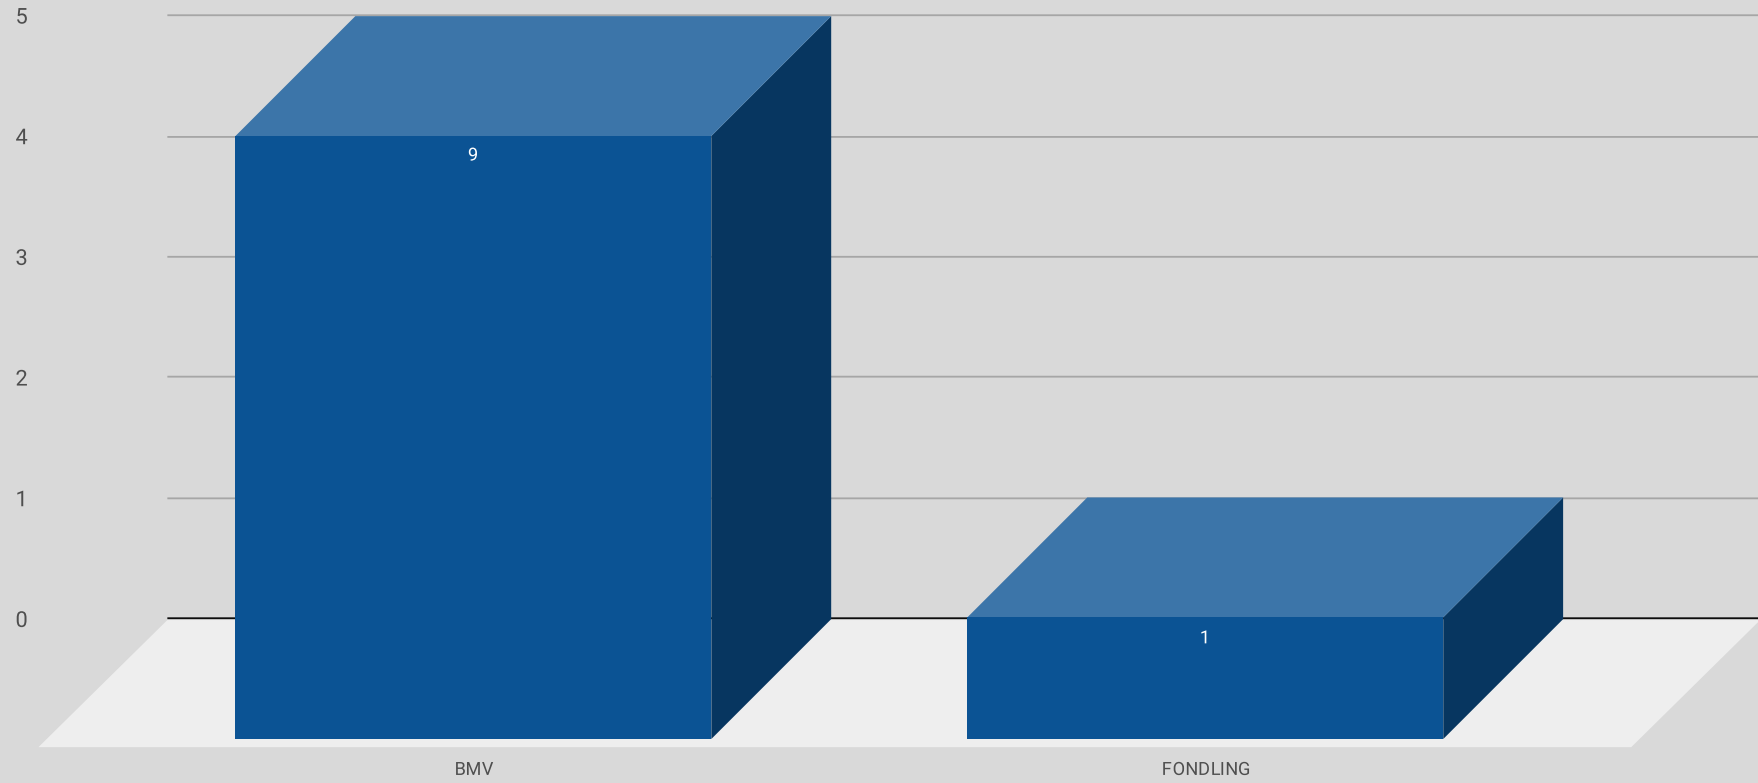

Vickery Midtown Stats Feb 7, 2022 -Feb 13, 2022

LOCATION	PREMISE	OFFENSE	ADDRESS	DATE	TIME	REPORTING AREA	SERVICE #
Cityscape Apts.	Apartment Parking Lot	BMV	6466 RIDGECREST RD	2/13/2022	10:00:00 PM	1084	027198-2022
Everra Midtown Park Apts.	Apartment Parking Lot	BMV	8250 MEADOW RD	2/13/2022	3:30:00 PM	4524	027319-2022
Ivanhoe Apts.	Apartment Complex/Building	BMV	8882 PARK LN	2/13/2022	12:00:00 AM	6014	026631-2022
Ivy Apts	Apartment Residence	FONDLING	7225 FAIR OAKS AVE	2/12/2022	12:45:00 PM	1063	026324-2022
Crestridge Apts.	Apartment Parking Lot	BMV	6417 RIDGECREST RD	2/12/2022	8:00:00 PM	1084	027523-2022
The Biltmore Apts.	Apartment Parking Lot	BMV	6246 RIDGECREST RD	2/12/2022	10:00:00 PM	1084	026852-2022
Holly Oaks Condos	Apartment Parking Lot	BMV	7522 HOLLY HILL DR	2/11/2022	4:00:00 PM	1064	026249-2022
Hwy,St or Alley	Highway, Street, Alley ETC	AGG ASSAULT - NFV	8400 PARK LN	2/10/2022	7:17:00 PM	1084	025094-2022
The Hive Apts.	Apartment Parking Lot	BMV	6003 ABRAMS RD	2/9/2022	10:45:00 PM	4620	025077-2022
Hwy,St or Alley	Highway, Street, Alley ETC	UUMV	8107 MANDERVILLE LN	2/9/2022	9:15:00 PM	1038	024673-2022
Wildflower Apts.	Apartment Parking Lot	UUMV	8565 PARK LN	2/9/2022	3:00:00 PM	4527	024279-2022
Princeton Court Apts.	Outdoor Area Public/Private	UUMV	6101 MELODY LN	2/9/2022	10:00:00 PM	1084	024685-2022
The Ivy Apts.	Apartment Complex/Building	BURGLARY-RESIDENCE	7229 HOLLY HILL DR	2/8/2022	7:00:00 PM	1063	023949-2022
Finchers/Holly Ridge Twhms	Apartment Parking Lot	BMV	7107 HOLLY HILL DR	2/8/2022	6:30:00 PM	4526	024317-2022
The Biltmore Apts.	Apartment Parking Lot	BMV	6215 MELODY LN	2/8/2022	6:00:00 AM	1084	024953-2022
Medical Offices	Medical Facility	UUMV	8440 WALNUT HILL LN	2/8/2022	9:00:00 AM	1063	023605-2022
Cross Creek Apts.	Apartment Parking Lot	UUMV	6033 E NORTHWEST HWY	2/7/2022	12:00:00 PM	4529	027329-2022

NIBRS by Type

NIBRS Offense by Reporting Area

NIBRS Offense by Property

WEEKLY COMPARISON

■ Total Incidents ■ Violent Incidents