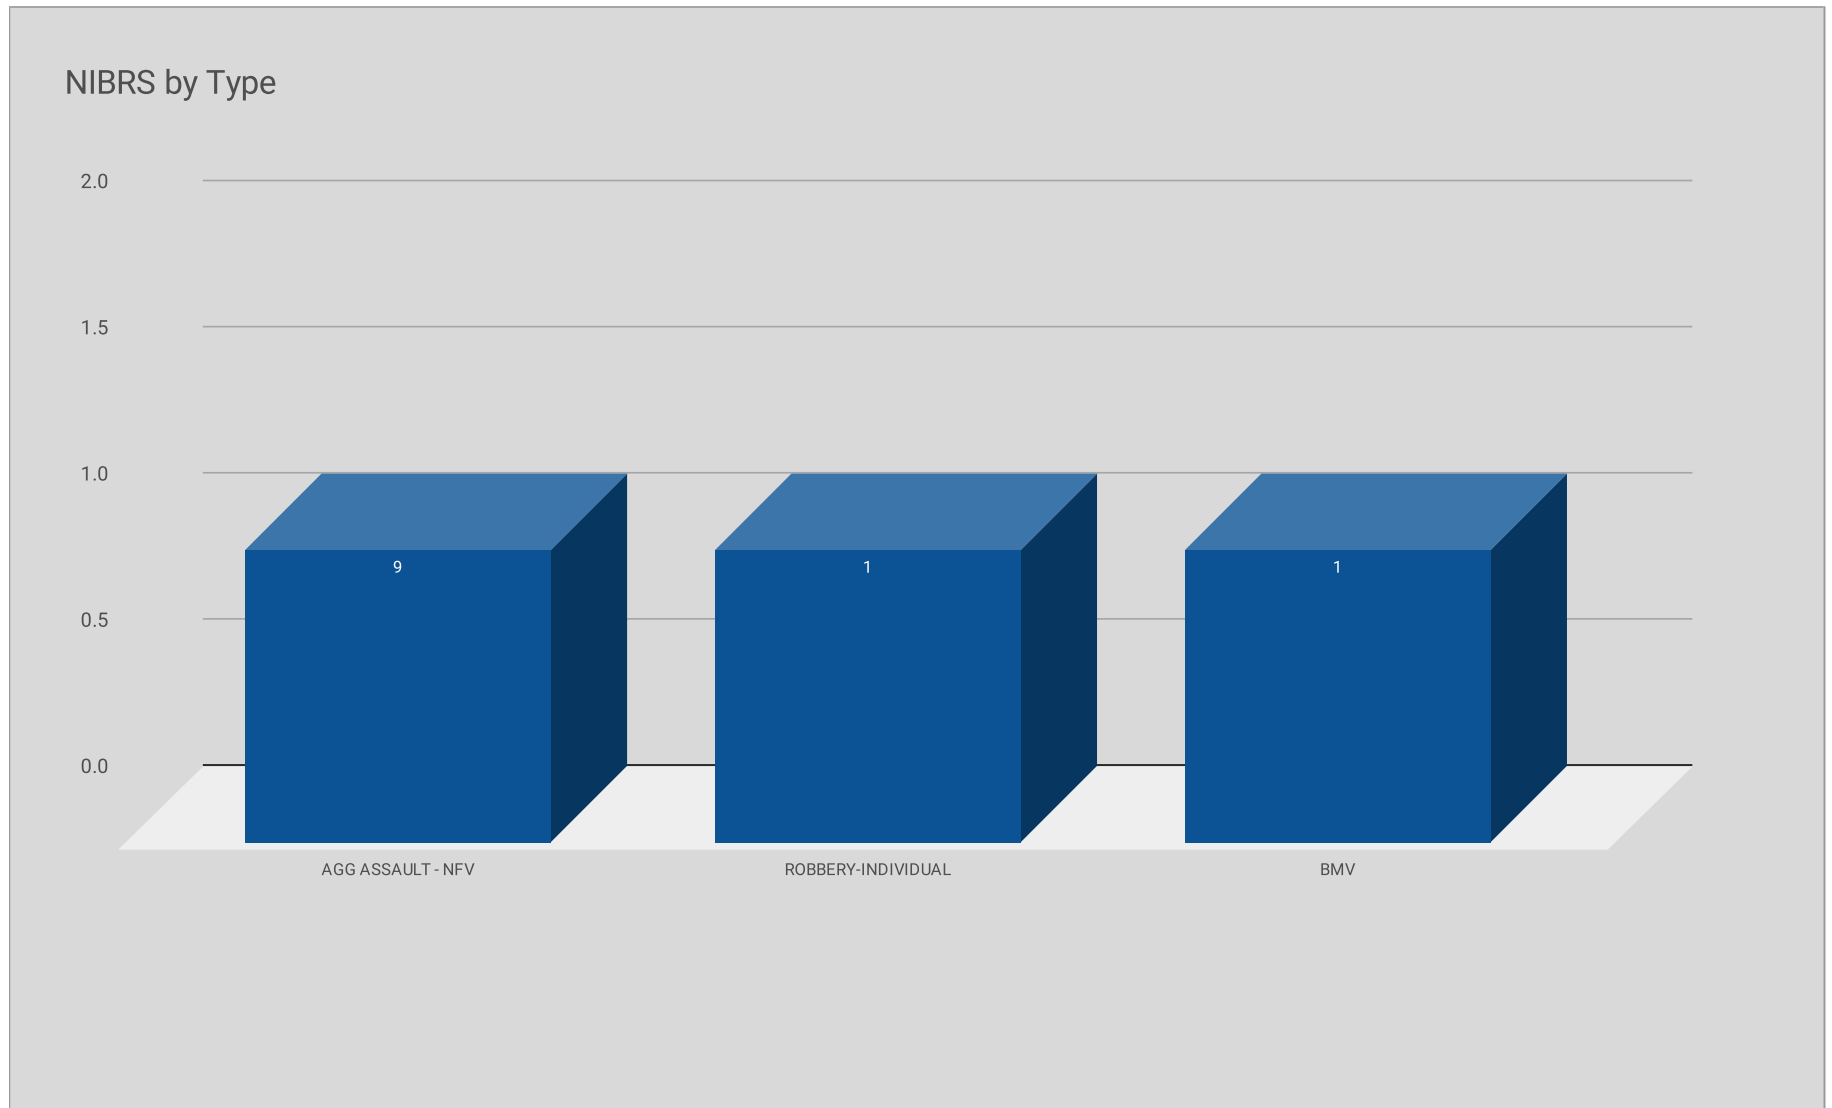

Vickery Midtown Stats Feb 21, 2022 -Feb 27, 2022

| LOCATION | PREMISE | OFFENSE | ADDRESS | DATE | TIME | REPORTING AREA | SERVICE # |
|----------------------------|----------------------------|--------------------|---------------------|-----------|-------------|----------------|-------------|
| Wildflower Apts. | Apartment Residence | AGG ASSAULT - NFV | 6031 PINELAND DR | 2/27/2022 | 12:35:00 PM | 1084 | 035461-2022 |
| Ivy Apts. | Highway, Street, Alley ETC | ROBBERY-INDIVIDUAL | 7225 FAIR OAKS AVE | 2/27/2022 | 5:45:00 PM | 4528 | 035757-2022 |
| Target | Other | BMV | 6419 SKILLMAN ST | 2/27/2022 | 10:00:00 AM | 1084 | 035600-2022 |
| Venue at Greenville Phs. 2 | Apartment Residence | AGG ASSAULT - FV | 7434 GREENVILLE AVE | 2/27/2022 | 12:00:00 AM | 4526 | 035706-2022 |
| Melody Parc Apts. | Apartment Complex/Building | OTHER THEFT | 5929 MELODY LN | 2/27/2022 | 8:00:00 PM | 1038 | 035766-2022 |
| City Scape Apts. | Apartment Residence | BURGLARY-RESIDENCE | 6466 RIDGECREST RD | 2/25/2022 | 8:00:00 PM | 4527 | 034458-2022 |
| Timber Creek Shop Center | Grocery/Supermarket | SHOPLIFTING | 6185 RETAIL RD | 2/25/2022 | 12:00:00 AM | 4529 | 034585-2022 |
| Biltmore Apts | Apartment Complex/Building | UUMV | 6521 MELODY LN | 2/24/2022 | 12:00:00 PM | 1084 | 033756-2022 |
| The Pearl @ Midtown Apts. | Apartment Complex/Building | UUMV | 6036 RIDGECREST RD | 2/23/2022 | 10:00:00 PM | 1063 | 034790-2022 |
| Lakeside Apts. | Apartment Complex/Building | UUMV | 9600 GOLF LAKES TRL | 2/23/2022 | 11:00:00 PM | 1084 | 034153-2022 |
| Meadows Crossing Apts | Apartment Complex/Building | UUMV | 8175 MEADOW RD | 2/23/2022 | 10:00:00 PM | 1084 | 034779-2022 |
| The Pearl @ Midtown Apts. | Apartment Residence | AGG ASSAULT - FV | 6036 RIDGECREST RD | 2/23/2022 | 10:30:00 PM | 4527 | 033557-2022 |
| The Metro @ Midtown Apts. | Apartment Parking Lot | UUMV | 5811 PINELAND DR | 2/21/2022 | 6:45:00 PM | 1084 | 032003-2022 |

NIBRS Offense by Reporting Area

NIBRS Offense by Property