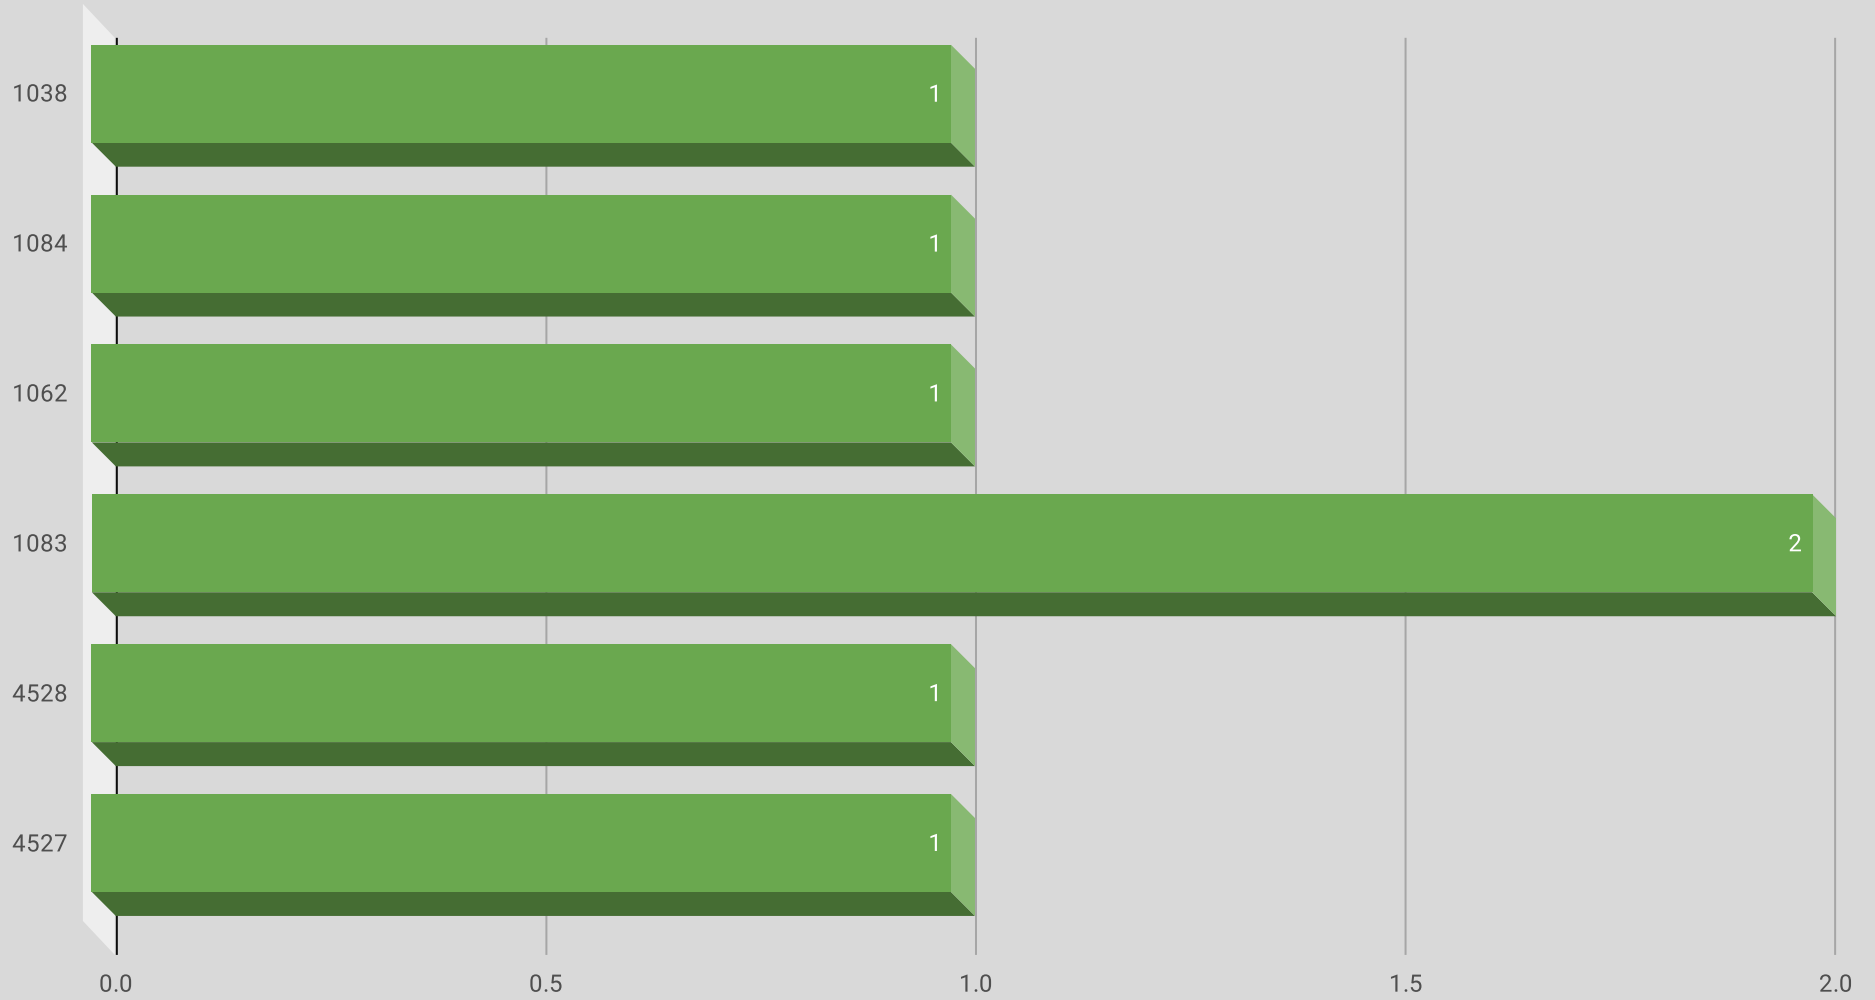

LOCATION	PREMISE	OFFENSE	ADDRESS	DATE	TIME	R A	SERVICE #
Location	Premise	NIBRS_Crime_CompStat	Address	Date	Time	RA	IncidentNum
Alta At Midtown	Parking (Business)	BMV	8107 MANDERVILLE LN	12/6/2021	3:45:00 AM	1038	220273-2021
El Mini Cubo	Parking (Business)	UUMV	8430 PARK LN	12/7/2021	11:50:00 PM	1084	221264-2021
Southern Wood Supply	Apartment Parking Lot	BMV	7063 TWIN HILLS AVE	12/10/2021	7:12:00 AM	1062	222714-2021
Shops at Park Ln	Parking (Business)	OTHER THEFT	8080 PARK LN	12/8/2021	2:15:00 PM	1083	221627-2021
GreenVille Center	Business Office	BURGLARY-BUSINESS	8224 PARK LN	12/11/2021	8:00:00 PM	4528	223706-2021
Wild Flower Apts	Parking (Business)	UUMV	8515 PARK LN	12/6/2021	10:30:00 PM	4527	220700-2021
Old Navy Store	Retail Store	SHOPLIFTING	8170 PARK LN	12/7/2021	6:58:00 PM	1083	814463-2021

NIBRS Offense by Reporting Area

NIBRS Offense by Property

WEEKLY COMPARISON

■ Total Incidents ■ Violent Incidents