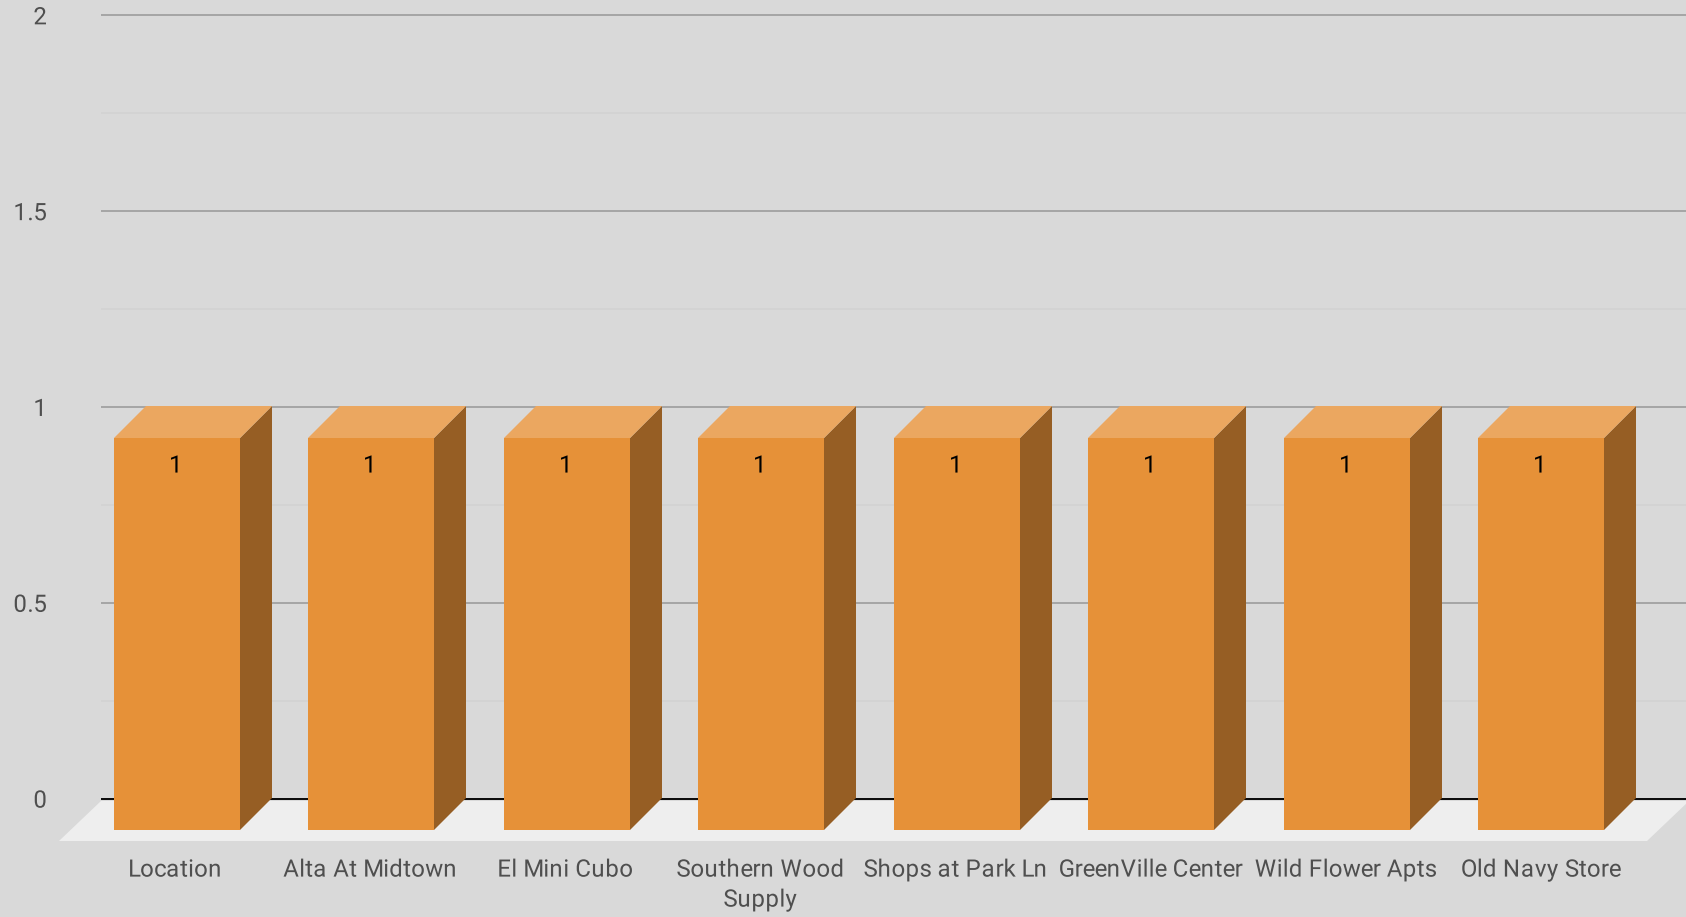

LOCATION	PREMISE	OFFENSE	ADDRESS	DATE	TIME	R A	SERVICE #
Location	Premise	NIBRS_Crime_CompStat	Address	Date	Time	RA	IncidentNum
Alta At Midtown	Parking (Business)	BMV	8107 MANDERVILLE LN	12/6/2021	3:45:00 AM	1038	220273-2021
El Mini Cubo	Parking (Business)	UUMV	8430 PARK LN	12/7/2021	11:50:00 PM	1084	221264-2021
Southern Wood Supply	Apartment Parking Lot	BMV	7063 TWIN HILLS AVE	12/10/2021	7:12:00 AM	1062	222714-2021
Shops at Park Ln	Parking (Business)	OTHER THEFT	8080 PARK LN	12/8/2021	2:15:00 PM	1083	221627-2021
GreenVille Center	Business Office	BURGLARY-BUSINESS	8224 PARK LN	12/11/2021	8:00:00 PM	4528	223706-2021
Wild Flower Apts	Parking (Business)	UUMV	8515 PARK LN	12/6/2021	10:30:00 PM	4527	220700-2021
Old Navy Store	Retail Store	SHOPLIFTING	8170 PARK LN	12/7/2021	6:58:00 PM	1083	814463-2021

NIBRS Offense by Reporting Area

NIBRS Offense by Property

WEEKLY COMPARISON

■ Total Incidents ■ Violent Incidents