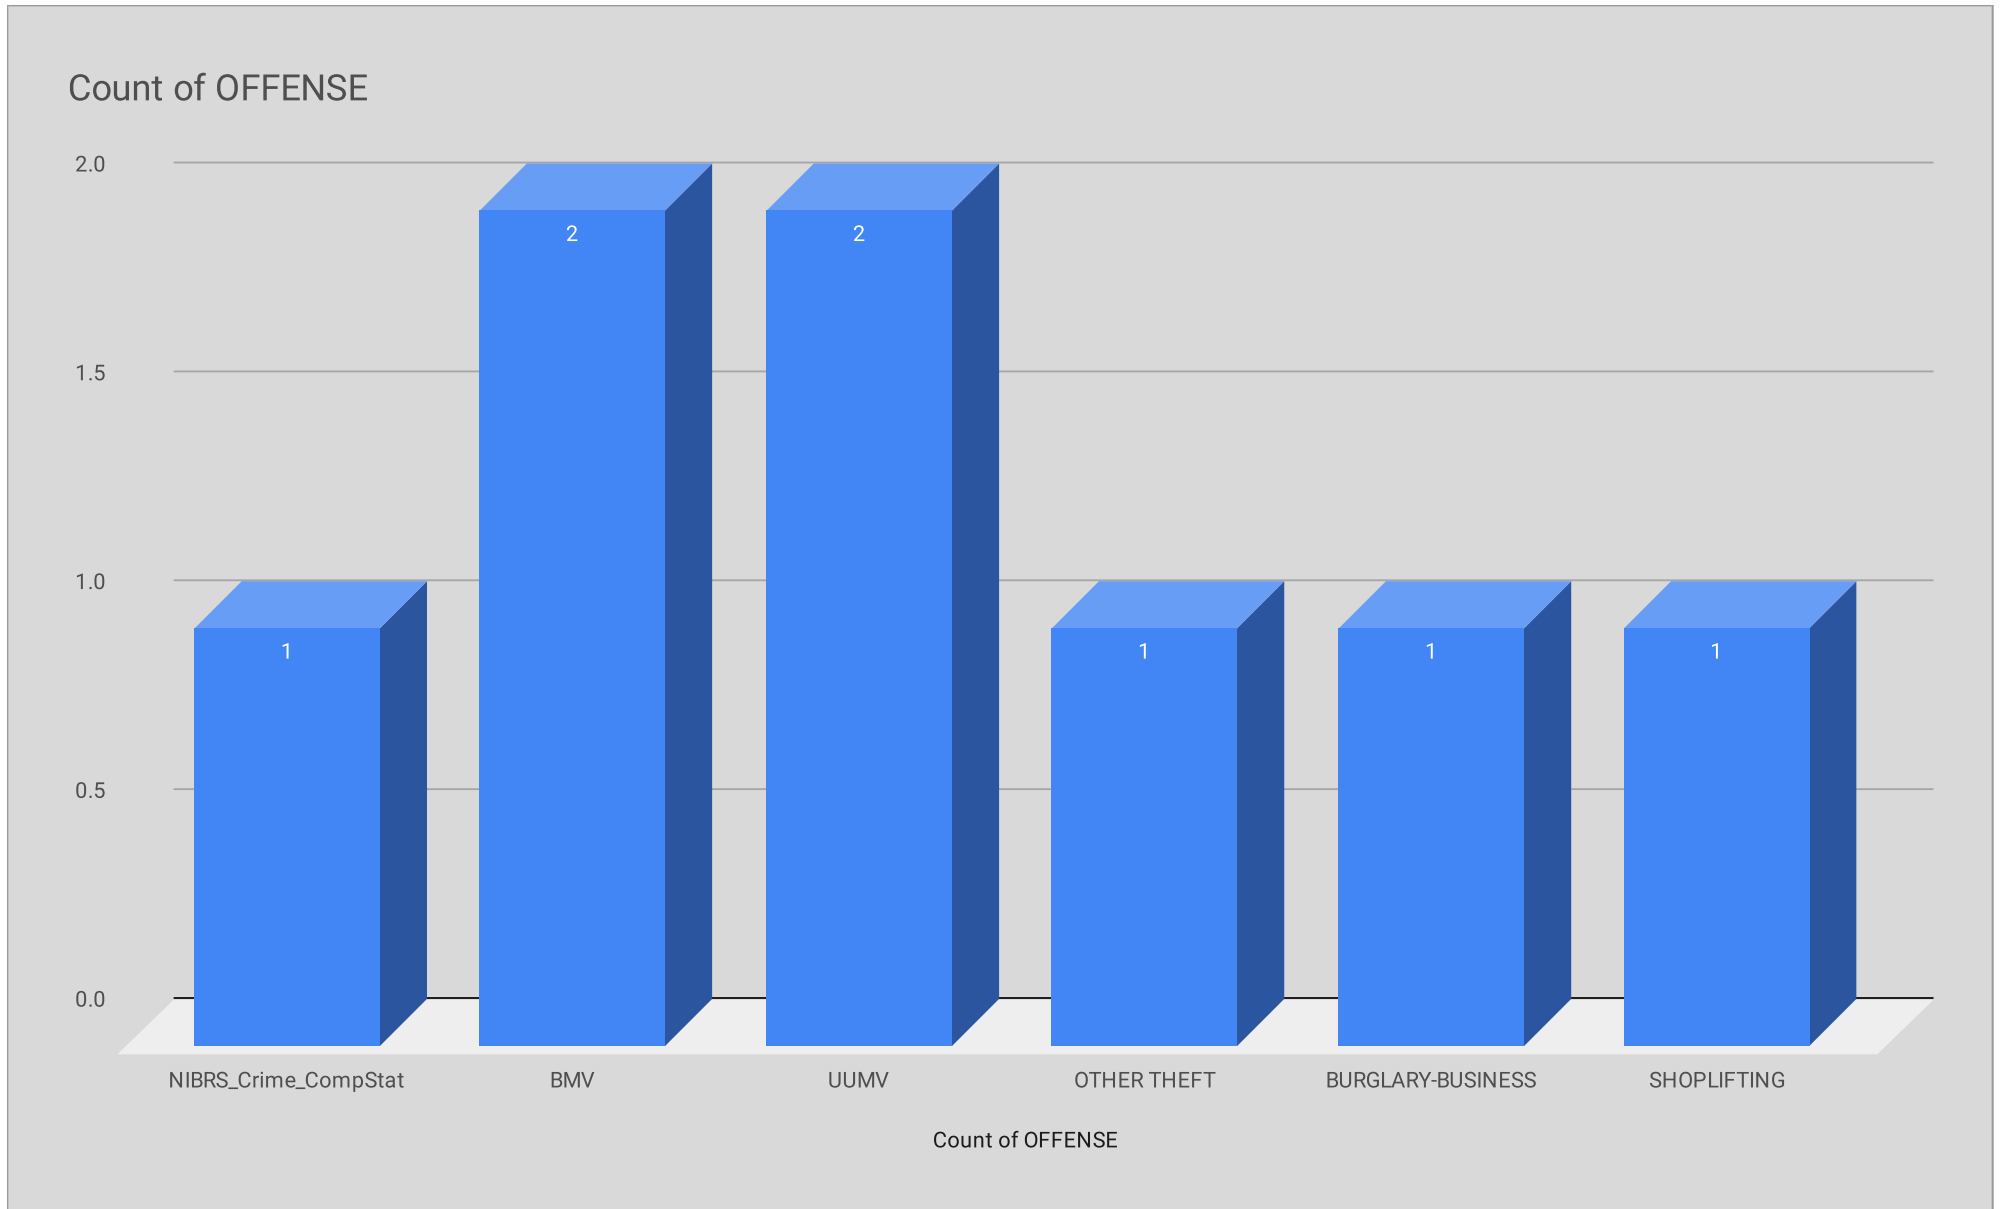

LOCATION	PREMISE	OFFENSE	ADDRESS	DATE	TIME	R A	SERVICE #
Location	Premise	NIBRS_Crime_CompStat	Address	Date	Time	RA	IncidentNum
Alta At Midtown	Parking (Business)	BMV	8107 MANDERVILLE LN	12/6/2021	3:45:00 AM	1038	220273-2021
El Mini Cubo	Parking (Business)	UUMV	8430 PARK LN	12/7/2021	11:50:00 PM	1084	221264-2021
Southern Wood Supply	Apartment Parking Lot	BMV	7063 TWIN HILLS AVE	12/10/2021	7:12:00 AM	1062	222714-2021
Shops at Park Ln	Parking (Business)	OTHER THEFT	8080 PARK LN	12/8/2021	2:15:00 PM	1083	221627-2021
GreenVille Center	Business Office	BURGLARY-BUSINESS	8224 PARK LN	12/11/2021	8:00:00 PM	4528	223706-2021
Wild Flower Apts	Parking (Business)	UUMV	8515 PARK LN	12/6/2021	10:30:00 PM	4527	220700-2021
Old Navy Store	Retail Store	SHOPLIFTING	8170 PARK LN	12/7/2021	6:58:00 PM	1083	814463-2021

NIBRS Offense by Reporting Area

NIBRS Offense by Property

WEEKLY COMPARISON

■ Total Incidents ■ Violent Incidents